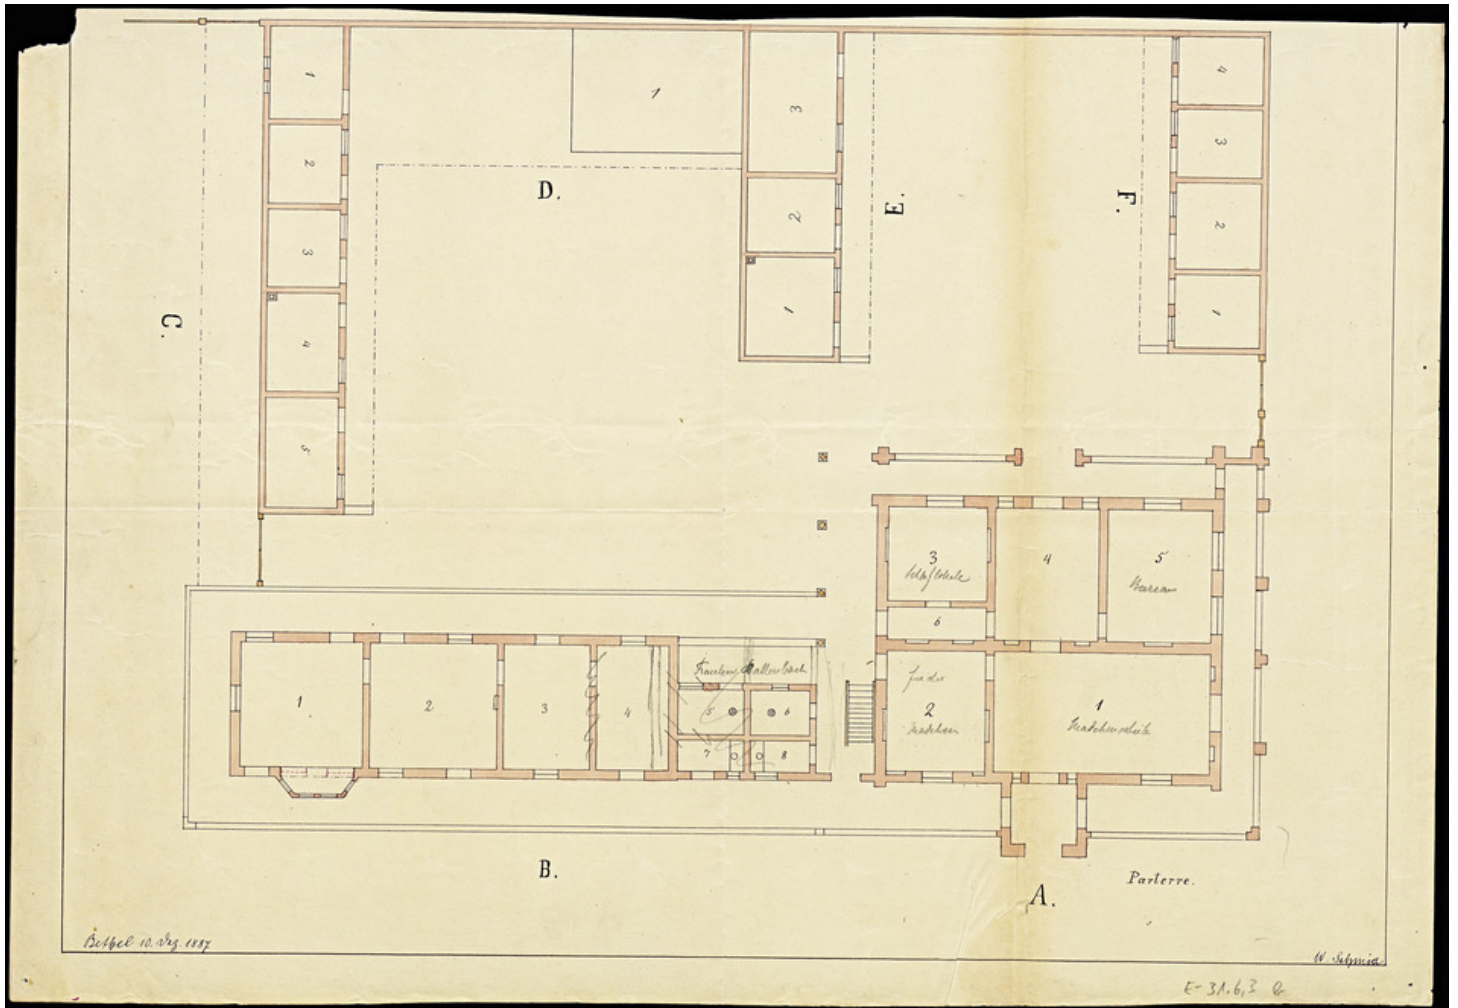

Basel Mission Archives

"[kein Titel]"

Title: "[kein Titel]"

Ref. number: E-31.06,03#b

Date: Date late: 1888
Proper date: 1884 - 1888

Subject: [Individuals]: Schmid, W.
[Geography]: Africa {continent}: West Africa: Cameroon
[Geography]: Bethel
[Archives catalogue]: Maps and plans: E - Cameroon maps and plans: E-31:
E-31.06: E-31.06,03

Type: Map

Format: [Format]: 40cm x 59cm
[Condition]: -
[Detail]: Haus
[Material]: Papier
[Scale unit]: ohne Angabe

Basel Mission Archives

[Relevance]: /

Ordering:

Please contact us by email info@bmarchives.org