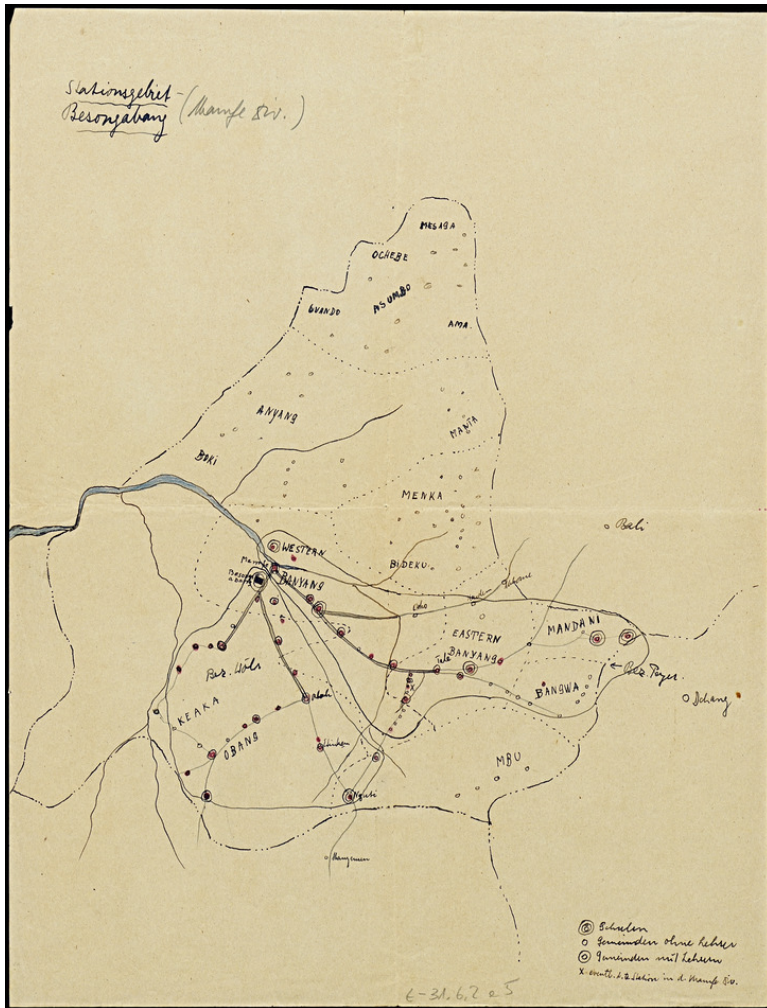

Basel Mission Archives

"Stationsgebiet Besongabang"

Title: "Stationsgebiet Besongabang"

Ref. number: E-31.06,02#e05

Date: Proper date: 1930 1937

Subject: [Individuals]: Haller, R.
[Geography]: Africa {continent}: West Africa: Cameroon
[Geography]: Besongabang
[Archives catalogue]: Maps and plans: E - Cameroon maps and plans: E-31:
E-31.06: E-31.06,02

Type: Map

Format: [Format]: 46cm x 35cm
[Condition]: -
[Detail]: Region
[Material]: Papier
[Scale unit]: ohne Angabe
[Relevance]: /

Basel Mission Archives

- Ordering:** Please contact us by email info@bmarchives.org
- Contact details:** Basel Mission Archives/ mission 21, Missionstrasse 21, 4003 Basel, tel. (+41 61 260 2232), fax: (+41 61 260 2268), info@bmarchives.org
- Rights:** All the images (photographic and non- photographic) made available in this collection are the property of the Basel Mission / mission 21. The Basel Mission claims copyright on the images in their possession and requires those - both individuals and organisations - publishing any of the images, to pay a users fee.