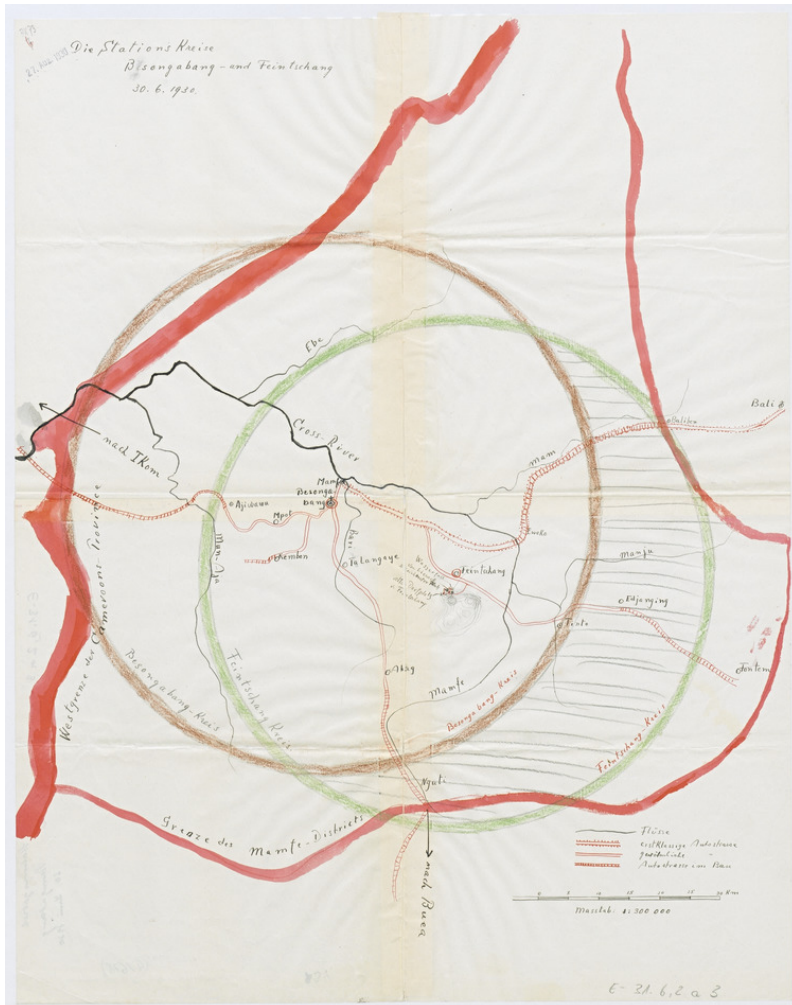

## "Die Stationskreise Besongabang und Feintschang"

- Title:** "Die Stationskreise Besongabang und Feintschang"
- Ref. number:** E-31.06,02#a03
- Date:** Proper date: 1930 1937
- Subject:** [Individuals]: Haller, R.  
[Geography]: Africa {continent}: Cameroon {modern state}: North West Province {province}: Mezam {division}: Bali {region}: Bali {place}  
[Geography]: Africa {continent}: West Africa: Cameroon  
[Geography]: Besongabang  
[Geography]: Feintschang  
[Archives catalogue]: Maps and plans: E - Cameroon maps and plans: E-31: E-31.06: E-31.06,02
- Type:** Map
- Format:** [Format]: 54cm x 43cm  
[Scale]: 300000  
[Condition]: -!