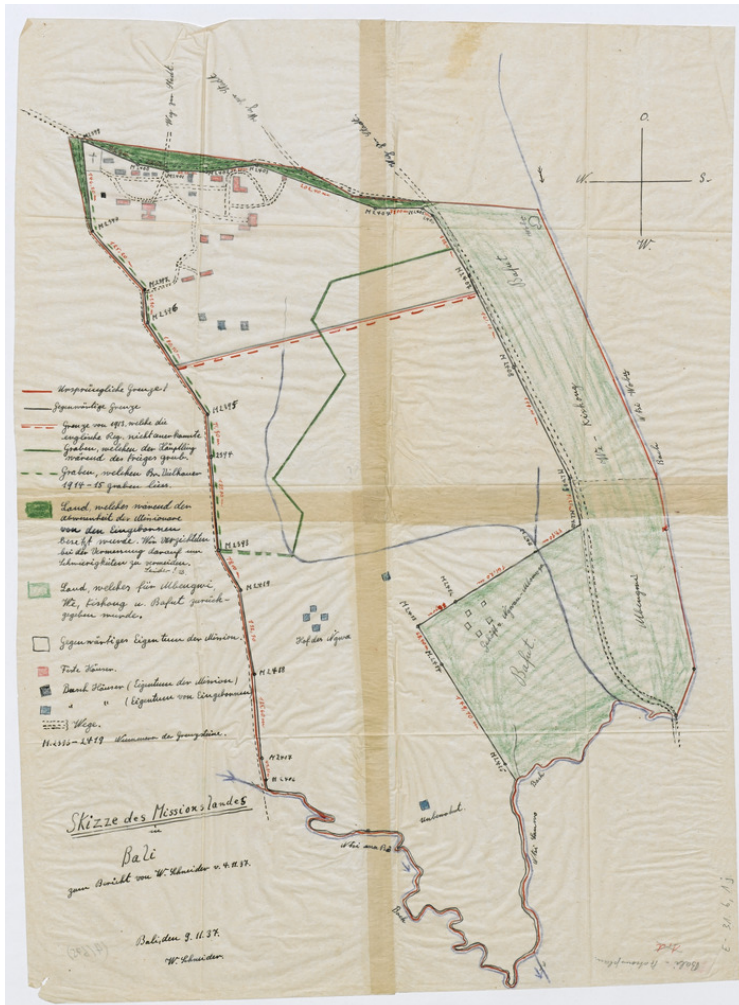

Basel Mission Archives

"Skizze des Missionslandes in Bali, zum Bericht von W. Schneider v. 4.11.37"

Title: "Skizze des Missionslandes in Bali, zum Bericht von W. Schneider v. 4.11.37"

Ref. number: E-31.06,01#j

Date: Date late: 1948
Proper date: 1905 - 1948

Subject: [Individuals]: Dorsch, H.
[Individuals]: Leimbacher, R.
[Individuals]: Tischhauser, G.
[Individuals]: Schneider
[Individuals]: Schwarz, G.
[Individuals]: Stendle
[Geography]: Africa {continent}: Cameroon {modern state}: North West Province {province}: Mezam {division}: Bali {region}: Bali {place}
[Geography]: Africa {continent}: West Africa: Cameroon
[Archives catalogue]: Maps and plans: E - Cameroon maps and plans: E-31: E-31.06: E-31.06,01

Basel Mission Archives

- Type:** Map
- Format:** [Format]: 62cm x 47cm
[Condition]: -!
[Detail]: Station
[Material]: Pergamentpapier (gelbliches dünnes)
[Scale unit]: ohne Angabe
[Relevance]: /
- Ordering:** Please contact us by email info@bmarchives.org
- Contact details:** Basel Mission Archives/ mission 21, Missionstrasse 21, 4003 Basel, tel. (+41 61 260 2232), fax: (+41 61 260 2268), info@bmarchives.org
- Rights:** All the images (photographic and non- photographic) made available in this collection are the property of the Basel Mission / mission 21. The Basel Mission claims copyright on the images in their possession and requires those - both individuals and organisations - publishing any of the images, to pay a users fee.