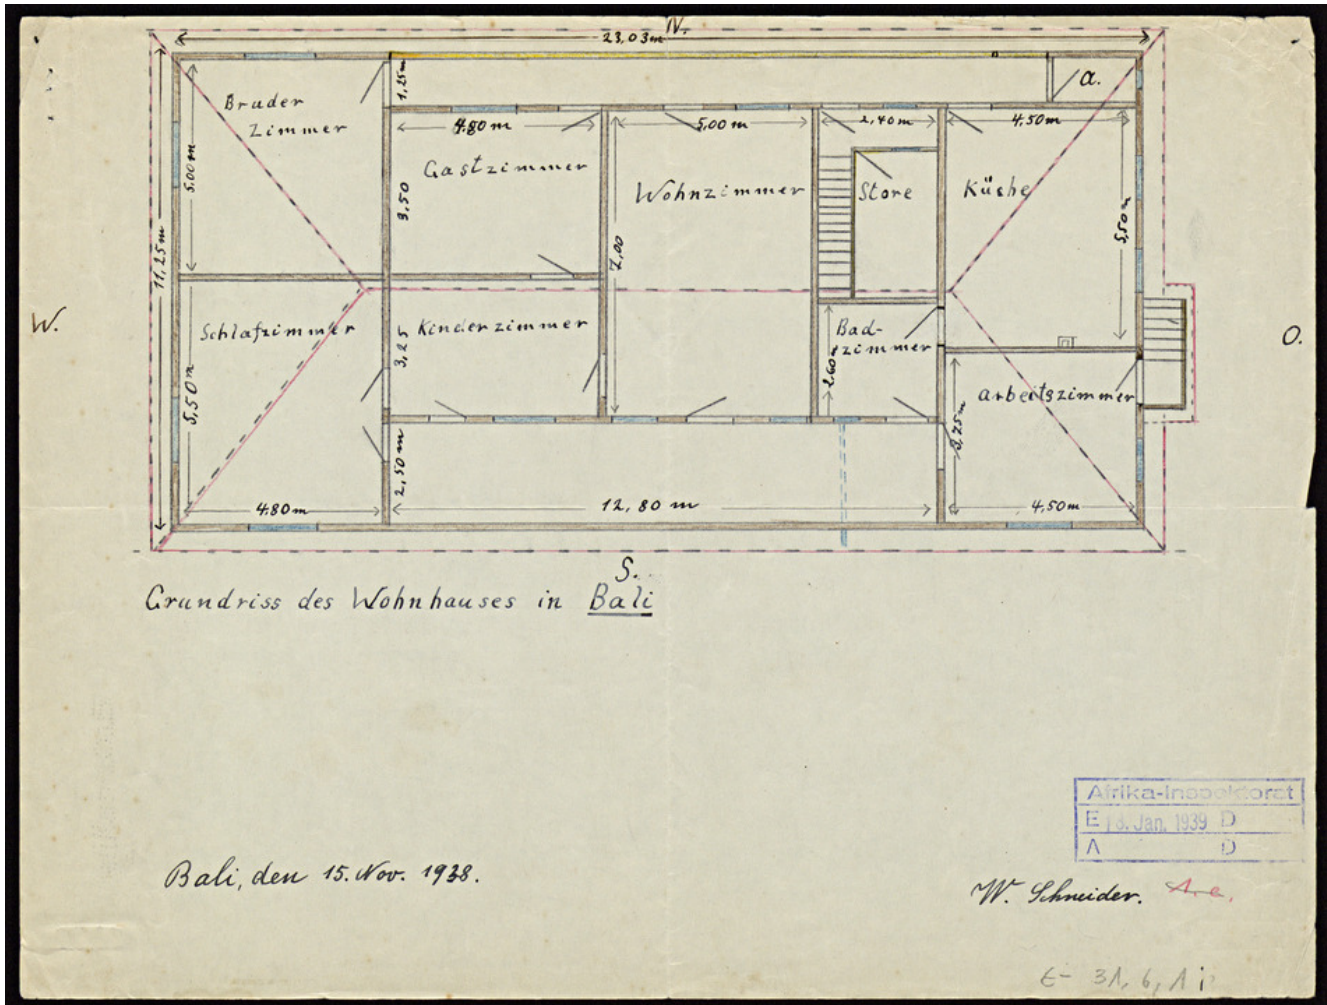

# Basel Mission Archives

"Ansicht des Wohnhauses in Bali v. Süden [und] Grundriss des Wohnhauses in Bali"

**Title:** "Ansicht des Wohnhauses in Bali v. Süden [und] Grundriss des Wohnhauses in Bali"

**Ref. number:** E-31.06,01#i

**Date:** Date late: 1948  
Proper date: 1905 - 1948

**Subject:** [Individuals]: Dorsch, H.  
[Individuals]: Leimbacher, R.  
[Individuals]: Tischhauser, G.  
[Individuals]: Schneider  
[Individuals]: Schwarz, G.  
[Individuals]: Stendle  
[Geography]: Africa {continent}: Cameroon {modern state}: North West Province {province}: Mezam {division}: Bali {region}: Bali {place}  
[Archives catalogue]: Maps and plans: E - Cameroon maps and plans: E-31: E-31.06: E-31.06,01