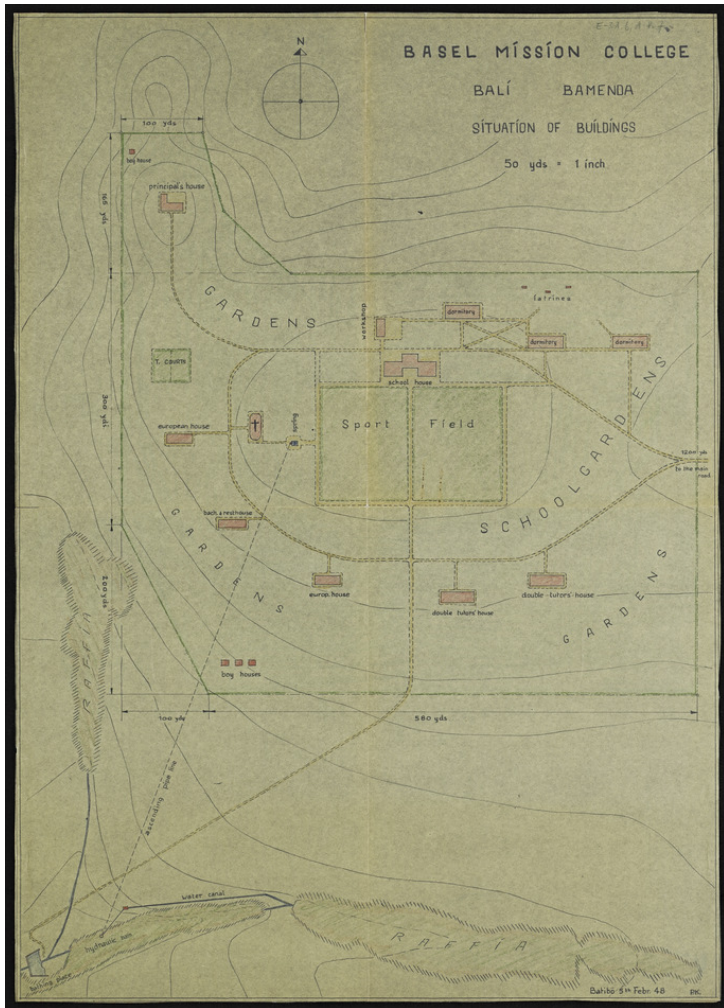

Basel Mission Archives

"Basel Mission College Bali Bamenda - Situation of Buildings"

Title: "Basel Mission College Bali Bamenda - Situation of Buildings"

Ref. number: E-31.06,01#h07

Date: Date late: 1948
Proper date: 1905 - 1948

Subject: [Individuals]: Dorsch, H.
[Individuals]: Leimbacher, R.
[Individuals]: Tischhauser, G.
[Individuals]: Schneider
[Individuals]: Schwarz, G.
[Individuals]: Stendle
[Geography]: Africa {continent}: Cameroon {modern state}: North West Province {province}: Mezam {division}: Bali {region}: Bali {place}
[Geography]: Africa {continent}: Cameroon {modern state}: North West Province {province}: Mezam {division}: Bamenda {place}
[Geography]: Africa {continent}: West Africa: Cameroon
[Geography]: Batibo

Basel Mission Archives

[Archives catalogue]: Maps and plans: E - Cameroon maps and plans: E-31:
E-31.06: E-31.06,01

Type: Map

Format: [Format]: 60cm x 42cm
[Condition]: -
[Detail]: Station
[Material]: Papier
[Scale unit]: Yards
[Relevance]: /