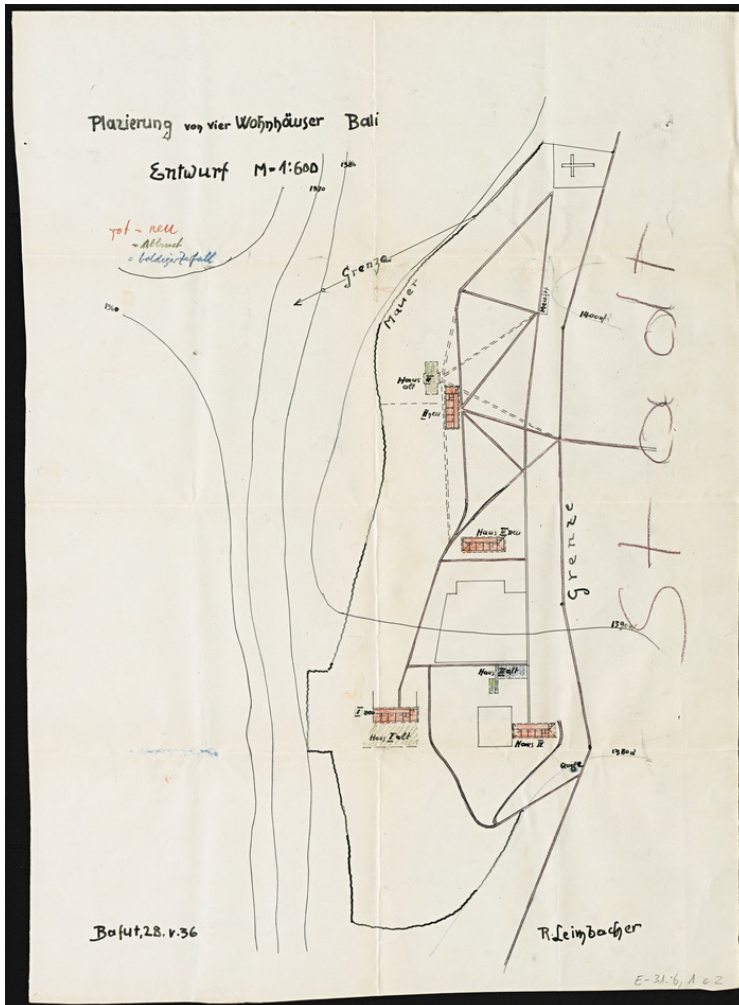

## "Plazierung von vier Wohnhäuser Bali - Entwurf"

**Title:** "Plazierung von vier Wohnhäuser Bali - Entwurf"

**Ref. number:** E-31.06,01#c02

**Date:** Date late: 1948  
Proper date: 1905 - 1948

**Subject:** [Individuals]: Dorsch, H.  
[Individuals]: Leimbacher, R.  
[Individuals]: Tischhauser, G.  
[Individuals]: Schneider  
[Individuals]: Schwarz, G.  
[Individuals]: Stendle  
[Geography]: Africa {continent}: Cameroon {modern state}: North West Province {province}: Bafut-Tubah {region}: Bafut {place}  
[Geography]: Africa {continent}: Cameroon {modern state}: North West Province {province}: Mezam {division}: Bali {region}: Bali {place}  
[Geography]: Africa {continent}: West Africa: Cameroon  
[Archives catalogue]: Maps and plans: E - Cameroon maps and plans: E-31:

# Basel Mission Archives

---

E-31.06: E-31.06,01

**Type:**

Map

**Format:**

[Format]: 70cm x 51cm  
[Scale]: 600  
[Condition]: -  
[Detail]: Station  
[Scale unit]: ohne Angabe  
[Relevance]: /

**Ordering:**