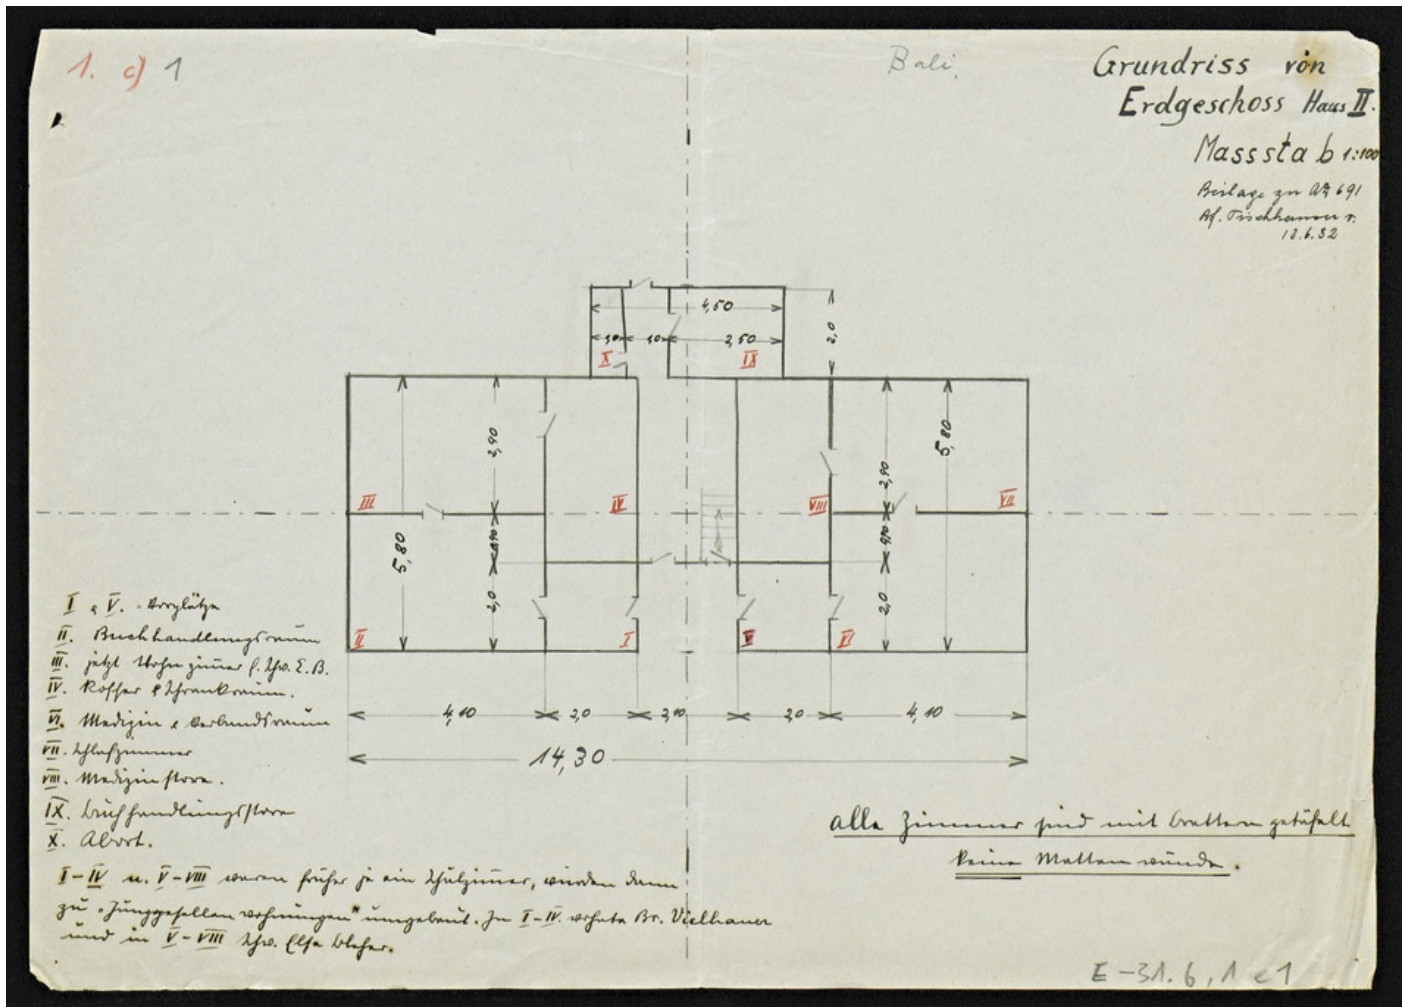

Basel Mission Archives

"Bali - Grundriss von Erdgeschoss Haus II. Masstab 1:100. Beilage zu [...] Tischhauser v. 13.6.32."

Title: "Bali - Grundriss von Erdgeschoss Haus II. Masstab 1:100. Beilage zu [...] Tischhauser v. 13.6.32."

Ref. number: E-31.06,01#c01

Date: Date late: 1948
Proper date: 1905 - 1948

Subject: [Individuals]: Dorsch, H.
[Individuals]: Leimbacher, R.
[Individuals]: Tischhauser, G.
[Individuals]: Schneider
[Individuals]: Schwarz, G.
[Individuals]: Stendle
[Geography]: Africa {continent}: Cameroon {modern state}: North West Province {province}: Mezam {division}: Bali {region}: Bali {place}
[Geography]: Africa {continent}: West Africa: Cameroon
[Archives catalogue]: Maps and plans: E - Cameroon maps and plans: E-31:

Basel Mission Archives

E-31.06: E-31.06,01

Type: Map

Format: [Format]: 21cm x 30cm
[Scale]: 100
[Condition]: -!
[Detail]: Haus
[Material]: Papier
[Scale unit]: unbekannt
[Relevance]: /

Ordering: Please contact us by email info@bmarchives.org