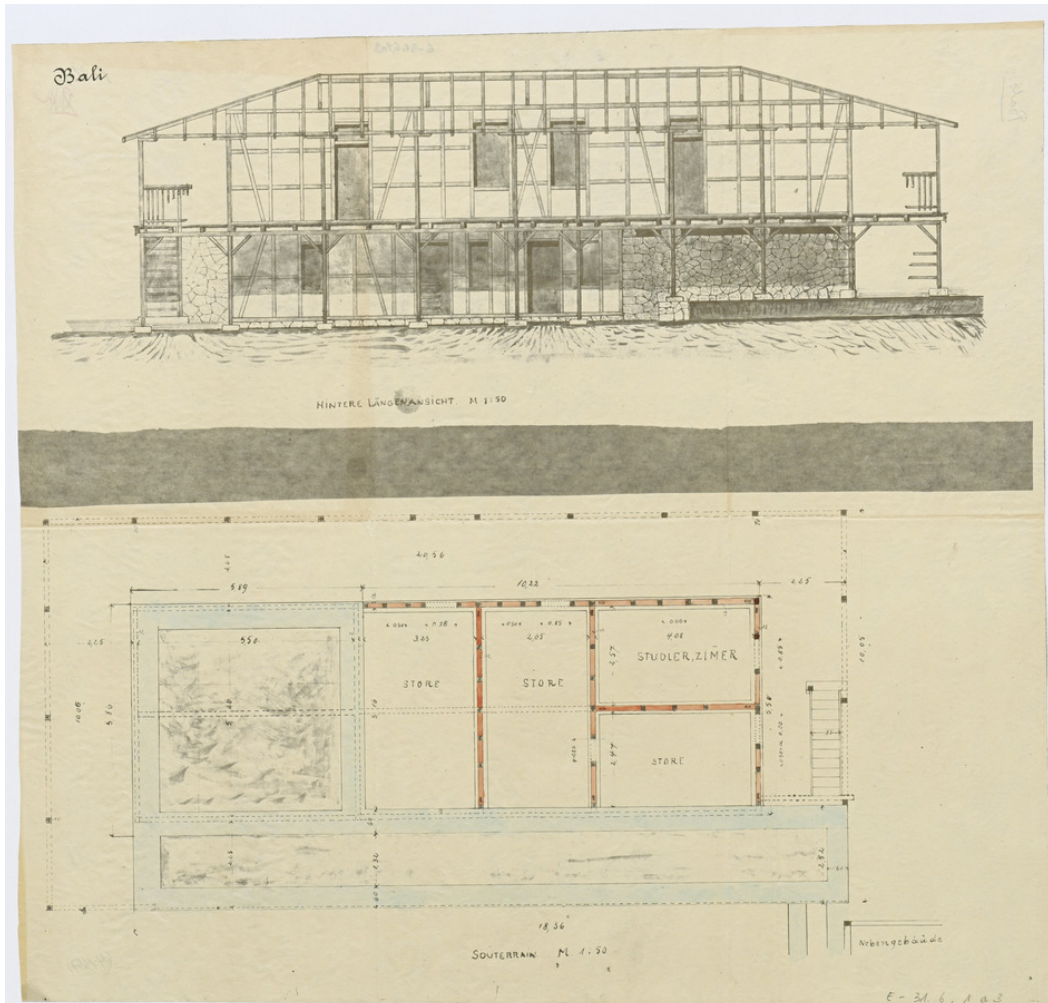

Basel Mission Archives

"Bali - Hintere Längenansicht - Souterrain"

Title: "Bali - Hintere Längenansicht - Souterrain"

Ref. number: E-31.06,01#a03

Date: Date late: 1948
Proper date: 1905 - 1948

Subject: [Individuals]: Dorsch, H.
[Individuals]: Leimbacher, R.
[Individuals]: Tischhauser, G.
[Individuals]: Schneider
[Individuals]: Schwarz, G.
[Individuals]: Stendle
[Geography]: Africa {continent}: Cameroon {modern state}: North West Province {province}: Mezam {division}: Bali {region}: Bali {place}
[Geography]: Africa {continent}: West Africa: Cameroon
[Archives catalogue]: Maps and plans: E - Cameroon maps and plans: E-31:
E-31.06: E-31.06,01