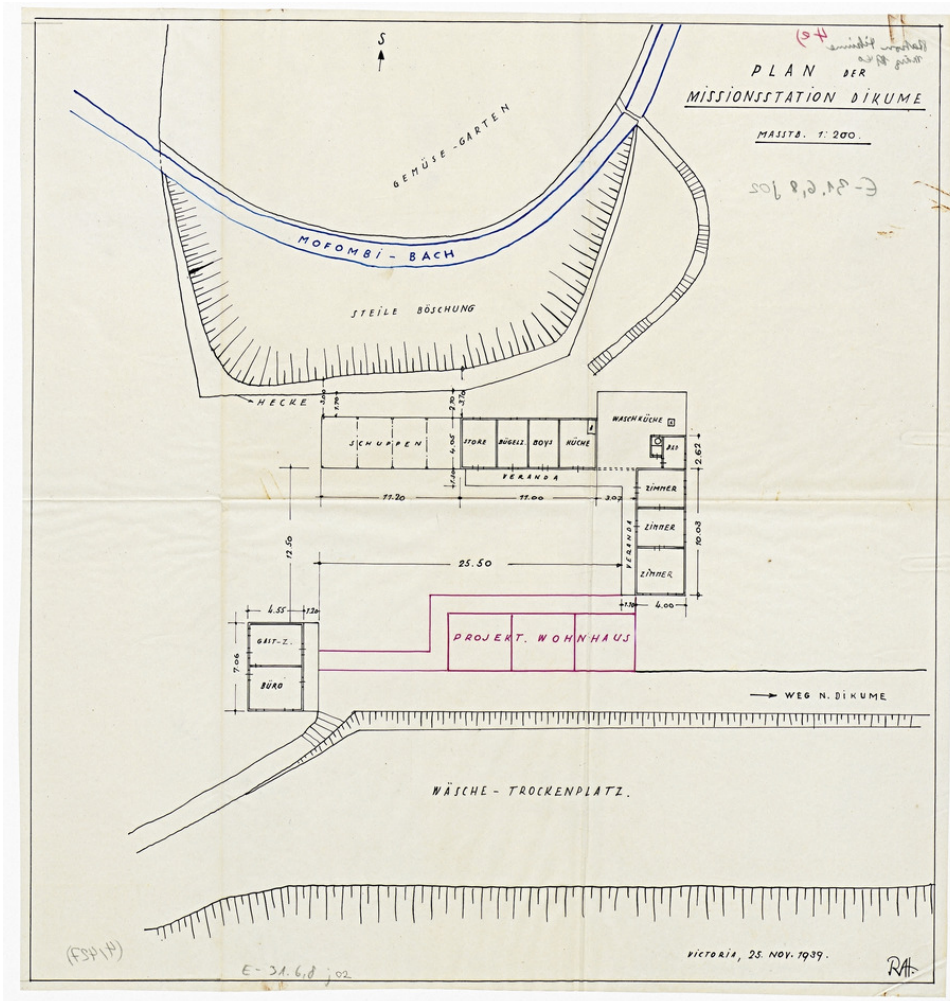

Basel Mission Archives

"Plan der Missionsstation Dikume"

Title: "Plan der Missionsstation Dikume"

Ref. number: E-31.06,08#j02

Date: Date late: 1948
Proper date: 1928 - 1948

Subject: [Individuals]: Dorsch, H.
[Individuals]: Schmid, W.
[Individuals]: Haller, R.
[Individuals]: Keller
[Individuals]: Wöhr, P.
[Geography]: Africa {continent}: West Africa: Cameroon
[Geography]: Bafo: Dikume
[Archives catalogue]: Maps and plans: E - Cameroon maps and plans: E-31:
E-31.06: E-31.06,08

Type: Map

Format: [Format]: 40cm x 38cm

Basel Mission Archives

[Scale]: 200
[Condition]: -!
[Detail]: Station
[Material]: Pergamentpapier (gelbliches dünnes)
[Scale unit]: unbekannt
[Relevance]: /

Ordering: Please contact us by email info@bmarchives.org