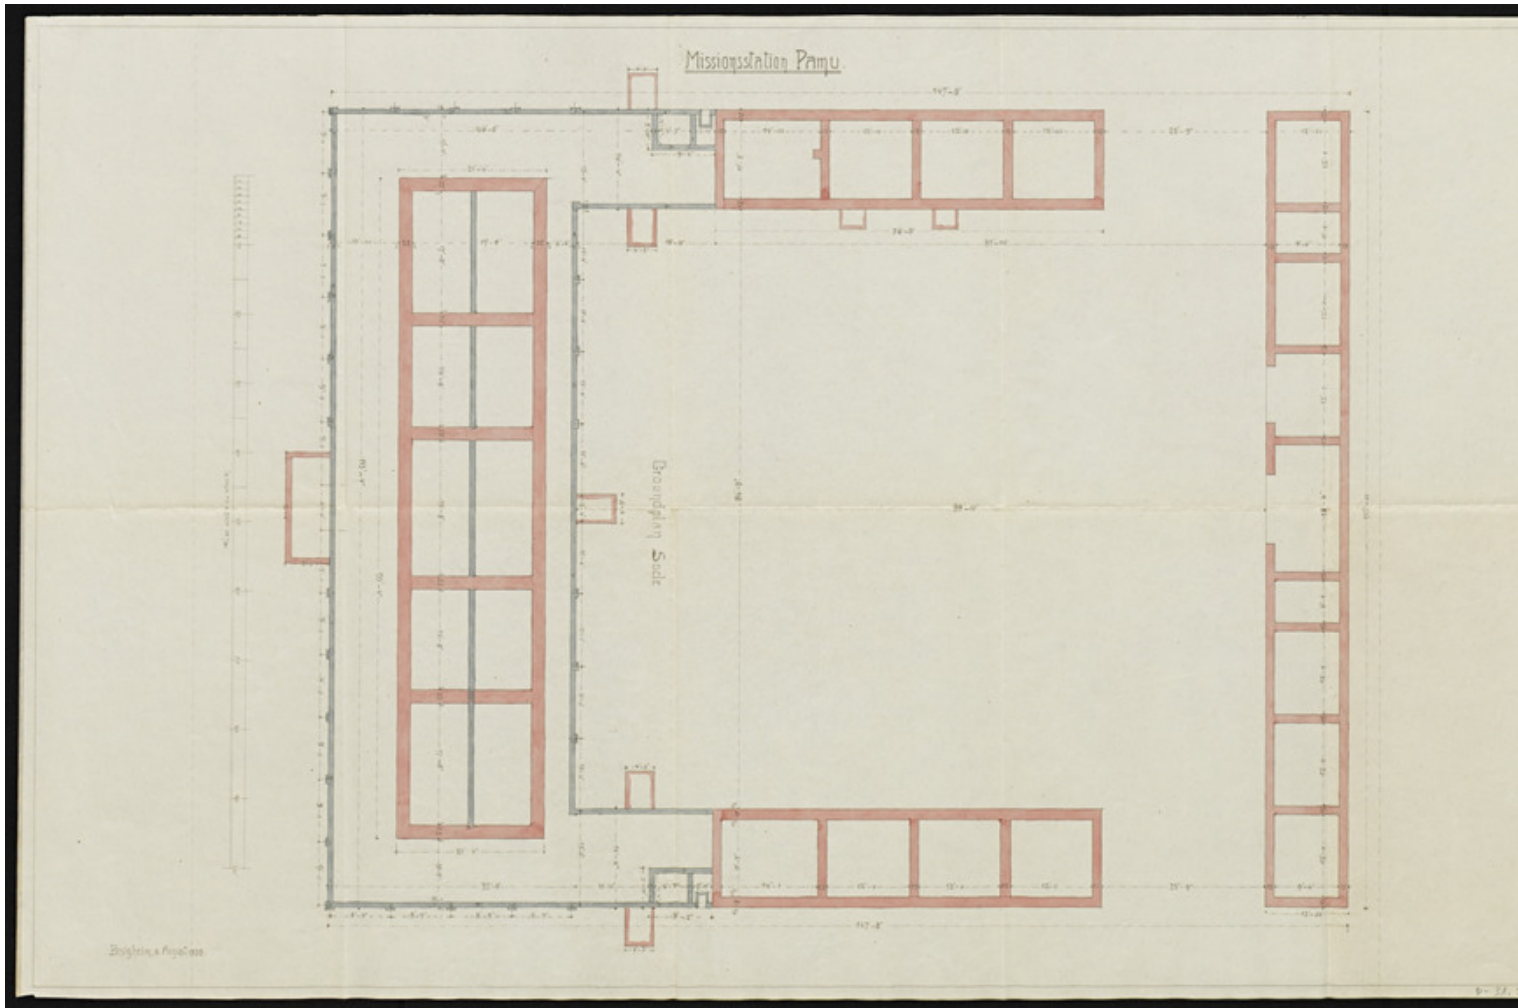

Basel Mission Archives

"Missionsstation Pamu - Groundplan Socle"

Title: "Missionsstation Pamu - Groundplan Socle"

Ref. number: D-31.5,5#04

Date: Proper date: 1929

Subject: [Individuals]: Schmid, W.
[Geography]: Africa {continent}: Ghana {modern state}: Ghana
[Geography]: Besigheim
[Geography]: Pamu
[Archives catalogue]: Maps and plans: D - Gold Coast / Ghana: D-31: D-31.5:
D-31.5,5

Type: Map

Format: [Format]: 45cm x 75cm
[Scale]: 96
[Condition]: /
[Detail]: Haus
[Material]: Papier

Basel Mission Archives

[Scale unit]: unbekannt
[Relevance]: /

- Ordering:** Please contact us by email info@bmarchives.org
- Contact details:** Basel Mission Archives/ mission 21, Missionstrasse 21, 4003 Basel, tel. (+41 61 260 2232), fax: (+41 61 260 2268), info@bmarchives.org
- Rights:** All the images (photographic and non- photographic) made available in this collection are the property of the Basel Mission / mission 21. The Basel Mission claims copyright on the images in their possession and requires those - both individuals and organisations - publishing any of the images, to pay a users fee.