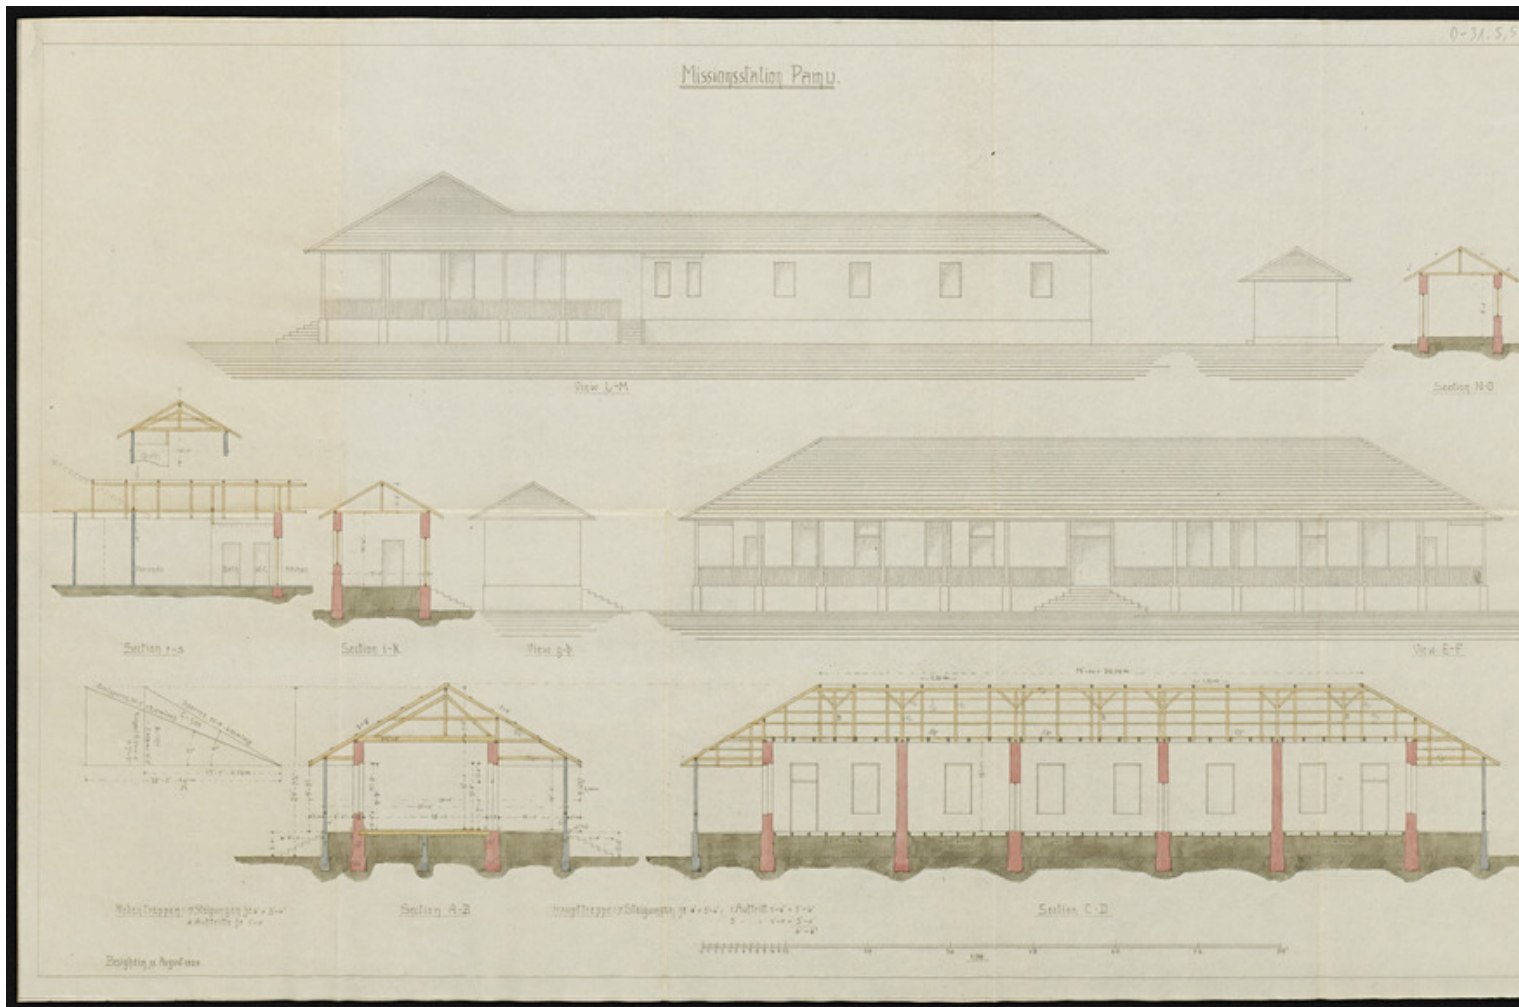

Basel Mission Archives

"Missionsstation Pamu"

Title: "Missionsstation Pamu"

Ref. number: D-31.5,5#01

Date: Proper date: 1929

Subject: [Individuals]: Schmid, W.
[Geography]: Africa {continent}: Ghana {modern state}: Ghana
[Geography]: Besigheim
[Geography]: Pamu
[Archives catalogue]: Maps and plans: D - Gold Coast / Ghana: D-31: D-31.5:
D-31.5,5

Type: Map

Format: [Format]: 45cm x 75cm
[Condition]: /
[Detail]: Haus
[Material]: Papier
[Scale unit]: unbekannt

Basel Mission Archives

[Relevance]: /

Ordering:

Please contact us by email info@bmarchives.org