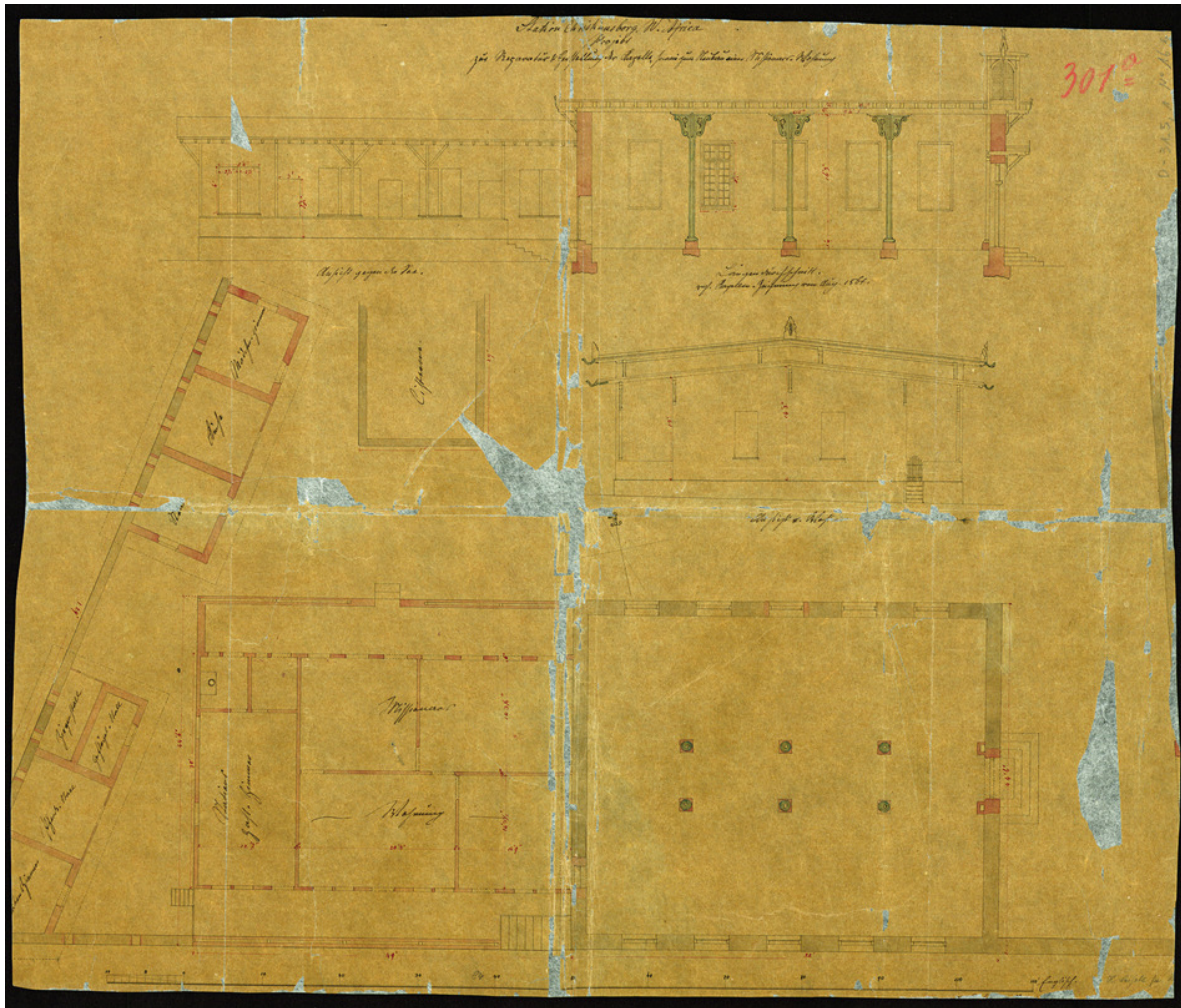

Basel Mission Archives

"Station Christiansborg W. Africa, Project zur Reparatur [...] Kapelle sowie zum Neubau einer Missionars-Wohnung"

- Title:** "Station Christiansborg W. Africa, Project zur Reparatur [...] Kapelle sowie zum Neubau einer Missionars-Wohnung"
- Ref. number:** D-31.5,1#16b
- Creator:** Laissle, Gottlieb Heinrich (Mr)
- Date:** Proper date: 1863
- Description:** Zum Plan dazugehörige Dokumente siehe D-10.03,9 / documents belonging to the construction plan see D-10.03,9
- Subject:** [Individuals]: Laissle, Gottlieb Heinrich (Mr)
[Geography]: Africa {continent}: Ghana {modern state}: Ghana
[Geography]: Christiansborg
[Archives catalogue]: Maps and plans: D - Gold Coast / Ghana: D-31: D-31.5: D-31.5,1
- Type:** Map

Basel Mission Archives

- Format:** [Format]: 47cm x 55cm
[Condition]: -!
[Detail]: Haus
[Material]: Verbund geleimt
[Scale unit]: unbekannt
[Relevance]: /
- Ordering:** Please contact us by email info@bmarchives.org
- Contact details:** Basel Mission Archives/ mission 21, Missionstrasse 21, 4003 Basel, tel. (+41 61 260 2232), fax: (+41 61 260 2268), info@bmarchives.org
- Rights:** All the images (photographic and non- photographic) made available in this collection are the property of the Basel Mission / mission 21. The Basel Mission claims copyright on the images in their possession and requires those - both individuals and organisations - publishing any of the images, to pay a users fee.