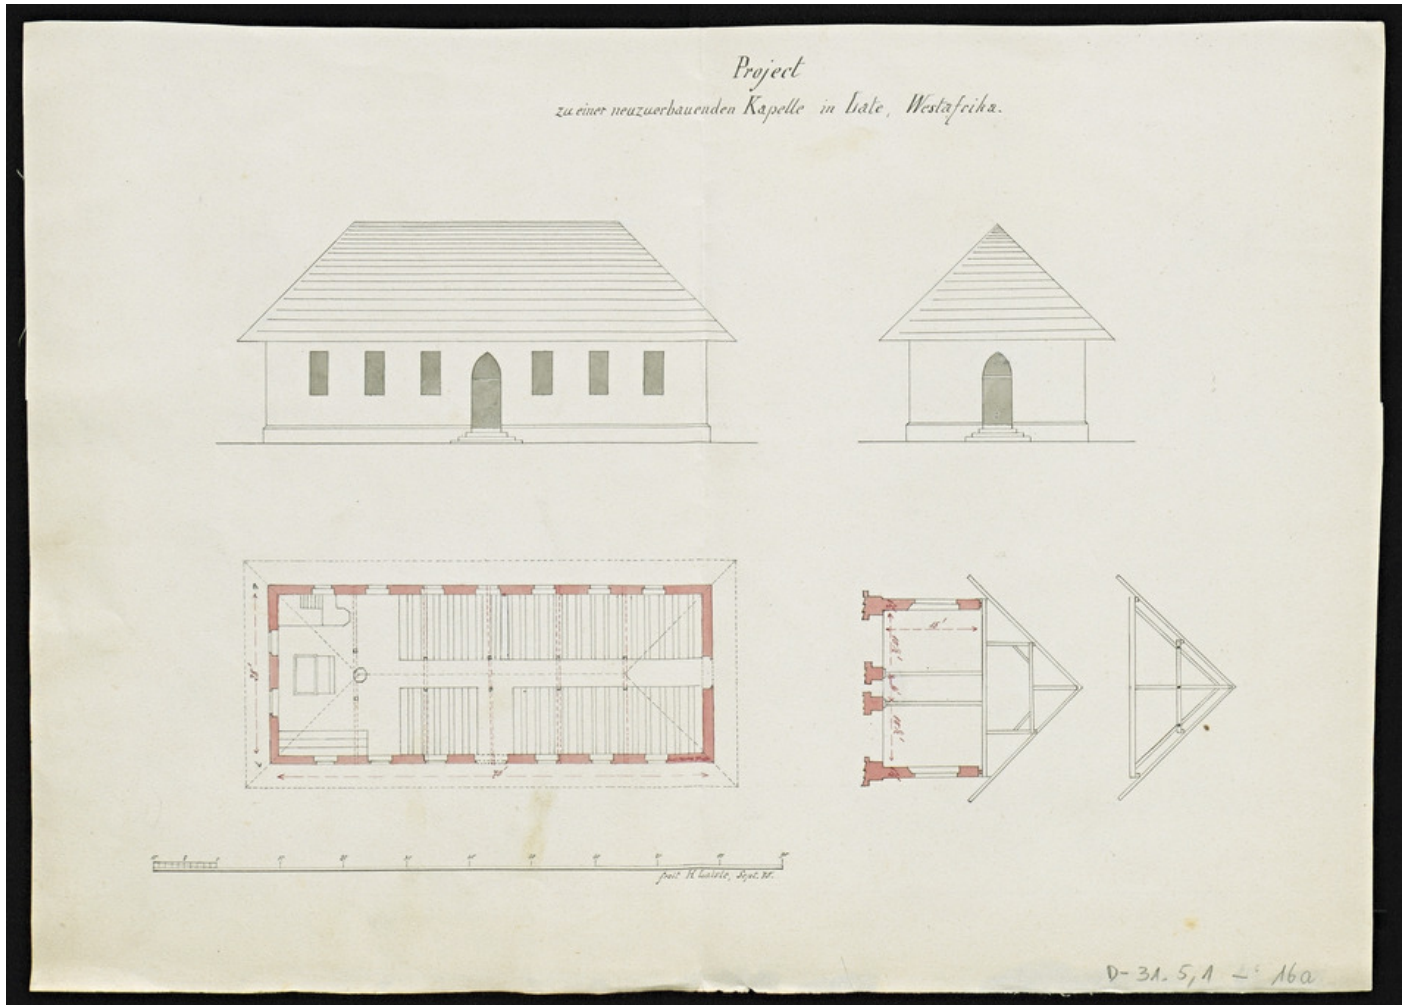

Basel Mission Archives

"Project zu einer neuzuerbauenden Kapelle in Late, Westafrika"

Title: "Project zu einer neuzuerbauenden Kapelle in Late, Westafrika"

Ref. number: D-31.5,1#16a

Creator: Laissle, Gottlieb Heinrich (Mr)

Date: Proper date: 1870

Subject: [Individuals]: Laissle, Gottlieb Heinrich (Mr)
[Geography]: Africa {continent}: Ghana {modern state}: Ghana
[Geography]: Late
[Archives catalogue]: Maps and plans: D - Gold Coast / Ghana: D-31: D-31.5: D-31.5,1