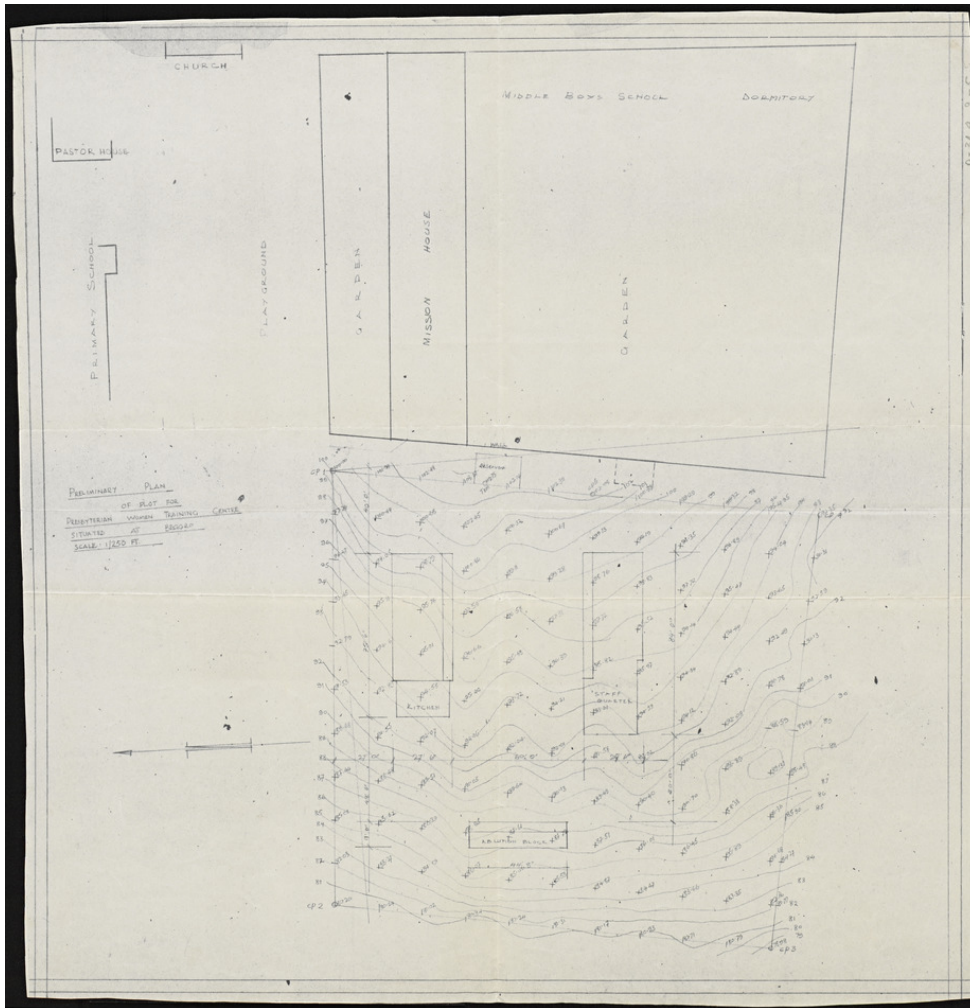

Basel Mission Archives

"Preliminary Plan of Plot for Presbyterian Women Training Centre situated at Begoro"

Title: "Preliminary Plan of Plot for Presbyterian Women Training Centre situated at Begoro"

Ref. number: D-31.4,9#05

Date: Date late: 1920
Proper date: 1876 - 1920

Subject: [Individuals]: Reber, P.
[Geography]: Africa {continent}: Ghana {modern state}: Ghana
[Geography]: Begoro
[Archives catalogue]: Maps and plans: D - Gold Coast / Ghana: D-31: D-31.4:
D-31.4,9

Type: Map

Format: [Format]: 54cm x 55cm
[Condition]: -
[Detail]: Station
[Material]: Papier

Basel Mission Archives

[Scale unit]: unbekannt
[Relevance]: /

- Ordering:** Please contact us by email info@bmarchives.org
- Contact details:** Basel Mission Archives/ mission 21, Missionstrasse 21, 4003 Basel, tel. (+41 61 260 2232), fax: (+41 61 260 2268), info@bmarchives.org
- Rights:** All the images (photographic and non- photographic) made available in this collection are the property of the Basel Mission / mission 21. The Basel Mission claims copyright on the images in their possession and requires those - both individuals and organisations - publishing any of the images, to pay a users fee.