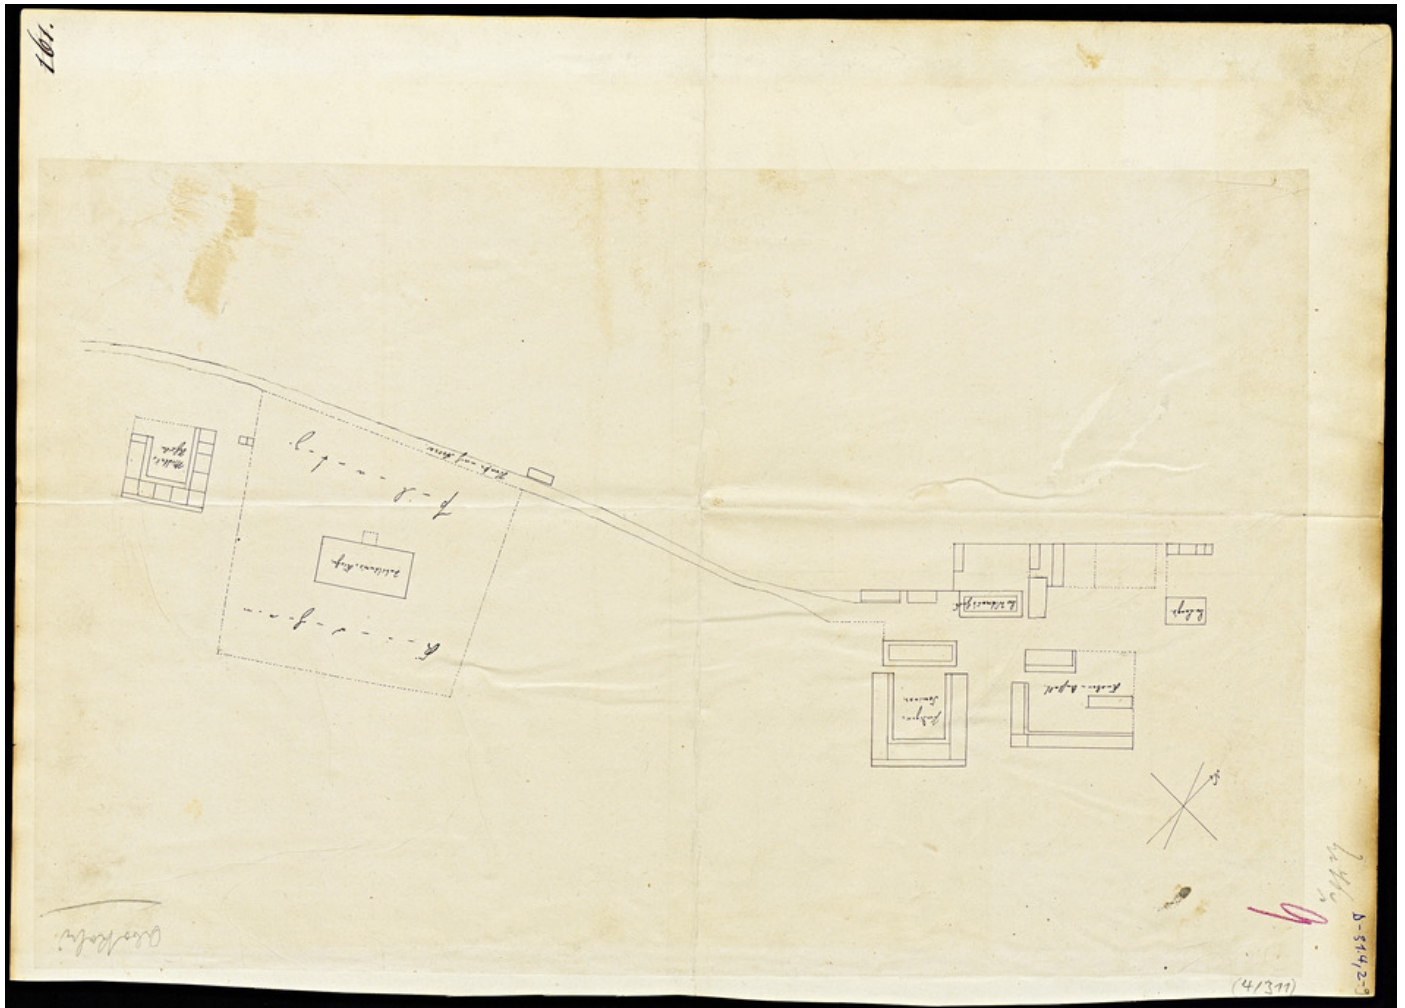

Basel Mission Archives

"[kein Titel]"

Title: "[kein Titel]"

Ref. number: D-31.4,2#09

Creator: Laissle, Gottlieb Heinrich (Mr)

Date: Proper date: 1860

Description: neu zu erbauender Betsaal neben der Schule - Situationsplan (Vorderseite) sowie Grundriss und Schnitt (Rückseite)

Subject: [Individuals]: Laissle, Gottlieb Heinrich (Mr)
[Geography]: Africa {continent of origin}: Ghana {country of origin}: Abokobi {place}
[Geography]: Africa {continent}: Ghana {modern state}: Ghana
[Archives catalogue]: Maps and plans: D - Gold Coast / Ghana: D-31: D-31.4: D-31.4,2

Type: Map

Basel Mission Archives

- Format:** [Format]: 33cm x 47cm
[Condition]: -!
[Detail]: Station
[Material]: Verbund geleimt
[Scale unit]: unbekannt
[Relevance]: /
- Ordering:** Please contact us by email info@bmarchives.org
- Contact details:** Basel Mission Archives/ mission 21, Missionstrasse 21, 4003 Basel, tel. (+41 61 260 2232), fax: (+41 61 260 2268), info@bmarchives.org
- Rights:** All the images (photographic and non- photographic) made available in this collection are the property of the Basel Mission / mission 21. The Basel Mission claims copyright on the images in their possession and requires those - both individuals and organisations - publishing any of the images, to pay a users fee.