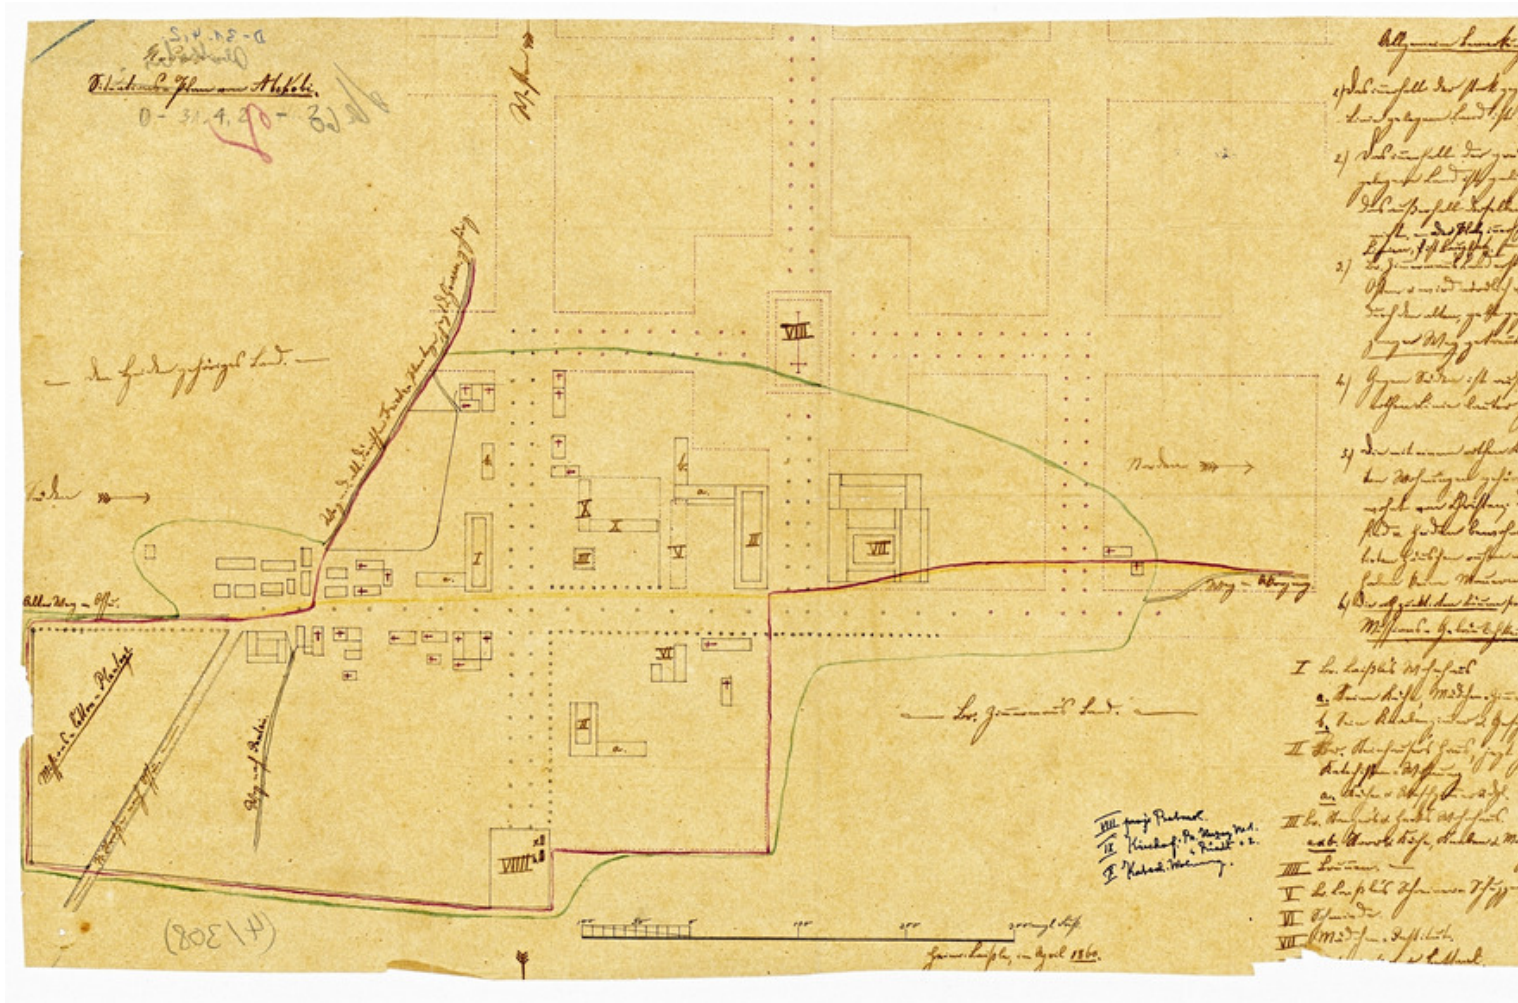

## "Situationsplan von Abokobi"

**Title:** "Situationsplan von Abokobi"

**Ref. number:** D-31.4,2#02

**Creator:** Laissle, G. H.

**Date:** Proper date: 1860

**Subject:** [Individuals]: Laissle, G. H.  
[Geography]: Africa {continent of origin}: Ghana {country of origin}: Abokobi {place}  
[Geography]: Africa {continent}: Ghana {modern state}: Ghana  
[Archives catalogue]: Maps and plans: D - Gold Coast / Ghana: D-31: D-31.4: D-31.4,2

**Type:** Map

**Format:** [Format]: 27cm x 45cm  
[Condition]: -!  
[Detail]: Station