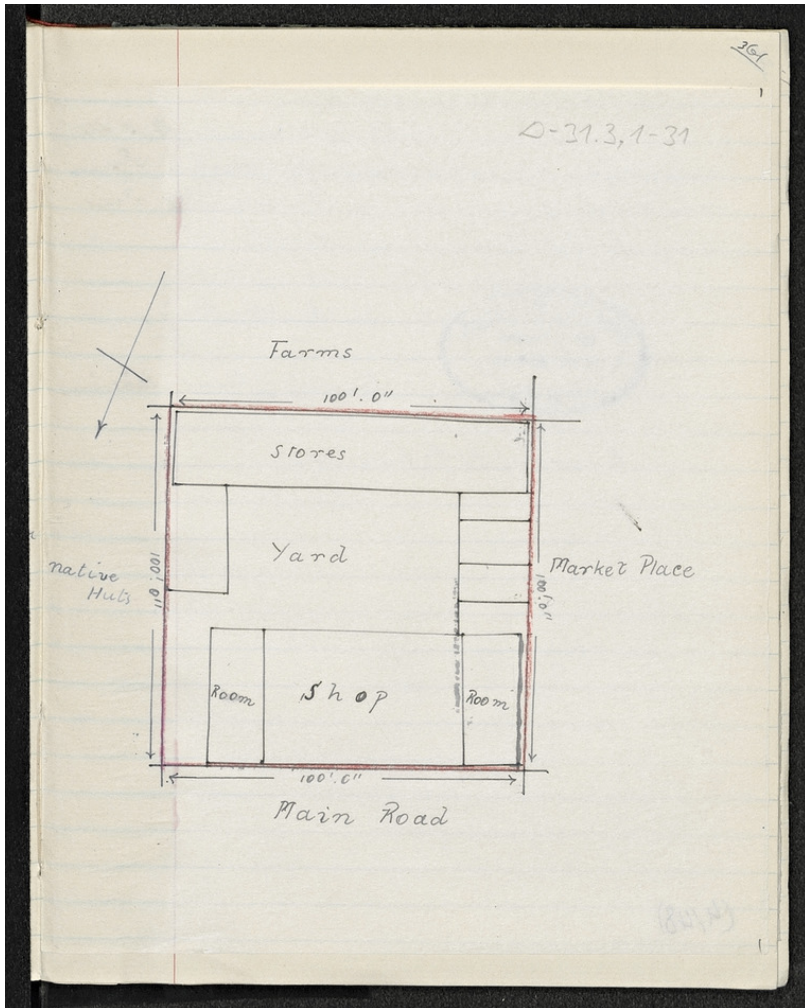

# Basel Mission Archives

"Piece of Land with Buildings at Nsunua-Krachi. Deed of Gift from Paul Hutter to Basel Mission Society [...]"

**Title:** "Piece of Land with Buildings at Nsunua-Krachi. Deed of Gift from Paul Hutter to Basel Mission Society [...]"

**Ref. number:** D-31.3,1#31

**Date:** Date late: 1937  
Proper date: 1838 -1937

**Subject:** [Individuals]: C. Beckley  
[Individuals]: Büchner, H.  
[Individuals]: Chamberlain, G.  
[Individuals]: Coleman, S.  
[Individuals]: Longhurst, F.  
[Individuals]: Webb, H. J.  
[Geography]: Africa {continent}: Ghana {modern state}: Ghana  
[Geography]: Nsunua-Krachi  
[Archives catalogue]: Maps and plans: D - Gold Coast / Ghana: D-31: D-31.3: D-31.3,1