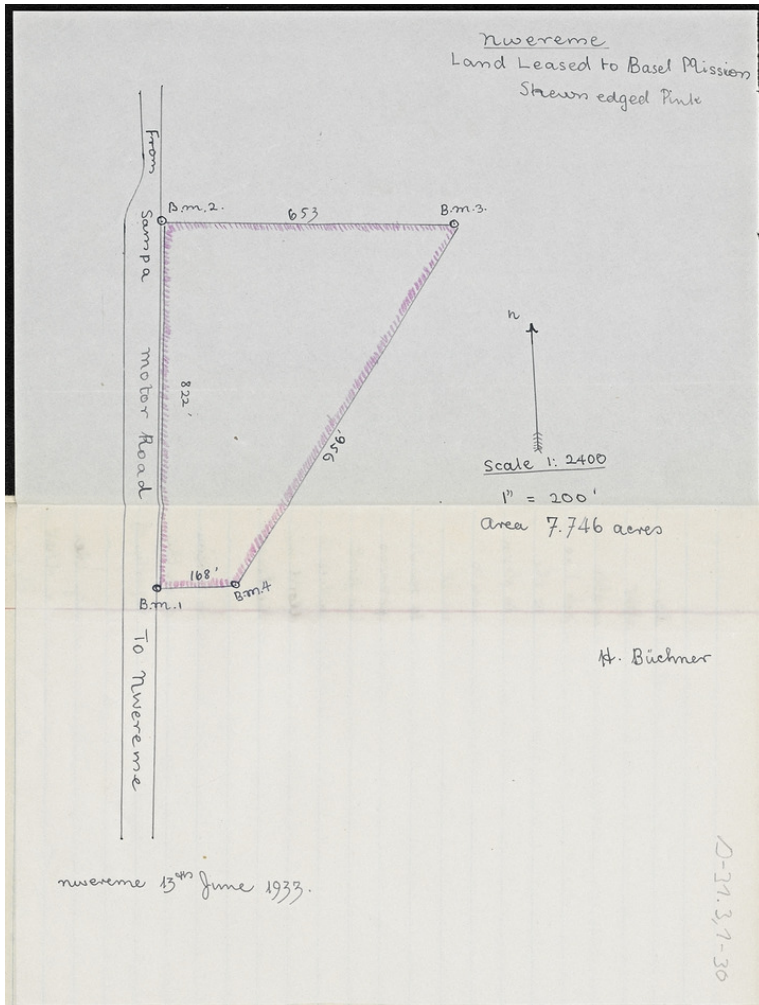

Basel Mission Archives

"Piece of land at Nwereme [...] between Kwabena Konadu, Ohene of Nwereme and Emmanuel Bellon acting for the Basel Mission Society"

Title: "Piece of land at Nwereme [...] between Kwabena Konadu, Ohene of Nwereme and Emmanuel Bellon acting for the Basel Mission Society"

Ref. number: D-31.3,1#30

Date: Date late: 1937
Proper date: 1838 -1937

Subject: [Individuals]: C. Beckley
[Individuals]: Büchner, H.
[Individuals]: Chamberlain, G.
[Individuals]: Coleman, S.
[Individuals]: Longhurst, F.
[Individuals]: Webb, H. J.
[Geography]: Africa {continent}: Ghana {modern state}: Ghana
[Geography]: Nwereme
[Archives catalogue]: Maps and plans: D - Gold Coast / Ghana: D-31: D-31.3:
D-31.3,1

Basel Mission Archives

- Type:** Map
- Format:** [Format]: 21cm x 28cm
[Scale]: 2400
[Condition]: /
[Detail]: Station
[Scale unit]: unbekannt
[Relevance]: /
- Ordering:** Please contact us by email info@bmarchives.org
- Contact details:** Basel Mission Archives/ mission 21, Missionstrasse 21, 4003 Basel, tel. (+41 61 260 2232), fax: (+41 61 260 2268), info@bmarchives.org
- Rights:** All the images (photographic and non- photographic) made available in this collection are the property of the Basel Mission / mission 21. The Basel Mission claims copyright on the images in their possession and requires those - both individuals and organisations - publishing any of the images, to pay a users fee.