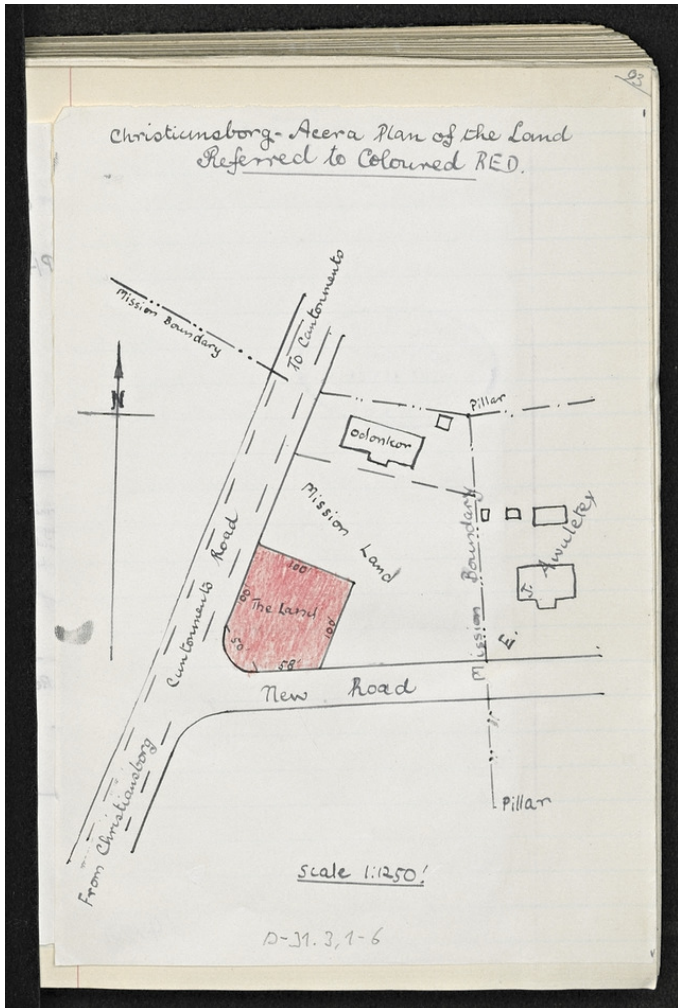

Basel Mission Archives

"Christiansborg-Accra Plan of the Land referred to coloured red"

Title: "Christiansborg-Accra Plan of the Land referred to coloured red"

Ref. number: D-31.3,1#06

Date: Date late: 1937
Proper date: 1838 -1937

Subject: [Individuals]: C. Beckley
[Individuals]: Büchner, H.
[Individuals]: Chamberlain, G.
[Individuals]: Coleman, S.
[Individuals]: Longhurst, F.
[Individuals]: Webb, H. J.
[Geography]: Africa {continent}: Ghana {modern state}: Ghana {mission districts}: Accra {mission district}: Accra {place}
[Geography]: Africa {continent}: Ghana {modern state}: Ghana
[Geography]: Christiansborg
[Archives catalogue]: Maps and plans: D - Gold Coast / Ghana: D-31: D-31.3: D-31.3,1