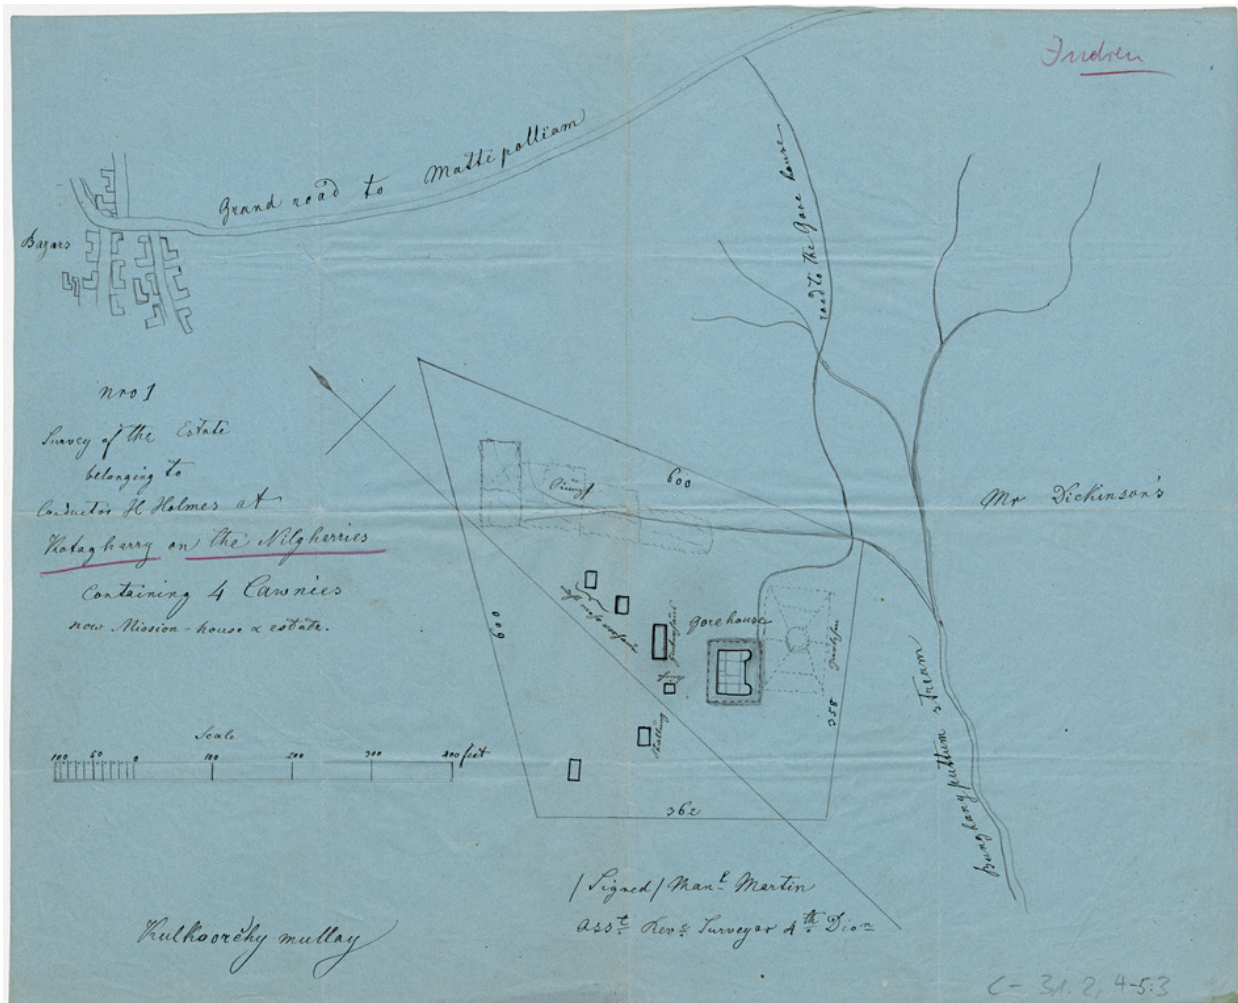

Basel Mission Archives

"Survey of the Estate belonging to Conductor H. Holmes at Kotagherry on the Nilgherries"

Title: "Survey of the Estate belonging to Conductor H. Holmes at Kotagherry on the Nilgherries"

Ref. number: C-31.2,4#5.03

Date: Date late: 1911
Proper date: 1850 - 1911

Subject: [Individuals]: Eckelmann, O.
[Individuals]: Kaundynia, A.
[Individuals]: Ostermayer, J. S. C.
[Individuals]: Veil, F.
[Individuals]: Wieland, G.
[Geography]: Indien
[Geography]: Kotageri
[Geography]: Nilgiris
[Archives catalogue]: Maps and plans: C - India: C-31: C-31.2: C-31.2,4

Type: Map

Basel Mission Archives

- Format:** [Format]: 32cm x 40cm
[Condition]: -
[Detail]: Station
[Material]: Papier
[Scale unit]: Feet
[Relevance]: /
- Ordering:** Please contact us by email info@bmarchives.org
- Contact details:** Basel Mission Archives/ mission 21, Missionstrasse 21, 4003 Basel, tel. (+41 61 260 2232), fax: (+41 61 260 2268), info@bmarchives.org
- Rights:** All the images (photographic and non- photographic) made available in this collection are the property of the Basel Mission / mission 21. The Basel Mission claims copyright on the images in their possession and requires those - both individuals and organisations - publishing any of the images, to pay a users fee.