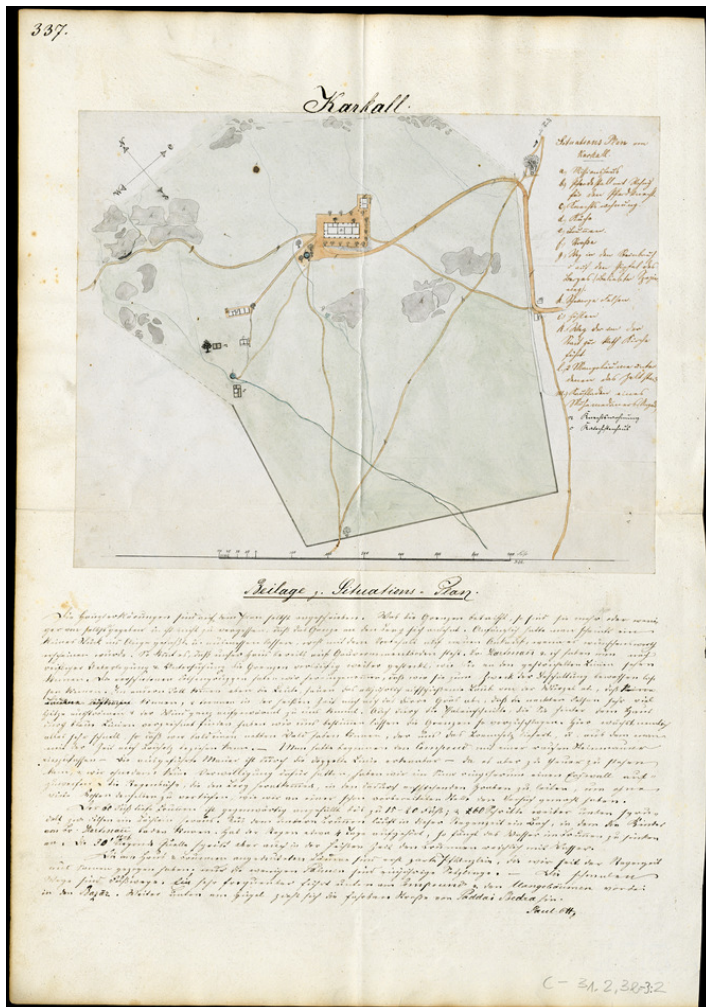

"Karkall - Beilage z. Situations-Plan"

Title: "Karkall - Beilage z. Situations-Plan"

Ref. number: C-31.2,3b#3.02

Date: Date late: 1903
Proper date: 1852 - 1903

Subject: [Individuals]: Saldhana, P.
[Individuals]: Hafner, J.
[Individuals]: Ott, P. O.
[Individuals]: Weischedel, W.
[Geography]: Indien
[Geography]: Karkala
[Archives catalogue]: Maps and plans: C - India: C-31: C-31.2: C-31.2,3b

Type: Map

Format: [Format]: 47cm x 32cm
[Condition]: -!
[Detail]: Station

Basel Mission Archives

[Material]: Papier
[Relevance]: +
[Scale unit]: Fuss

Ordering: Please contact us by email info@bmarchives.org