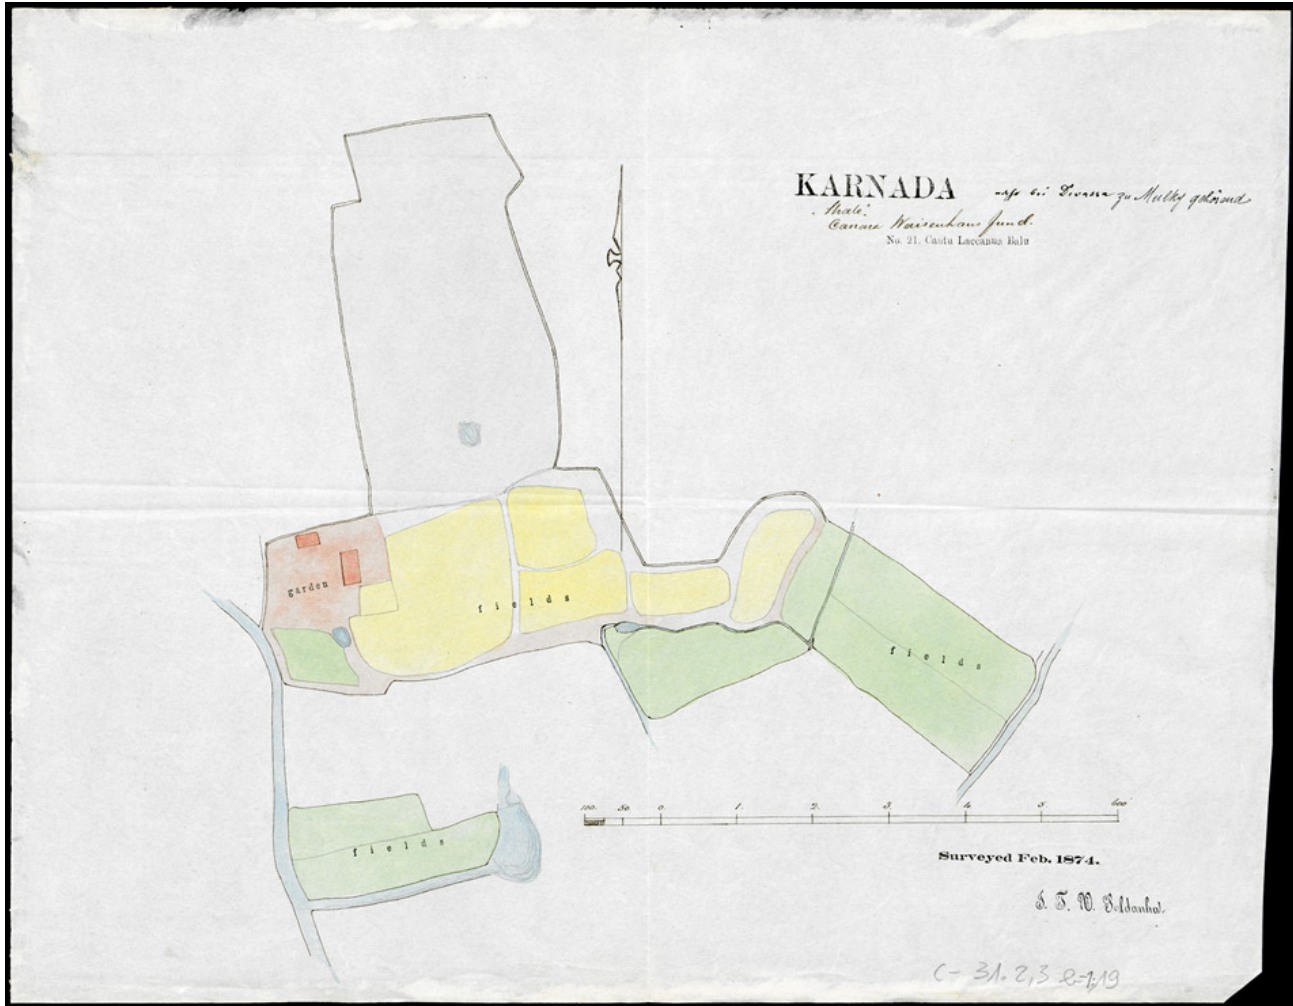

Basel Mission Archives

"Karnada - [...] zu Mulky gehörend"

Title: "Karnada - [...] zu Mulky gehörend"

Ref. number: C-31.2,3b#1.19

Date: Date late: 1903
Proper date: 1852 - 1903

Subject: [Individuals]: Saldhana, P.
[Individuals]: Hafner, J.
[Individuals]: Ott, P. O.
[Individuals]: Weischedel, W.
[Geography]: Indien
[Geography]: Mulki
[Archives catalogue]: Maps and plans: C - India: C-31: C-31.2: C-31.2,3b

Type: Map

Format: [Format]: 33cm x 42cm
[Condition]: -
[Detail]: Station

Basel Mission Archives

[Material]: Papier
[Scale unit]: unbekannt
[Relevance]: /

- Ordering:** Please contact us by email info@bmarchives.org
- Contact details:** Basel Mission Archives/ mission 21, Missionstrasse 21, 4003 Basel, tel. (+41 61 260 2232), fax: (+41 61 260 2268), info@bmarchives.org
- Rights:** All the images (photographic and non- photographic) made available in this collection are the property of the Basel Mission / mission 21. The Basel Mission claims copyright on the images in their possession and requires those - both individuals and organisations - publishing any of the images, to pay a users fee.