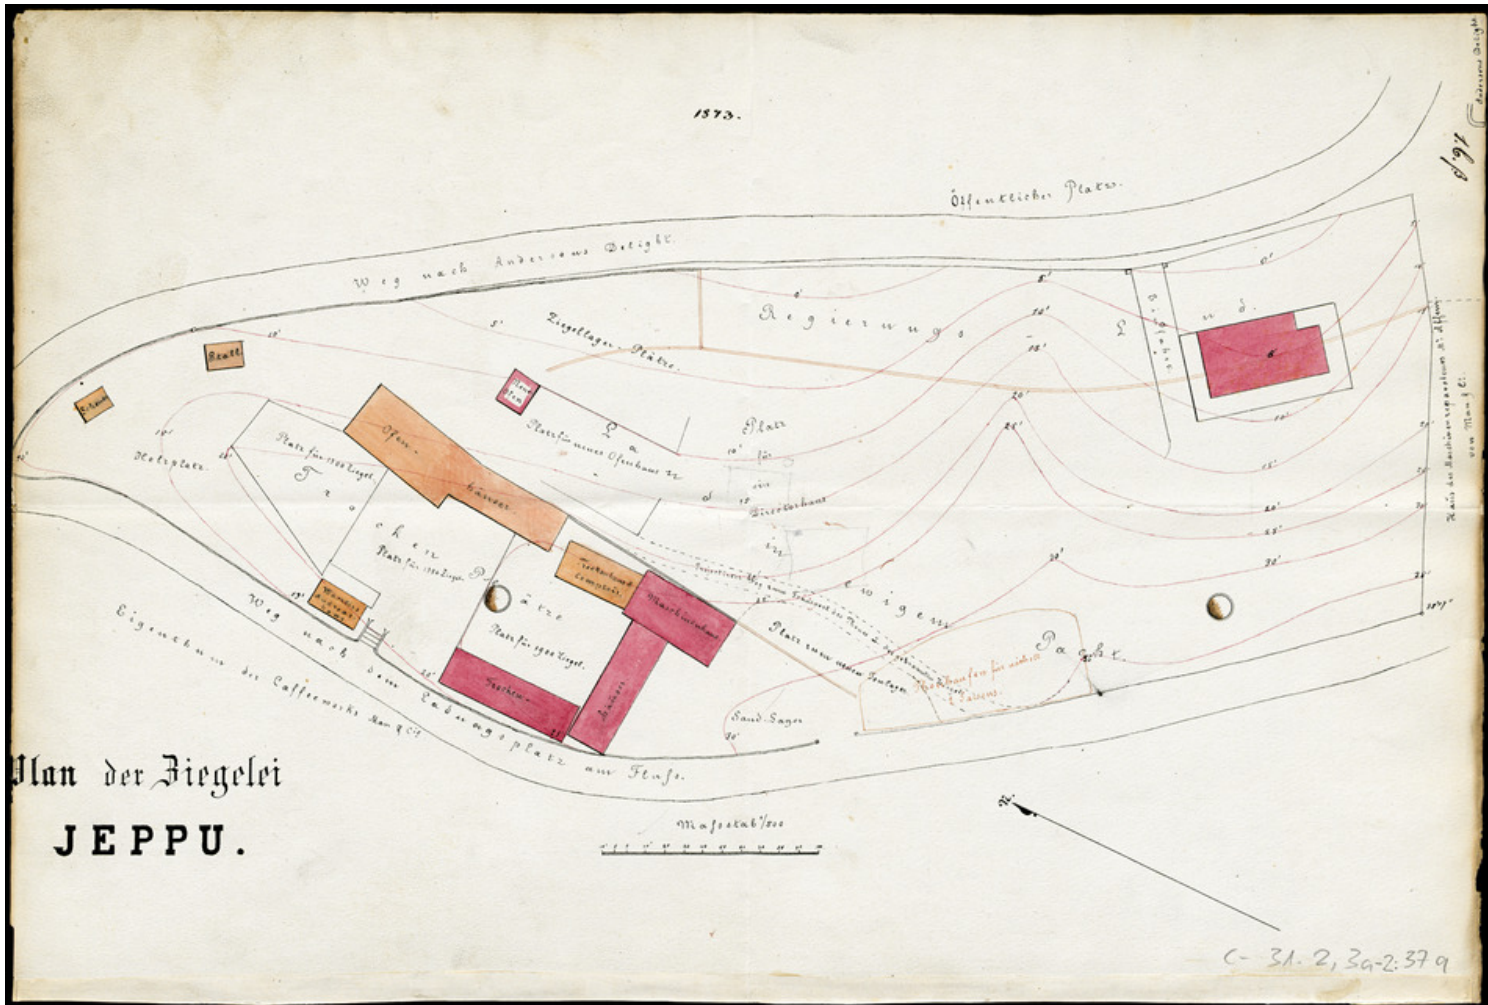

## "Plan der Ziegelei Jeppu"

**Title:** "Plan der Ziegelei Jeppu"

**Ref. number:** C-31.2,3a#2.37a

**Date:** Proper date: 1873

**Subject:** [Individuals]: Saldhana, P.  
[Geography]: Indien  
[Geography]: Mangaluru  
[Geography]: Jeppu  
[Archives catalogue]: Maps and plans: C - India: C-31: C-31.2: C-31.2,3a

**Type:** Map

**Format:** [Format]: 32cm x 47cm  
[Condition]: -!  
[Detail]: Station  
[Material]: Papier  
[Scale unit]: Englische Fuss  
[Relevance]: /