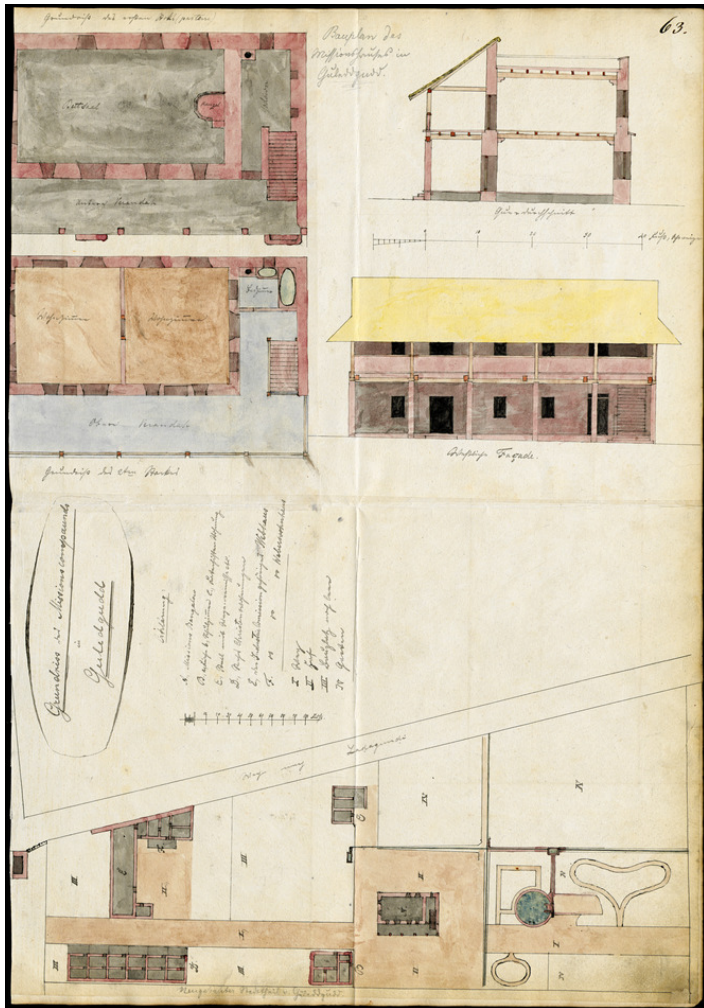

# Basel Mission Archives

"Skizze von dem Anbau an das Missionshaus in Guledgudd."

**Title:** "Skizze von dem Anbau an das Missionshaus in Guledgudd."

**Ref. number:** C-31.2,2#3.01b

**Date:** Date late: 1902  
Proper date: 1845 - 1902

**Subject:** [Individuals]: Ziegler, Friedrich (Mr)  
[Individuals]: Huber, J.  
[Individuals]: Schenkel, R.  
[Geography]: Indien  
[Geography]: Guledgudd  
[Archives catalogue]: Maps and plans: C - India: C-31: C-31.2: C-31.2,2

**Type:** Map

**Format:** [Format]: 47cm x 33cm  
[Condition]: /  
[Detail]: Haus  
[Material]: Verbund geleimt