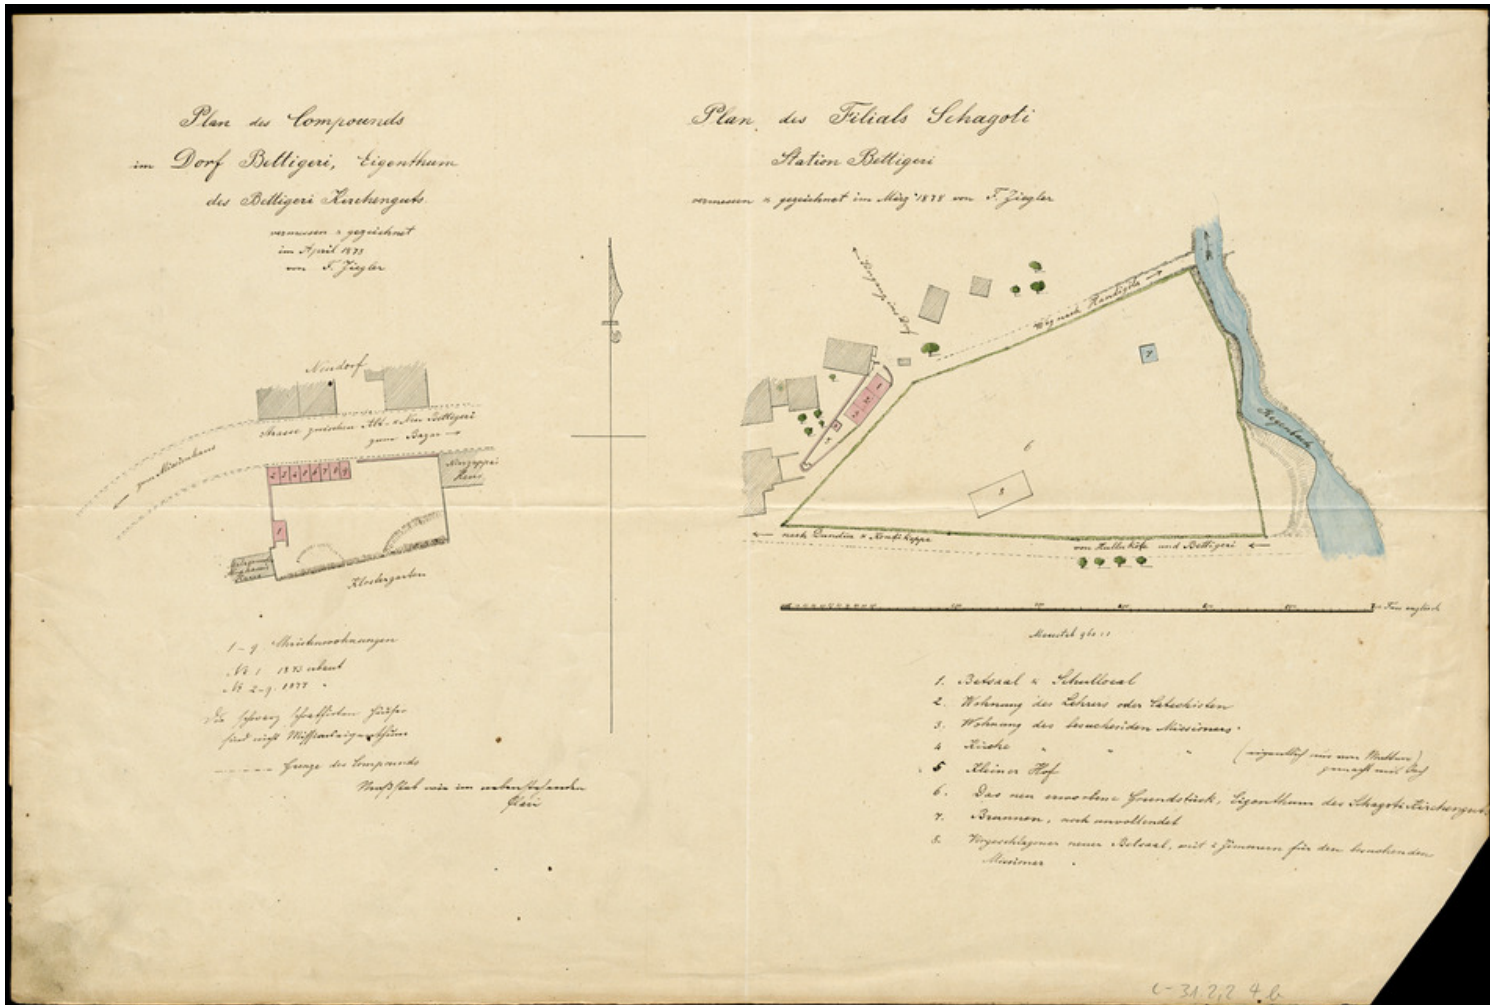

Basel Mission Archives

"(1) Plan des Compounds im Dorf Bettigeri, Eigentum des Bettigeri Kirchenguts. (2) Plan des Filials Schagoti Station Bettigeri."

Title: "(1) Plan des Compounds im Dorf Bettigeri, Eigentum des Bettigeri Kirchenguts. (2) Plan des Filials Schagoti Station Bettigeri."

Ref. number: C-31.2,2#1.04b

Date: Date late: 1902
Proper date: 1845 - 1902

Subject: [Individuals]: Ziegler, Friedrich (Mr)
[Individuals]: Huber, J.
[Individuals]: Schenkel, R.
[Geography]: Indien
[Geography]: Bettigeri
[Archives catalogue]: Maps and plans: C - India: C-31: C-31.2: C-31.2,2

Type: Map

Format: [Format]: 38cm x 56cm
[Condition]: /

Basel Mission Archives

[Detail]: Station
[Material]: Papier
[Relevance]: +
[Scale unit]: Englische Fuss

Ordering: Please contact us by email info@bmarchives.org