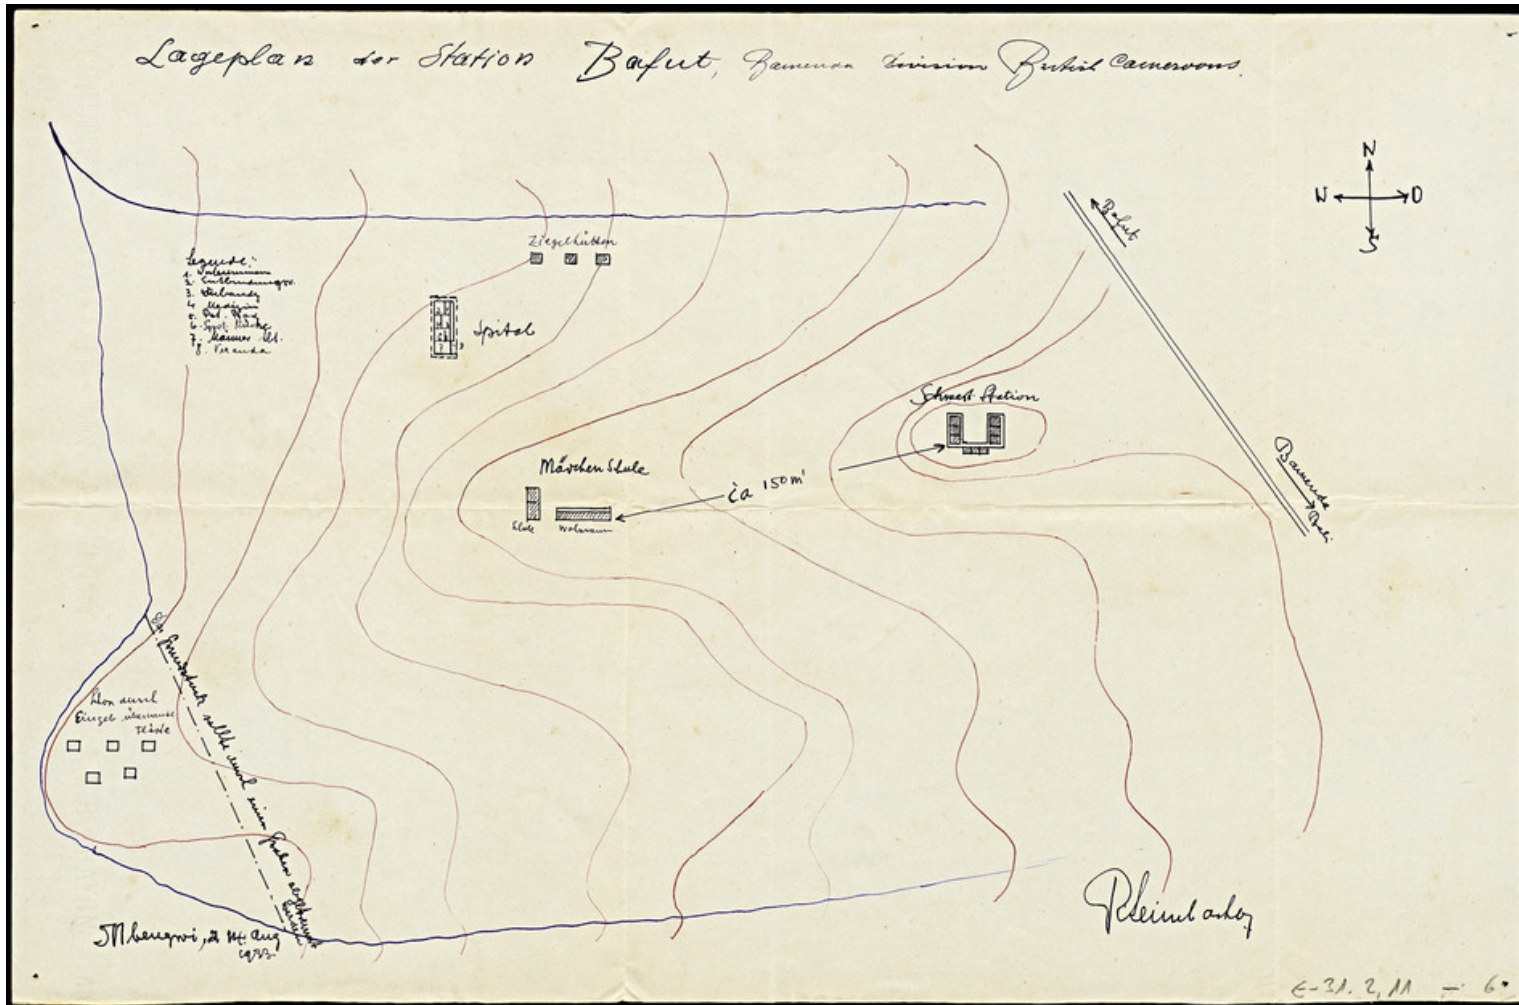

Basel Mission Archives

"Lageplan der Station Bafut, Bamenda Division British Cameroons"

Title: "Lageplan der Station Bafut, Bamenda Division British Cameroons"

Ref. number: E-31.02,11#06

Date: Date late: 1938
Proper date: 1933-1938

Subject: [Individuals]: Leimbacher, R.
[Geography]: Africa {continent}: Cameroon {modern state}: North West Province {province}: Bafut-Tubah {region}: Bafut {place}
[Geography]: Africa {continent}: Cameroon {modern state}: North West Province {province}: Mezam {division}: Bamenda {place}
[Geography]: Africa {continent}: West Africa: Cameroon
[Geography]: Mbengwi
[Archives catalogue]: Maps and plans: E - Cameroon maps and plans: E-31:
E-31.02: E-31.02,11

Type: Map

Format: [Format]: 32cm x 49cm

Basel Mission Archives

[Condition]: -
[Detail]: Station
[Material]: Papier
[Scale unit]: Meter
[Relevance]: /

Ordering: Please contact us by email info@bmarchives.org