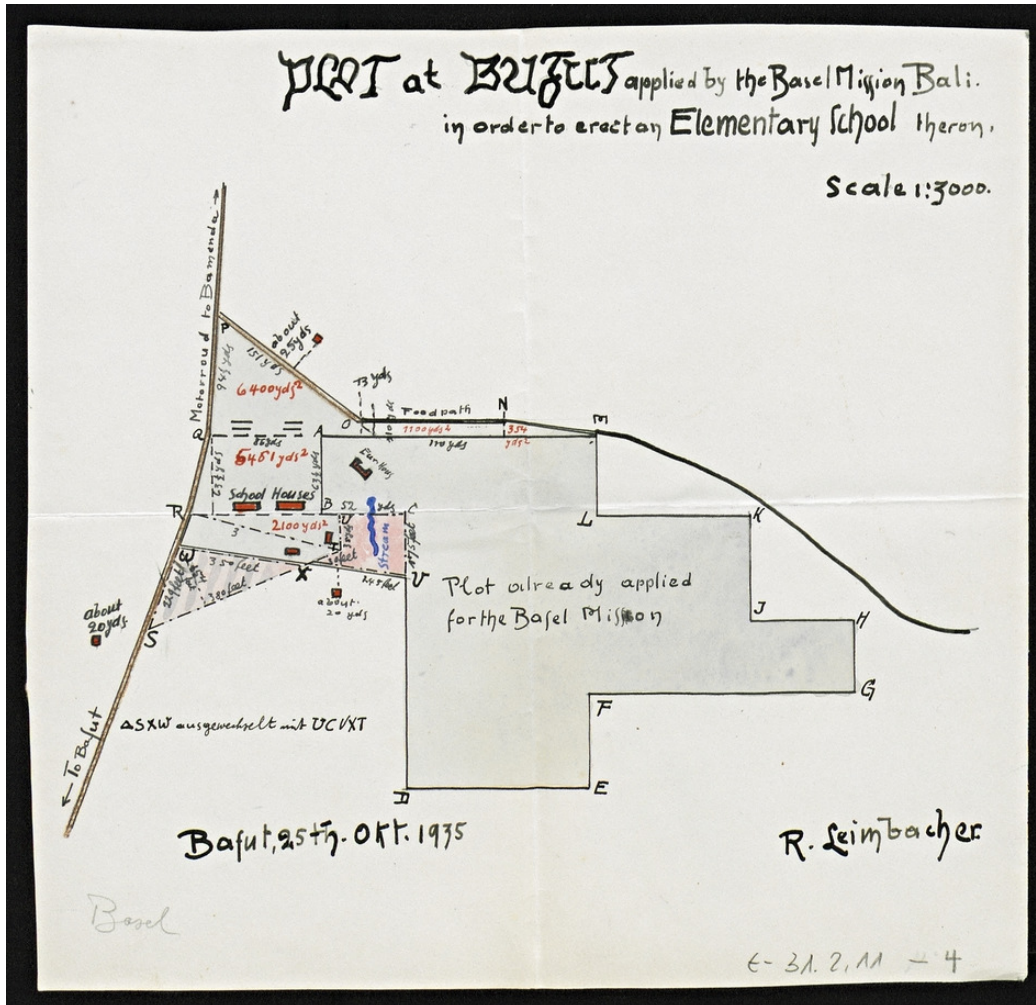

# Basel Mission Archives

"Plot at Bafut applied by the Basel Mission Bali in order to erect an Elementary School thereon"

**Title:** "Plot at Bafut applied by the Basel Mission Bali in order to erect an Elementary School thereon"

**Ref. number:** E-31.02,11#04

**Date:** Date late: 1938  
Proper date: 1933-1938

**Subject:** [Individuals]: Leimbacher, R.  
[Geography]: Africa {continent}: Cameroon {modern state}: North West Province {province}: Bafut-Tubah {region}: Bafut {place}  
[Geography]: Africa {continent}: Cameroon {modern state}: North West Province {province}: Mezam {division}: Bali {region}: Bali {place}  
[Geography]: Africa {continent}: West Africa: Cameroon  
[Archives catalogue]: Maps and plans: E - Cameroon maps and plans: E-31: E-31.02: E-31.02,11

**Type:** Map