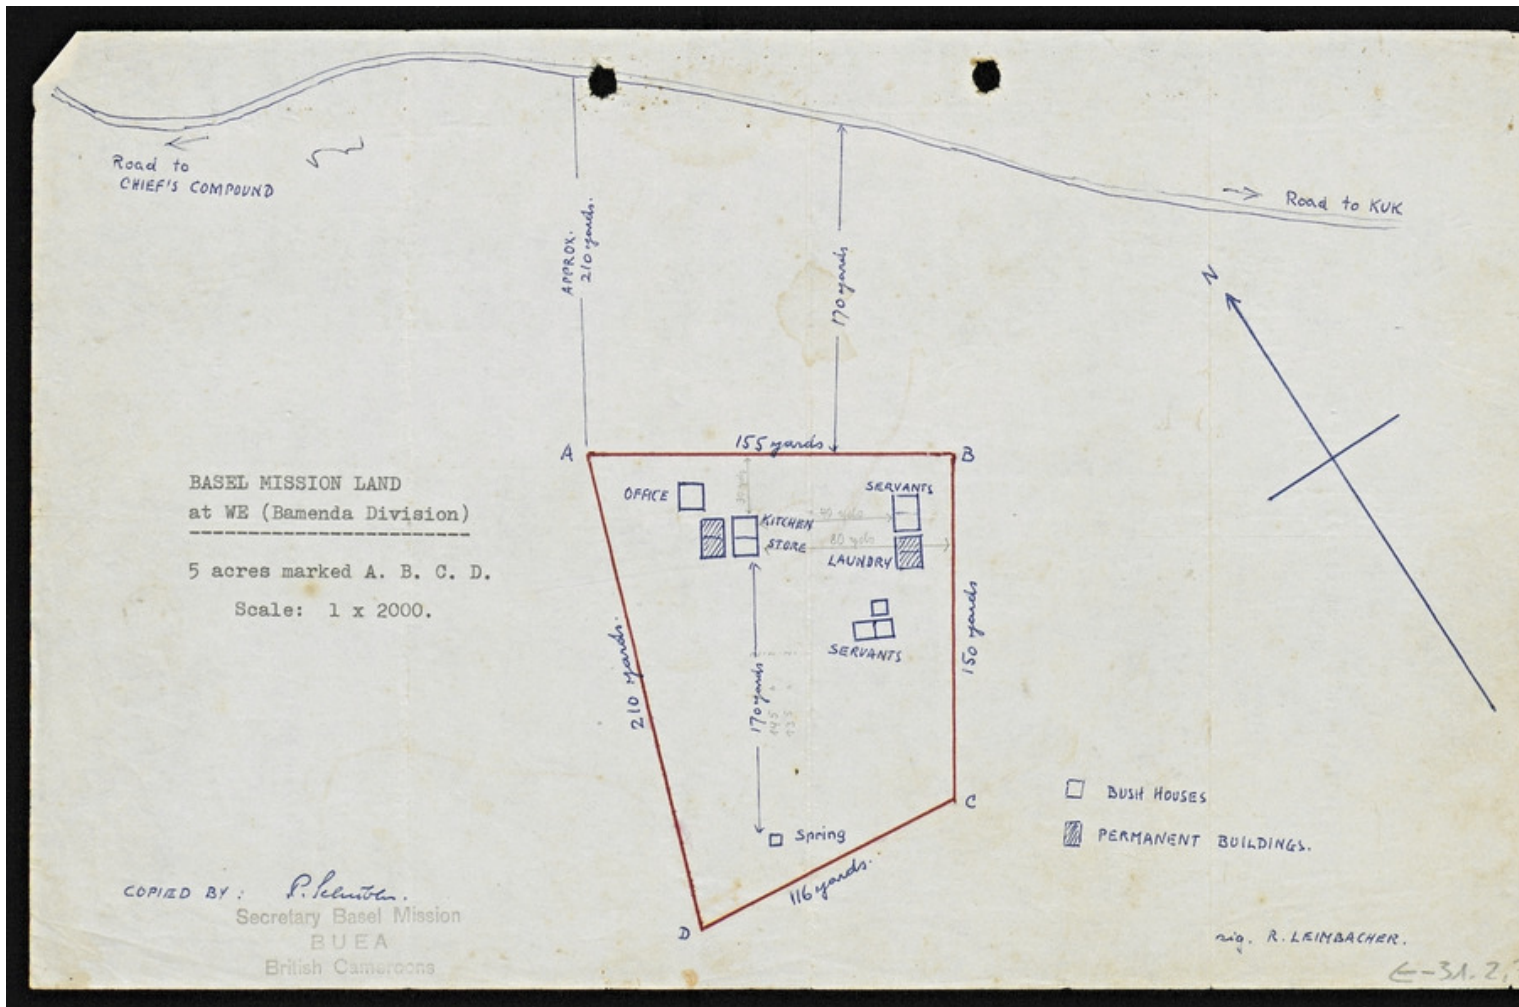

# Basel Mission Archives

"Basel Mission Land at We (Bamenda Division)"

**Title:** "Basel Mission Land at We (Bamenda Division)"

**Ref. number:** E-31.02,07#e

**Date:** Proper date: 1931 1934

**Subject:** [Individuals]: Ittmann, J.  
[Individuals]: Leimbacher, R.  
[Individuals]: Tischhauser, G.  
[Geography]: Africa {continent}: Cameroon {modern state}: North West Province {province}: Mezam {division}: Bamenda {place}  
[Geography]: Africa {continent}: West Africa: Cameroon  
[Geography]: We  
[Archives catalogue]: Maps and plans: E - Cameroon maps and plans: E-31: E-31.02: E-31.02,07

**Type:** Map

**Format:** [Format]: 21cm x 33cm  
[Scale]: 2000