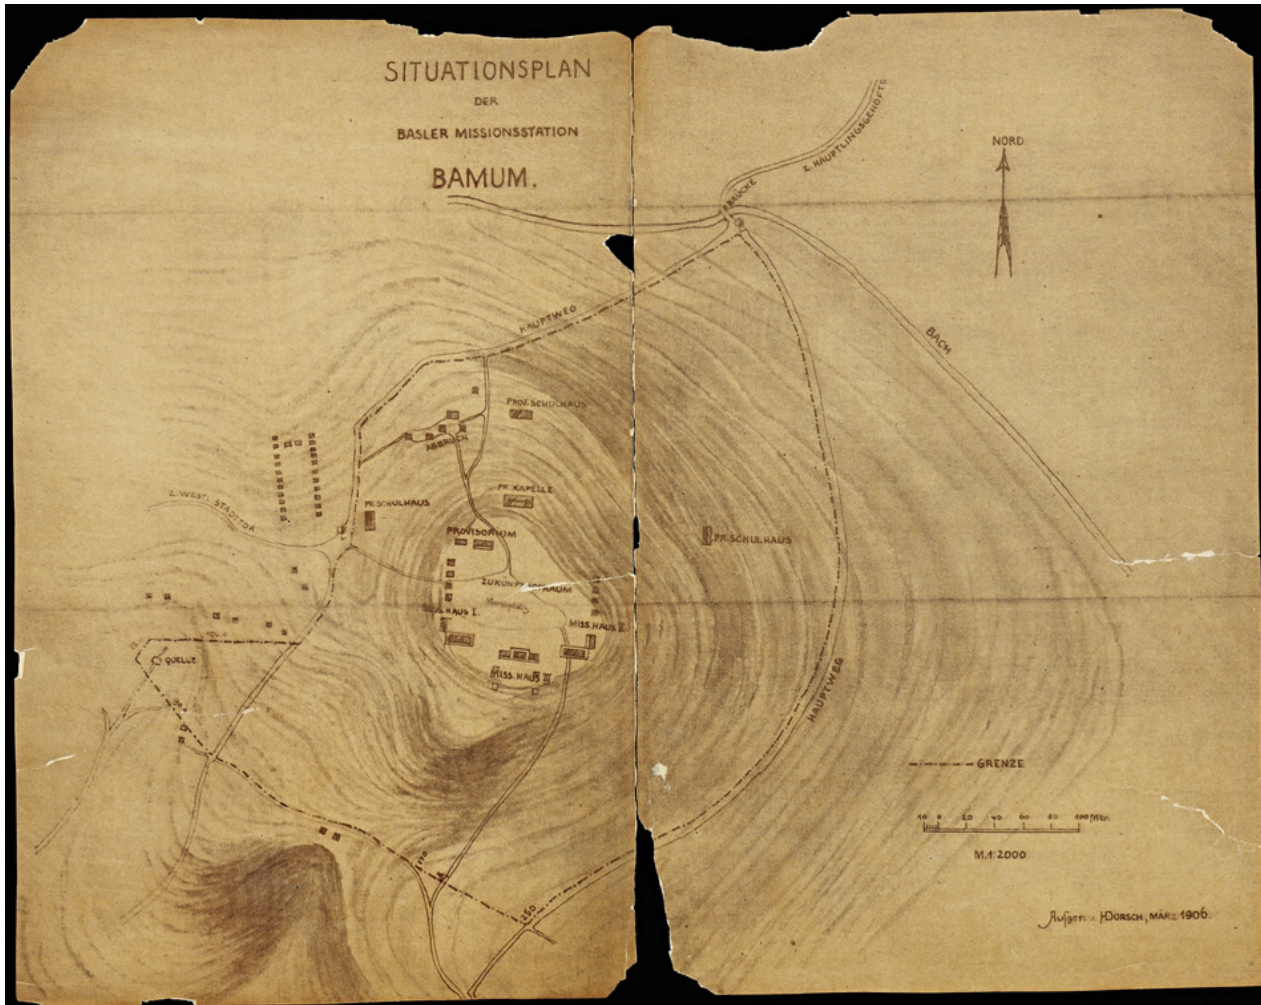

Basel Mission Archives

"Situationsplan der Basler Missionsstation Bamum"

Title: "Situationsplan der Basler Missionsstation Bamum"

Ref. number: E-31.02,06#1

Date: Date late: 1910
Proper date: 1903 - 1910

Subject: [Individuals]: Dinkelacker, E.
[Individuals]: Striebel, J.
[Individuals]: Wittwer
[Geography]: Africa {continent}: Cameroon {modern state}: Western Province {province}: Bamum {region}
[Geography]: Africa {continent}: West Africa: Cameroon
[Archives catalogue]: Maps and plans: E - Cameroon maps and plans: E-31:
E-31.02: E-31.02,06

Type: Map

Format: [Format]: 34cm x 44cm
[Scale]: 2000

Basel Mission Archives

[Condition]: -!
[Detail]: Station
[Material]: Papier
[Scale unit]: Meter
[Relevance]: /

Ordering: Please contact us by email info@bmarchives.org