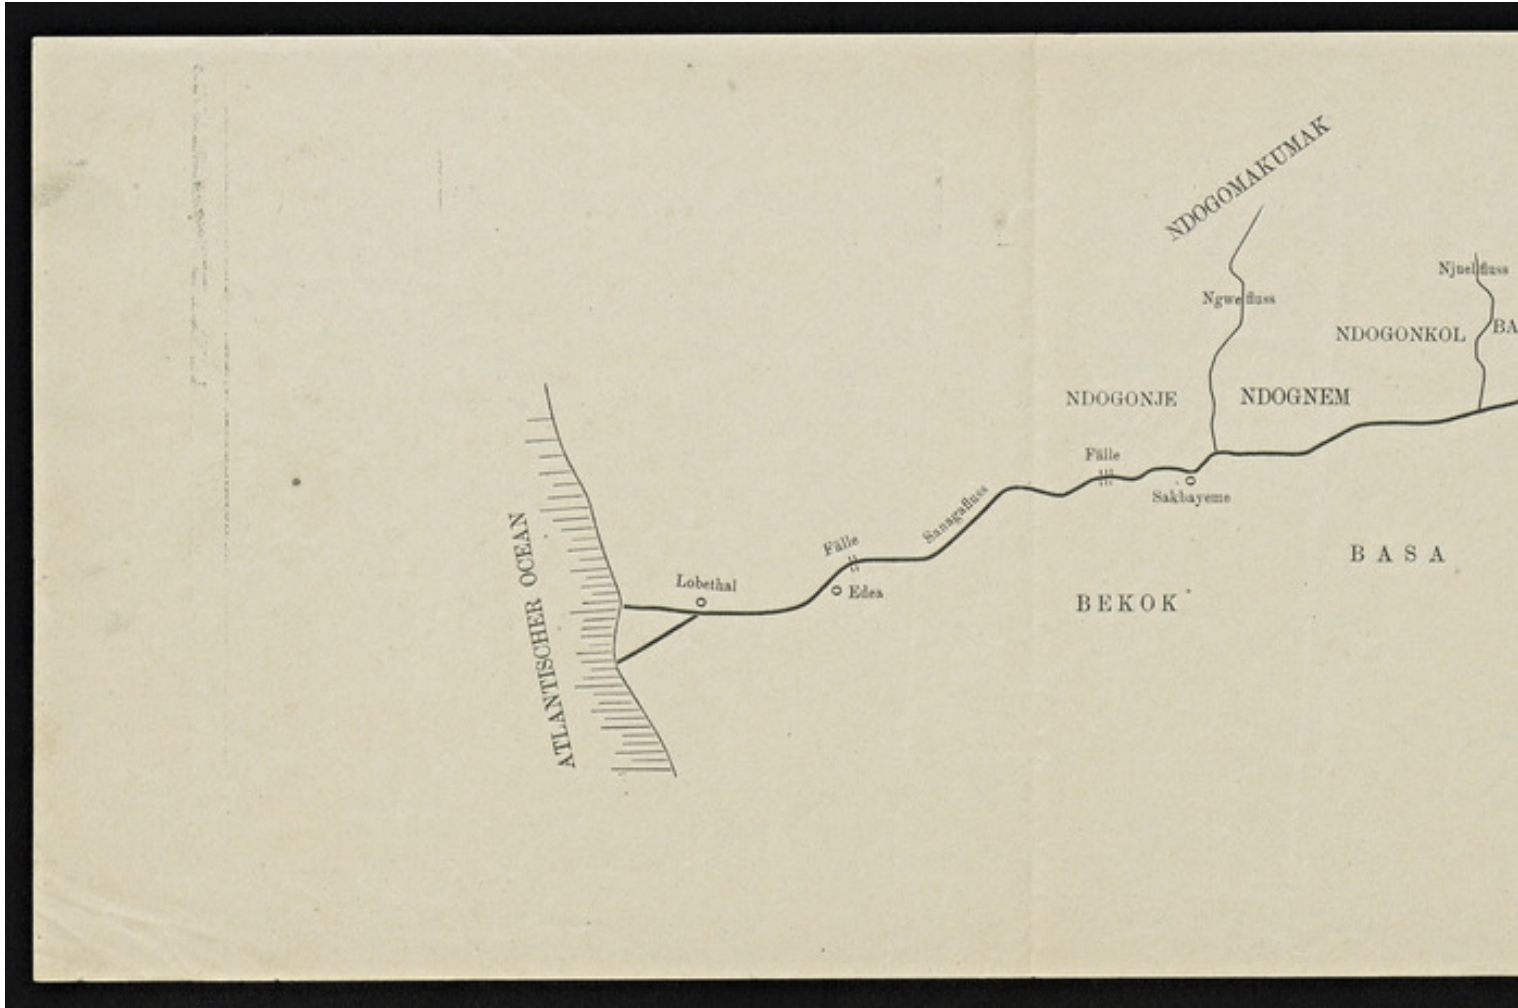

Basel Mission Archives

"[kein Titel]"

Title: "[kein Titel]"

Ref. number: E-31.02,06#r

Date: Date late: 1910
Proper date: 1903 - 1910

Subject: [Individuals]: Dinkelacker, E.
[Individuals]: Striebel, J.
[Individuals]: Wittwer
[Geography]: Africa {continent}: West Africa: Cameroon
[Geography]: Edea
[Geography]: Lobethal
[Geography]: Sanaga
[Geography]: Sakbayeme
[Archives catalogue]: Maps and plans: E - Cameroon maps and plans: E-31:
E-31.02: E-31.02,06

Type: Map

Basel Mission Archives

- Format:** [Format]: 18cm x 37cm
[Condition]: -
[Detail]: Region
[Material]: Papier
[Scale unit]: ohne Angabe
[Relevance]: /
- Ordering:** Please contact us by email info@bmarchives.org
- Contact details:** Basel Mission Archives/ mission 21, Missionstrasse 21, 4003 Basel, tel. (+41 61 260 2232), fax: (+41 61 260 2268), info@bmarchives.org
- Rights:** All the images (photographic and non- photographic) made available in this collection are the property of the Basel Mission / mission 21. The Basel Mission claims copyright on the images in their possession and requires those - both individuals and organisations - publishing any of the images, to pay a users fee.