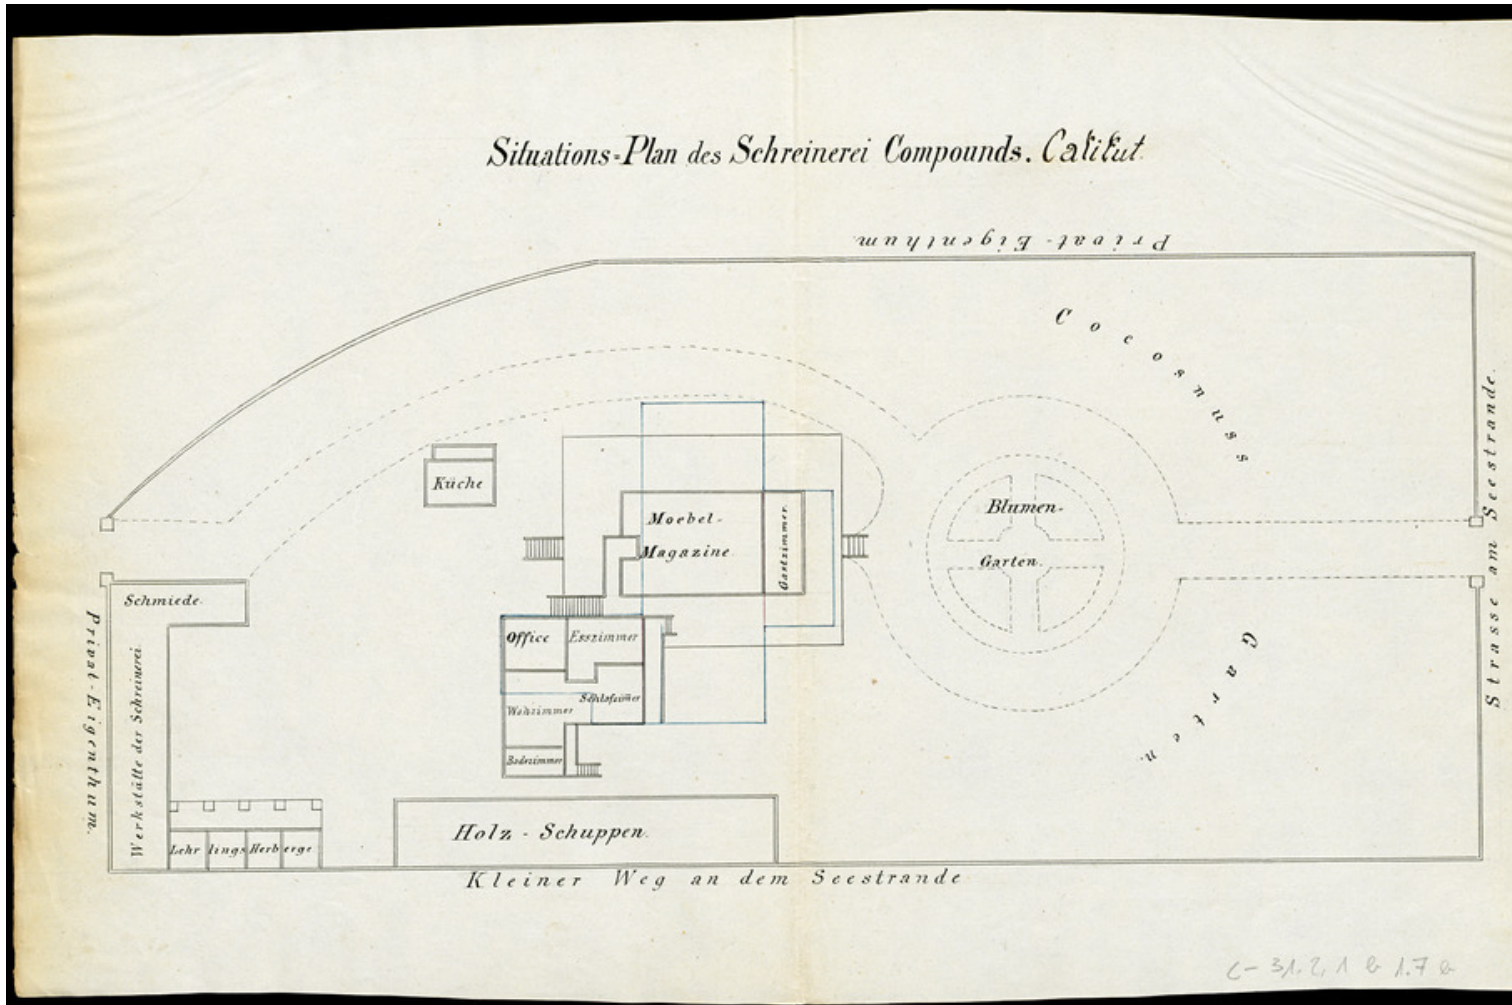

# Basel Mission Archives

"Situations-Plan des Schreinerei Compounds. Calicut. "

**Title:** "Situations-Plan des Schreinerei Compounds. Calicut. "

**Alternate title:** General plan of the carpentry compound. Calicut.

**Ref. number:** C-31.2,1#b 1.07b

**Date:** Date late: 1911  
Proper date: 1857 - 1911

**Subject:** [Individuals]: Eckelmann, O.  
[Individuals]: Berner, G.  
[Individuals]: Linder, K.  
[Individuals]: Matthyssen, F.  
[Individuals]: Paul, A.  
[Individuals]: Schlunk, K.  
[Individuals]: Strobel, J.  
[Geography]: Asia {continent}: India {modern state}: Kerala {region}:  
Calicut {place}  
[Geography]: Indien  
[Archives catalogue]: Maps and plans: C - India: C-31: C-31.2: C-31.2,1