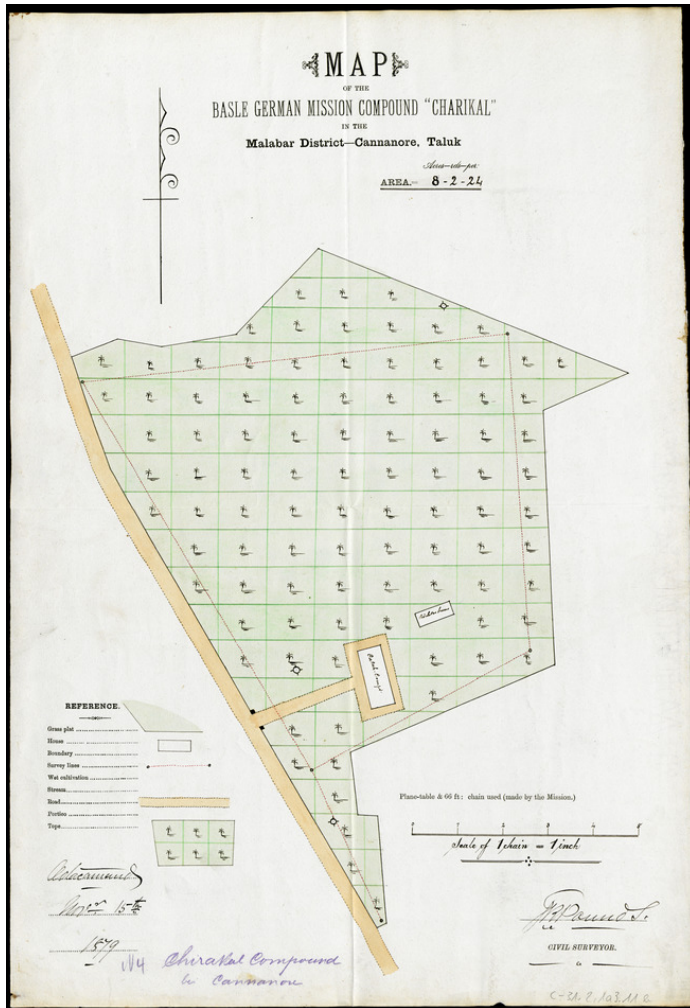

# Basel Mission Archives

"Map of the Basle German Mission Compound "Charikal"."

**Title:** "Map of the Basle German Mission Compound "Charikal"."

**Ref. number:** C-31.2,1#a 3.11b

**Date:** Date late: 1906  
Proper date: 1864 - 1906

**Subject:** [Individuals]: Eckelmann, O.  
[Geography]: Asia {continent}: India {modern state}: Kerala {region}:  
Cannanore {place}  
[Geography]: Indien  
[Archives catalogue]: Maps and plans: C - India: C-31: C-31.2: C-31.2,1

**Type:** Map

**Format:** [Format]: 57cm x 39cm  
[Condition]: /  
[Detail]: Station  
[Material]: Papier  
[Relevance]: +