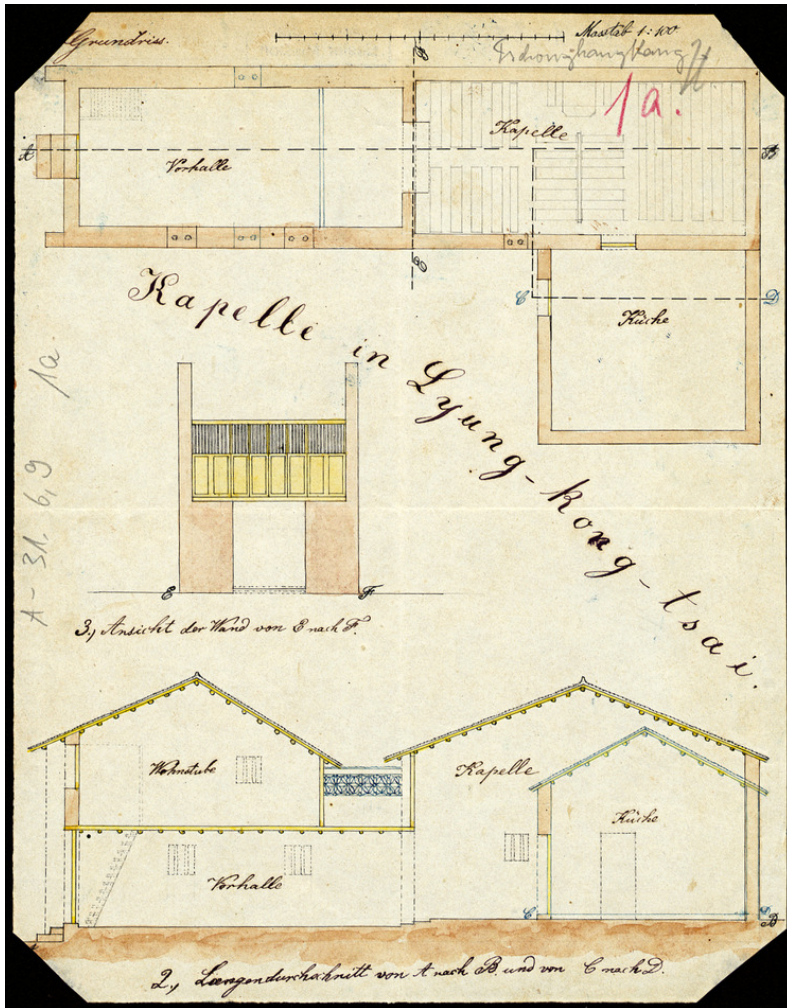

# Basel Mission Archives

"Kapelle in Lyung-kong-tsai. "

**Title:** "Kapelle in Lyung-kong-tsai. "

**Alternate title:** Chapel in Lyung-kong-tsai.

**Ref. number:** A-031.06,09#01a

**Date:** Proper date: 1887

**Subject:** [Individuals]: Bender, H.  
[Geography]: Tschonghangkang  
[Geography]: China  
[Archives catalogue]: Maps and plans: A - China: A-031 - Maps and sketches, plans of buildings China: A-031.06: A-031.06,09

**Type:** Map

**Format:** [Format]: 23cm x 19cm  
[Scale]: 100  
[Condition]: /  
[Detail]: Haus