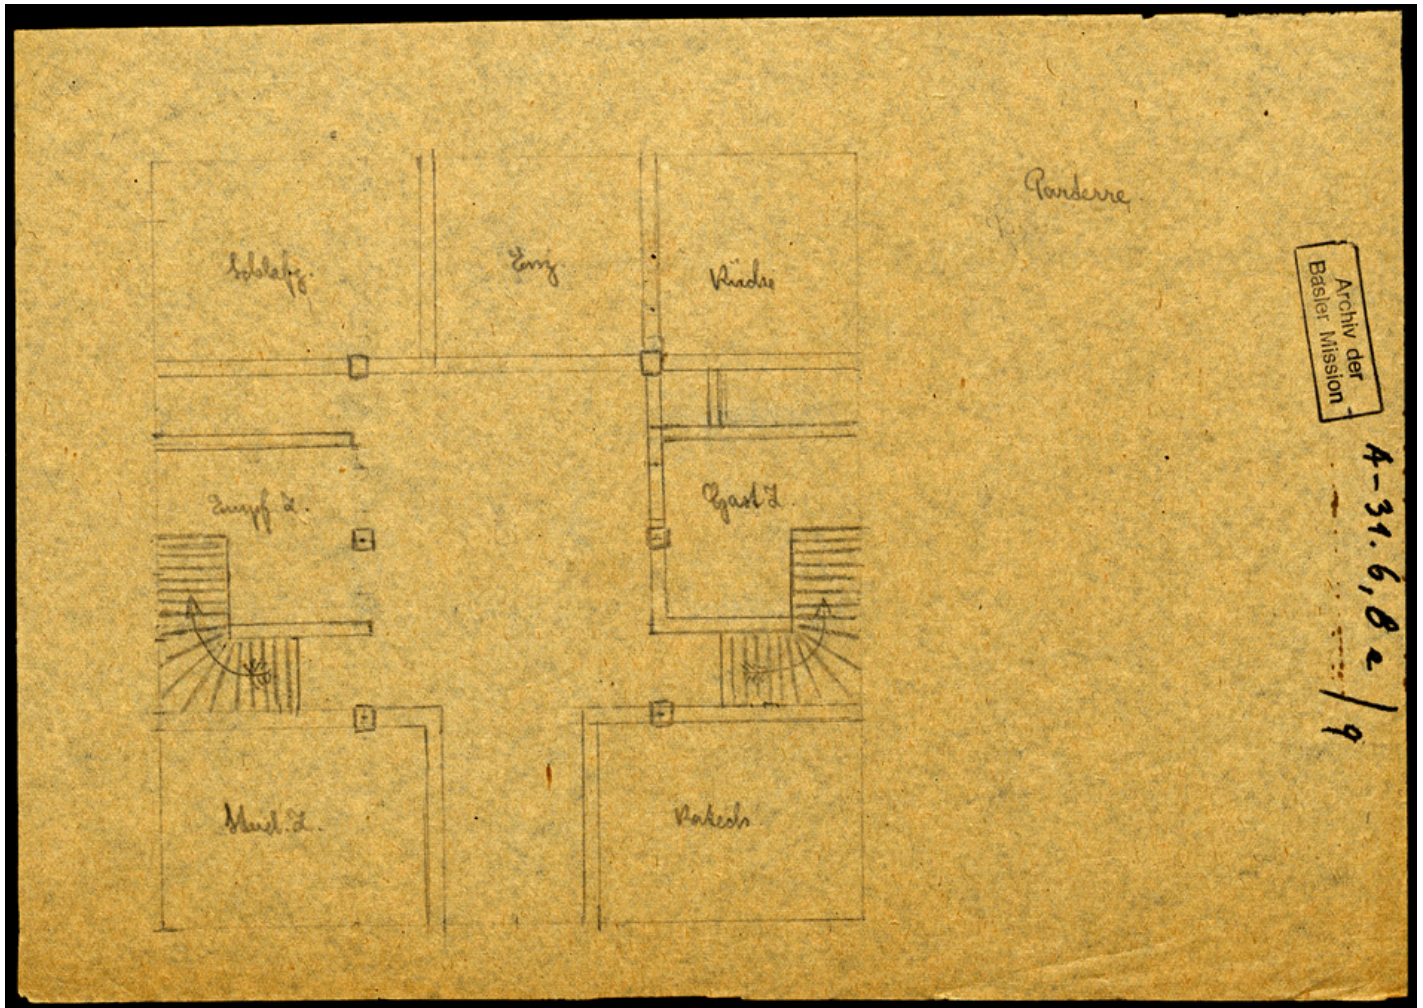

Basel Mission Archives

"Parterre. "

Title: "Parterre. "

Alternate title: Ground floor.

Ref. number: A-031.06,08#e09

Date: Date late: 1923
Proper date: 1901 - 1923

Subject: [Individuals]: Schultheiss, H.
[Individuals]: Maurer, H.
[Individuals]: Schultze, O.
[Individuals]: Walter, P.
[Geography]: China
[Geography]: Pyangtong
[Archives catalogue]: Maps and plans: A - China: A-031 - Maps and sketches, plans of buildings China: A-031.06: A-031.06,08

Type: Map

Basel Mission Archives

- Format:** [Format]: 19cm x 27cm
[Condition]: /
[Detail]: Haus
[Material]: Papier
[Relevance]: -
[Scale unit]: ohne Angabe
- Ordering:** Please contact us by email info@bmarchives.org
- Contact details:** Basel Mission Archives/ mission 21, Missionstrasse 21, 4003 Basel, tel. (+41 61 260 2232), fax: (+41 61 260 2268), info@bmarchives.org
- Rights:** All the images (photographic and non- photographic) made available in this collection are the property of the Basel Mission / mission 21. The Basel Mission claims copyright on the images in their possession and requires those - both individuals and organisations - publishing any of the images, to pay a users fee.