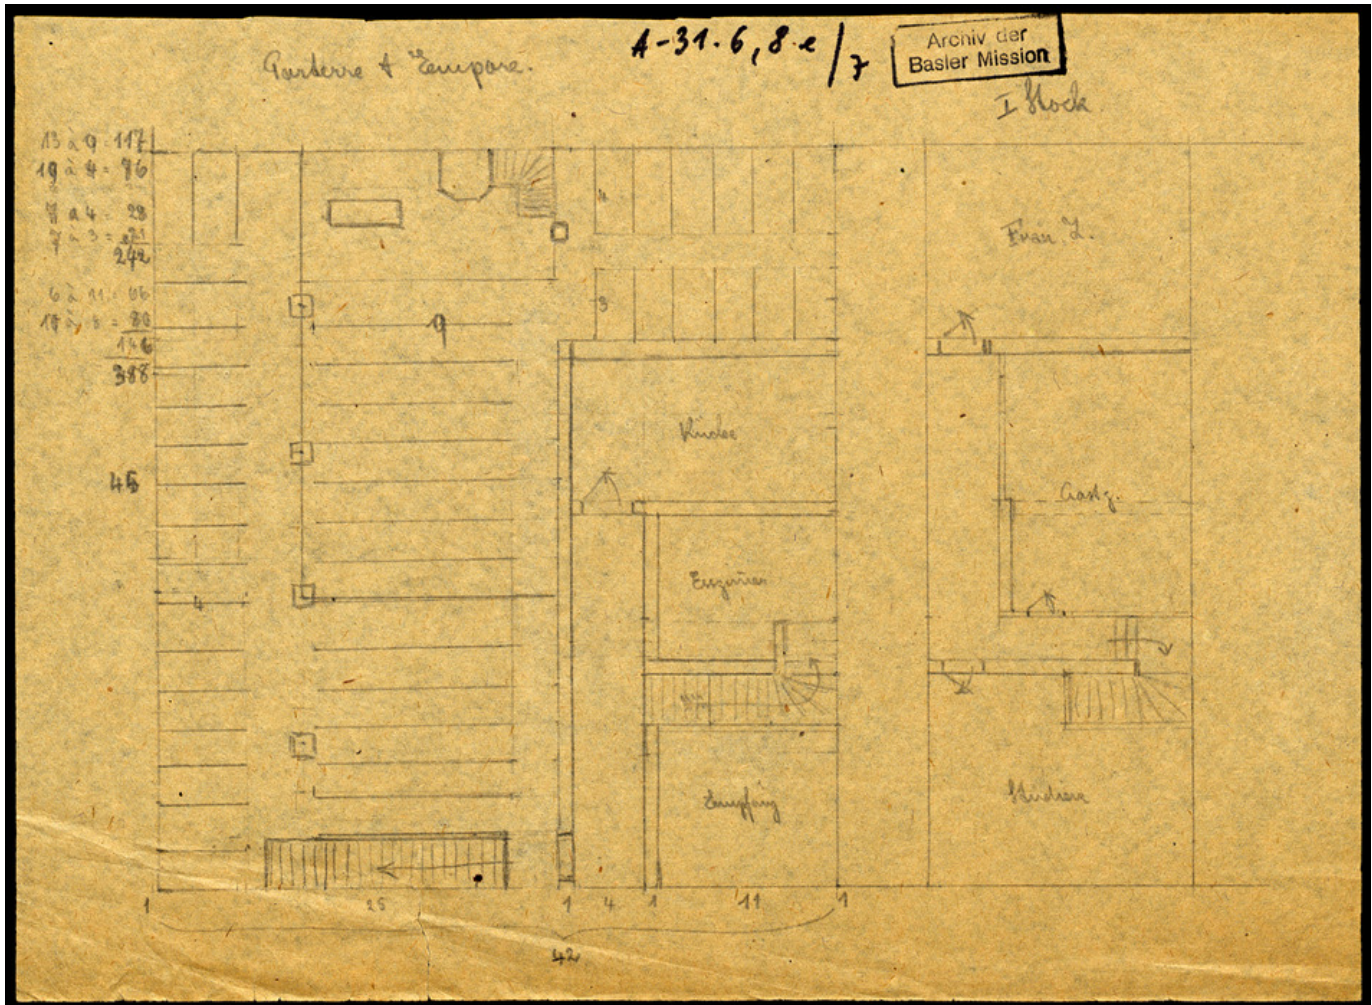

Basel Mission Archives

"Parterre & Empore. "

Title: "Parterre & Empore. "

Alternate title: Ground floor & Gallery

Ref. number: A-031.06,08#e07

Date: Date late: 1923
Proper date: 1901 - 1923

Subject: [Individuals]: Schultheiss, H.
[Individuals]: Maurer, H.
[Individuals]: Schultze, O.
[Individuals]: Walter, P.
[Geography]: China
[Geography]: Pyangtong
[Archives catalogue]: Maps and plans: A - China: A-031 - Maps and sketches, plans of buildings China: A-031.06: A-031.06,08

Type: Map

Basel Mission Archives

- Format:** [Format]: 20cm x 27cm
[Condition]: /
[Detail]: Haus
[Material]: Papier
[Relevance]: -
[Scale unit]: ohne Angabe
- Ordering:** Please contact us by email info@bmarchives.org
- Contact details:** Basel Mission Archives/ mission 21, Missionstrasse 21, 4003 Basel, tel. (+41 61 260 2232), fax: (+41 61 260 2268), info@bmarchives.org
- Rights:** All the images (photographic and non- photographic) made available in this collection are the property of the Basel Mission / mission 21. The Basel Mission claims copyright on the images in their possession and requires those - both individuals and organisations - publishing any of the images, to pay a users fee.