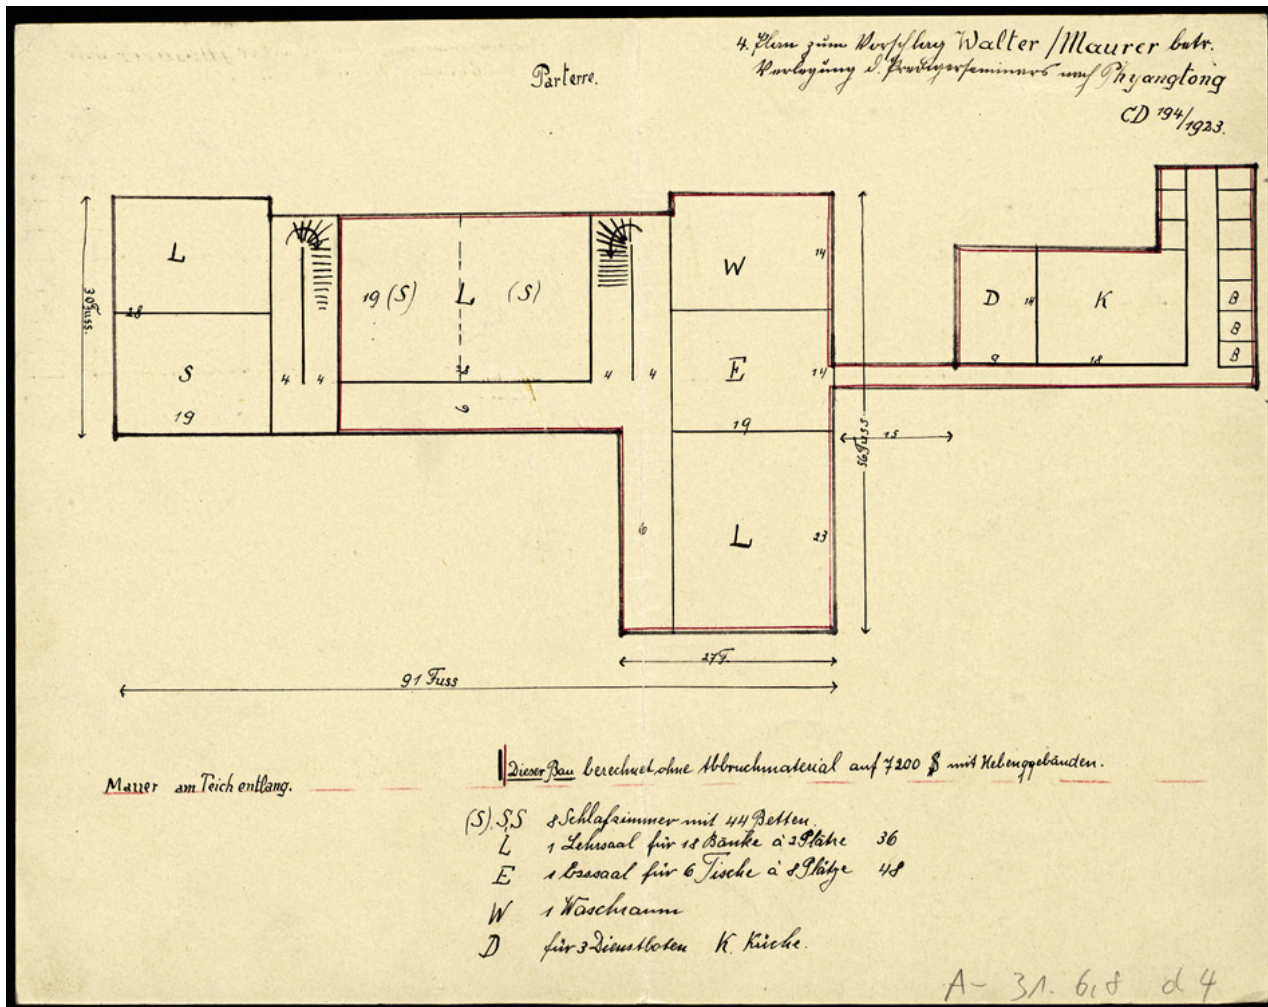

Basel Mission Archives

"Parterre. "

Title: "Parterre. "

Alternate title: Ground floor.

Ref. number: A-031.06,08#d04

Date: Date late: 1923
Proper date: 1901 - 1923

Subject: [Individuals]: Schultheiss, H.
[Individuals]: Maurer, H.
[Individuals]: Schultze, O.
[Individuals]: Walter, P.
[Geography]: China
[Geography]: Pyangtong
[Archives catalogue]: Maps and plans: A - China: A-031 - Maps and sketches, plans of buildings China: A-031.06: A-031.06,08

Type: Map

Basel Mission Archives

- Format:** [Format]: 22cm x 27cm
[Condition]: /
[Detail]: Haus
[Material]: Papier
[Scale unit]: Chinesische Fuss
[Relevance]: /
- Ordering:** Please contact us by email info@bmarchives.org
- Contact details:** Basel Mission Archives/ mission 21, Missionstrasse 21, 4003 Basel, tel. (+41 61 260 2232), fax: (+41 61 260 2268), info@bmarchives.org
- Rights:** All the images (photographic and non- photographic) made available in this collection are the property of the Basel Mission / mission 21. The Basel Mission claims copyright on the images in their possession and requires those - both individuals and organisations - publishing any of the images, to pay a users fee.