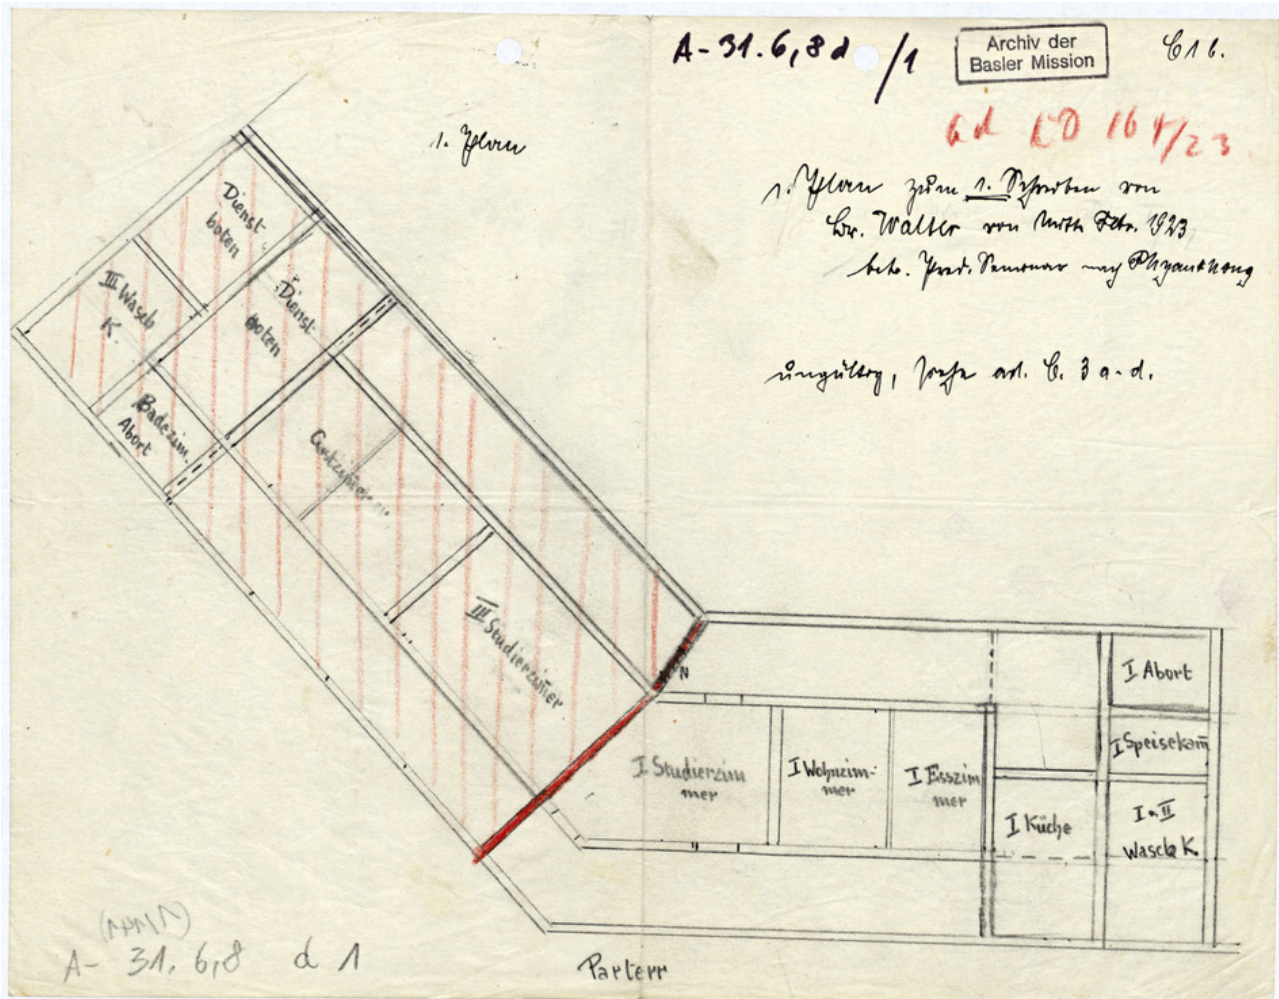

# Basel Mission Archives

"Parterr (sic!) "

**Title:** "Parterr (sic!) "

**Alternate title:** Ground floor.

**Ref. number:** A-031.06,08#d01

**Date:** Date late: 1923  
Proper date: 1901 - 1923

**Subject:** [Individuals]: Schultheiss, H.  
[Individuals]: Maurer, H.  
[Individuals]: Schultze, O.  
[Individuals]: Walter, P.  
[Geography]: China  
[Geography]: Pyantong  
[Archives catalogue]: Maps and plans: A - China: A-031 - Maps and sketches, plans of buildings China: A-031.06: A-031.06,08

**Type:** Map