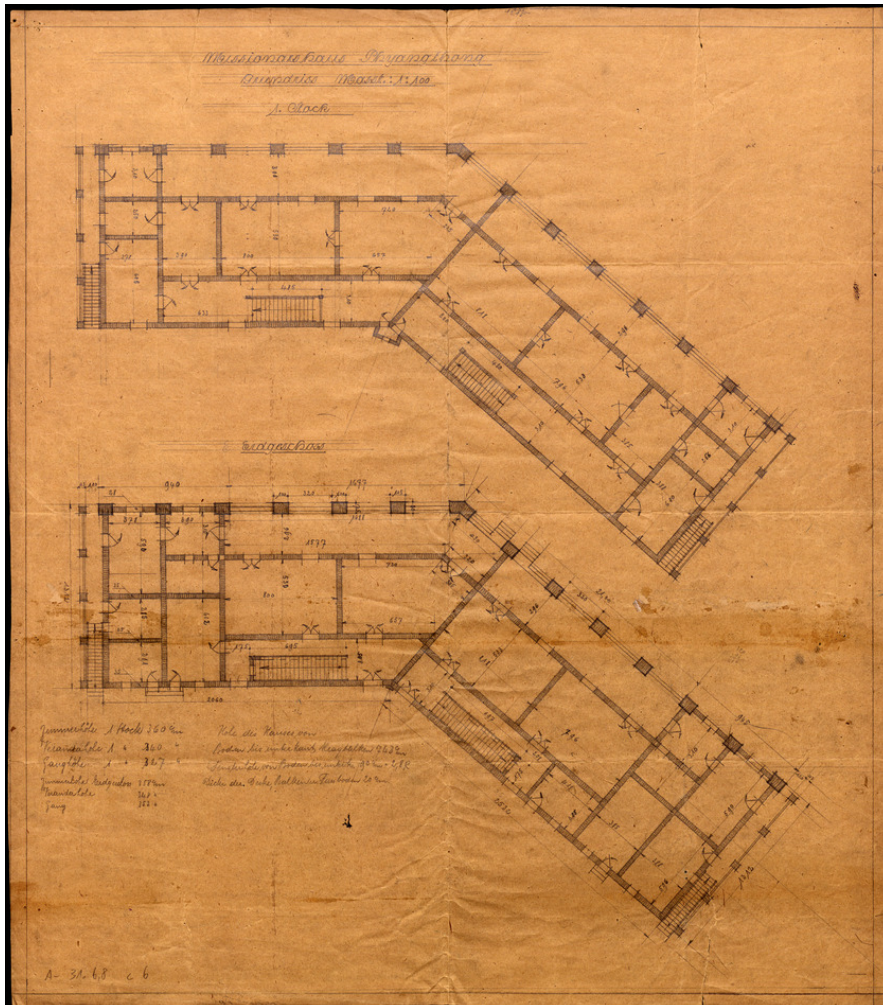

Basel Mission Archives

"Missionshaus Phyanthong. Grundriss. "

Title: "Missionshaus Phyanthong. Grundriss. "

Alternate title: Mission house Phyangthong. Ground plan.

Ref. number: A-031.06,08#c06

Date: Date late: 1923
Proper date: 1901 - 1923

Subject: [Individuals]: Schultheiss, H.
[Individuals]: Maurer, H.
[Individuals]: Schultze, O.
[Individuals]: Walter, P.
[Geography]: China
[Geography]: Pyangtong
[Archives catalogue]: Maps and plans: A - China: A-031 - Maps and sketches, plans of buildings China: A-031.06: A-031.06,08