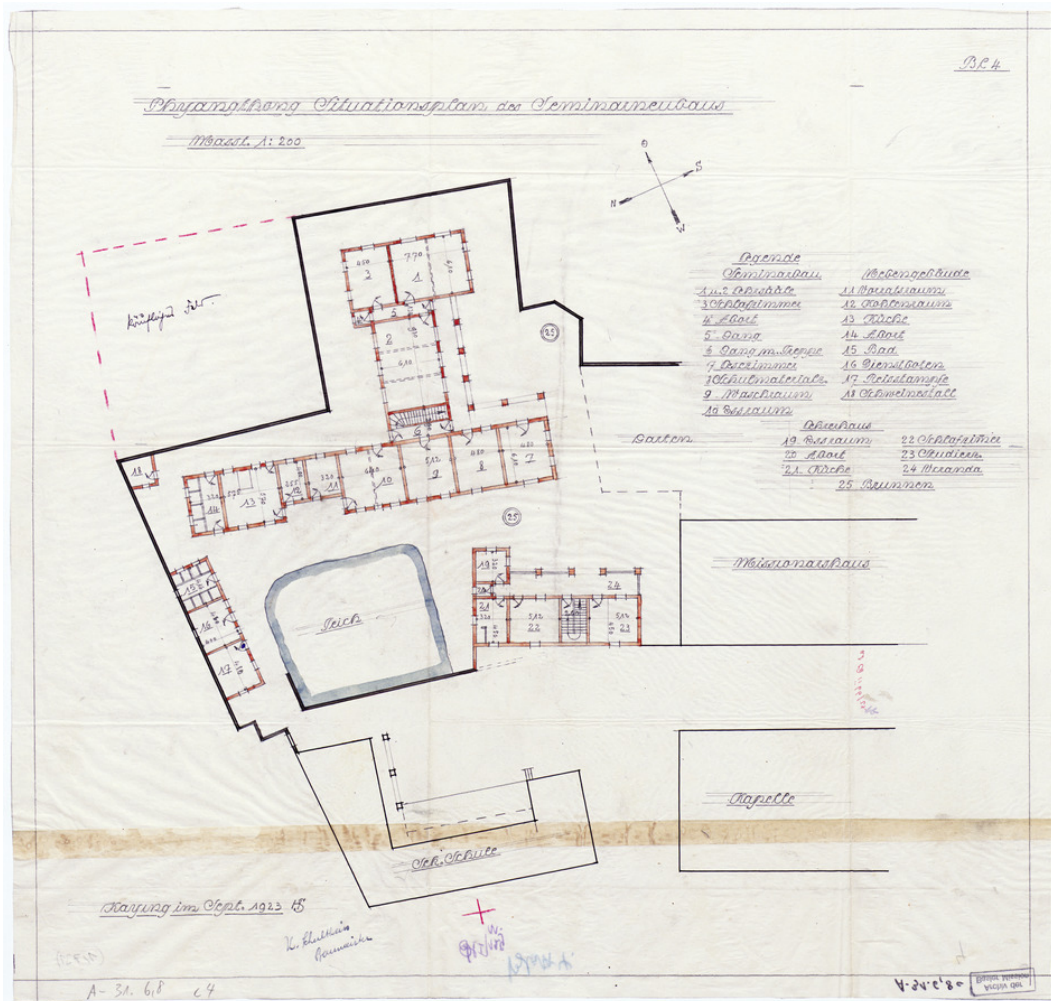

# Basel Mission Archives

"Phyangthong. Situationsplan des Seminarneubaus. "

**Title:** "Phyangthong. Situationsplan des Seminarneubaus. "

**Alternate title:** Phyangthong. General plan of the new seminary building.

**Ref. number:** A-031.06,08#c04

**Date:** Date late: 1923  
 Proper date: 1901 - 1923

**Subject:** [Individuals]: Schultheiss, H.  
 [Individuals]: Maurer, H.  
 [Individuals]: Schultze, O.  
 [Individuals]: Walter, P.  
 [Geography]: China  
 [Geography]: Pyangtong  
 [Archives catalogue]: Maps and plans: A - China: A-031 - Maps and sketches, plans of buildings China: A-031.06: A-031.06,08

**Type:** Map