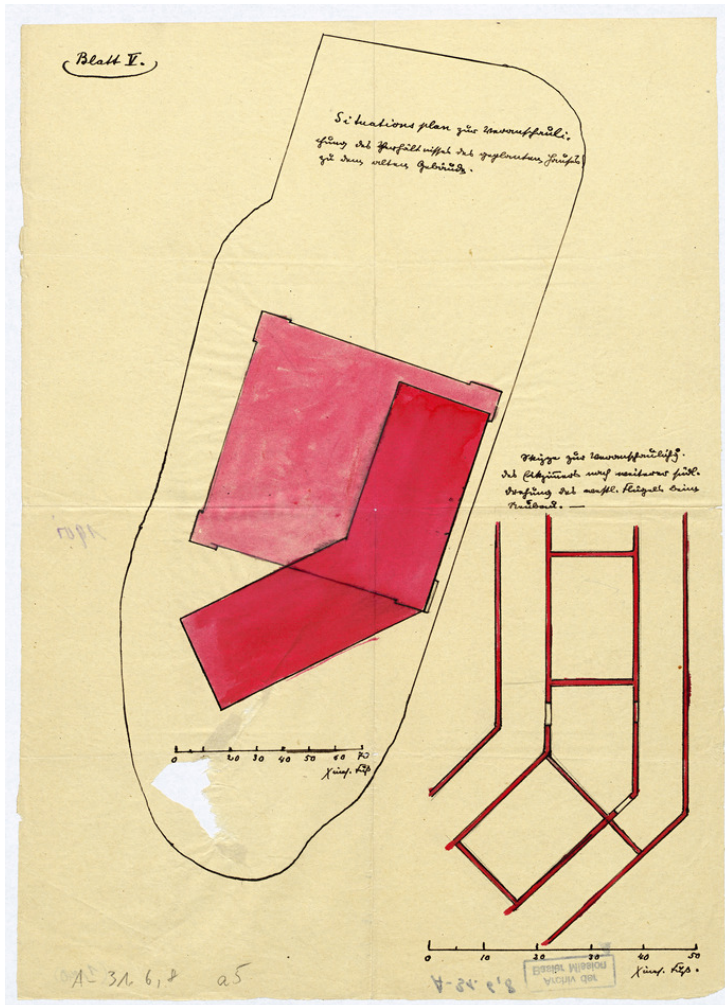

"Situationsplan zur ...(?)Schule. "

**Title:** "Situationsplan zur ...(?)Schule. "

**Alternate title:** General plan of ...(?) school.

**Ref. number:** A-031.06,08#a05

**Date:** Date late: 1923  
Proper date: 1901 - 1923

**Subject:** [Individuals]: Schultheiss, H.  
[Individuals]: Maurer, H.  
[Individuals]: Schultze, O.  
[Individuals]: Walter, P.  
[Geography]: China  
[Geography]: Pyangtong  
[Archives catalogue]: Maps and plans: A - China: A-031 - Maps and sketches, plans of buildings China: A-031.06: A-031.06,08

**Type:** Map

# Basel Mission Archives

---

- Format:** [Format]: 37cm x 27cm  
[Condition]: -  
[Detail]: Haus  
[Material]: Papier  
[Scale unit]: Chinesische Fuss  
[Relevance]: /
- Ordering:** Please contact us by email [info@bmarchives.org](mailto:info@bmarchives.org)
- Contact details:** Basel Mission Archives/ mission 21, Missionstrasse 21, 4003 Basel, tel. (+41 61 260 2232), fax: (+41 61 260 2268), [info@bmarchives.org](mailto:info@bmarchives.org)
- Rights:** All the images (photographic and non- photographic) made available in this collection are the property of the Basel Mission / mission 21. The Basel Mission claims copyright on the images in their possession and requires those - both individuals and organisations - publishing any of the images, to pay a users fee.