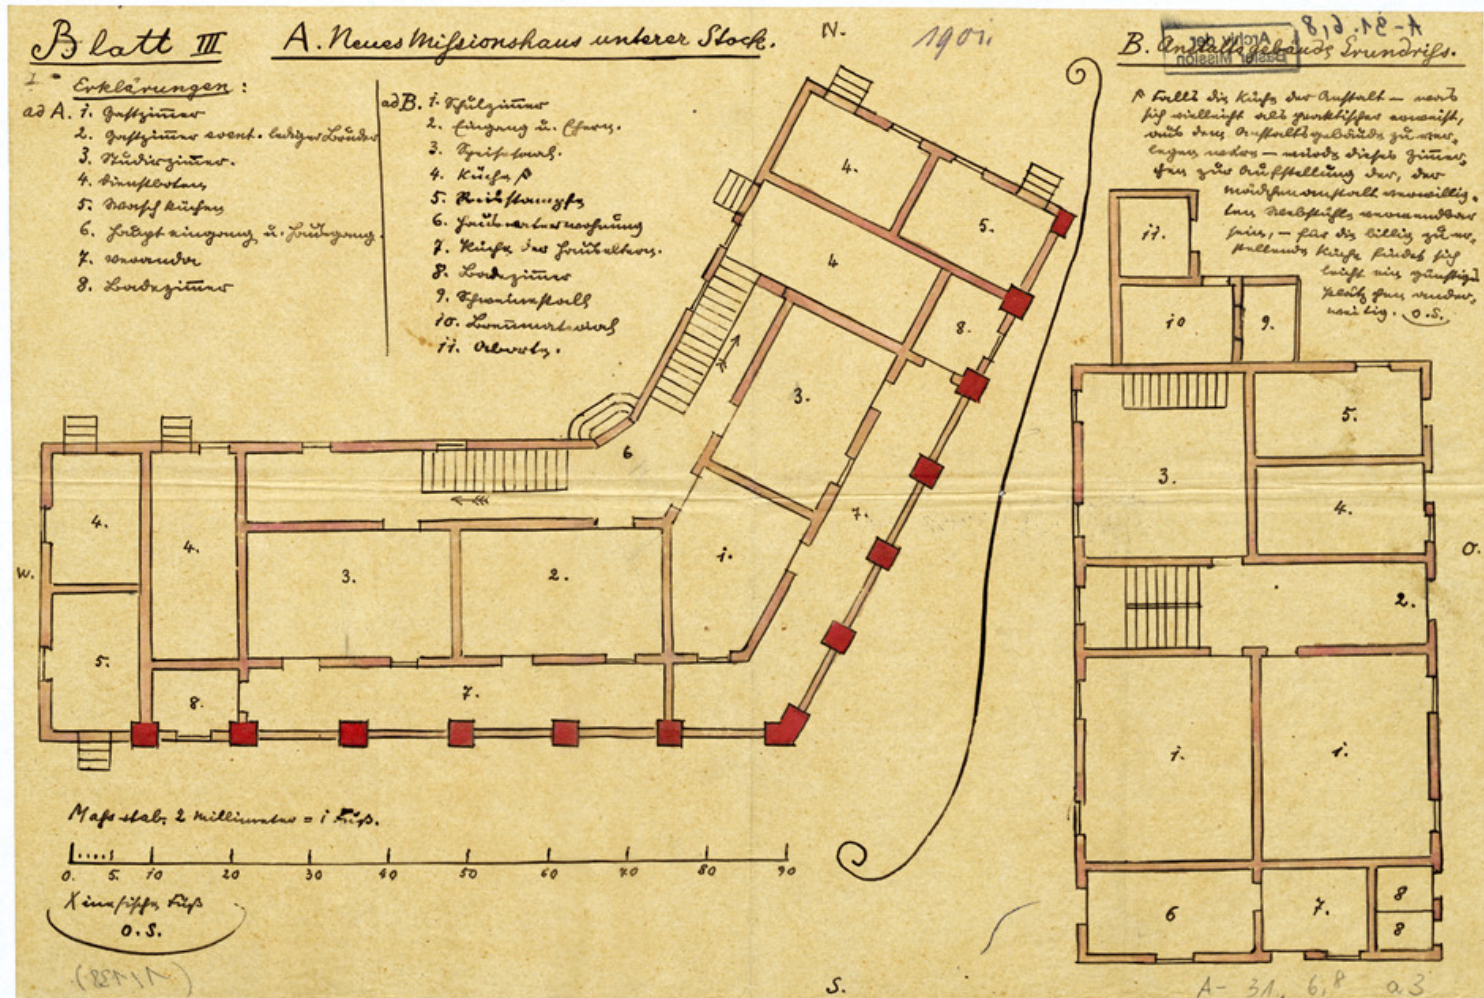

# Basel Mission Archives

"(A) Neues Missionshaus unterer Stock, (B) Anstaltsgebäude Grundriss. "

- Title:** "(A) Neues Missionshaus unterer Stock, (B) Anstaltsgebäude Grundriss. "
- Alternate title:** (A) New mission house lower floor, (B) Boarding school ground plan.
- Ref. number:** A-031.06,08#a03
- Date:** Date late: 1923  
 Proper date: 1901 - 1923
- Subject:** [Individuals]: Schultheiss, H.  
 [Individuals]: Maurer, H.  
 [Individuals]: Schultze, O.  
 [Individuals]: Walter, P.  
 [Geography]: China  
 [Geography]: Pyangtong  
 [Archives catalogue]: Maps and plans: A - China: A-031 - Maps and sketches, plans of buildings China: A-031.06: A-031.06,08
- Type:** Map

# Basel Mission Archives

---

- Format:** [Format]: 25cm x 37cm  
[Condition]: /  
[Detail]: Haus  
[Material]: Pergamentpapier (gelbliches dünnes)  
[Relevance]: +  
[Scale unit]: Chinesische Fuss
- Ordering:** Please contact us by email [info@bmarchives.org](mailto:info@bmarchives.org)
- Contact details:** Basel Mission Archives/ mission 21, Missionstrasse 21, 4003 Basel, tel. (+41 61 260 2232), fax: (+41 61 260 2268), [info@bmarchives.org](mailto:info@bmarchives.org)
- Rights:** All the images (photographic and non- photographic) made available in this collection are the property of the Basel Mission / mission 21. The Basel Mission claims copyright on the images in their possession and requires those - both individuals and organisations - publishing any of the images, to pay a users fee.