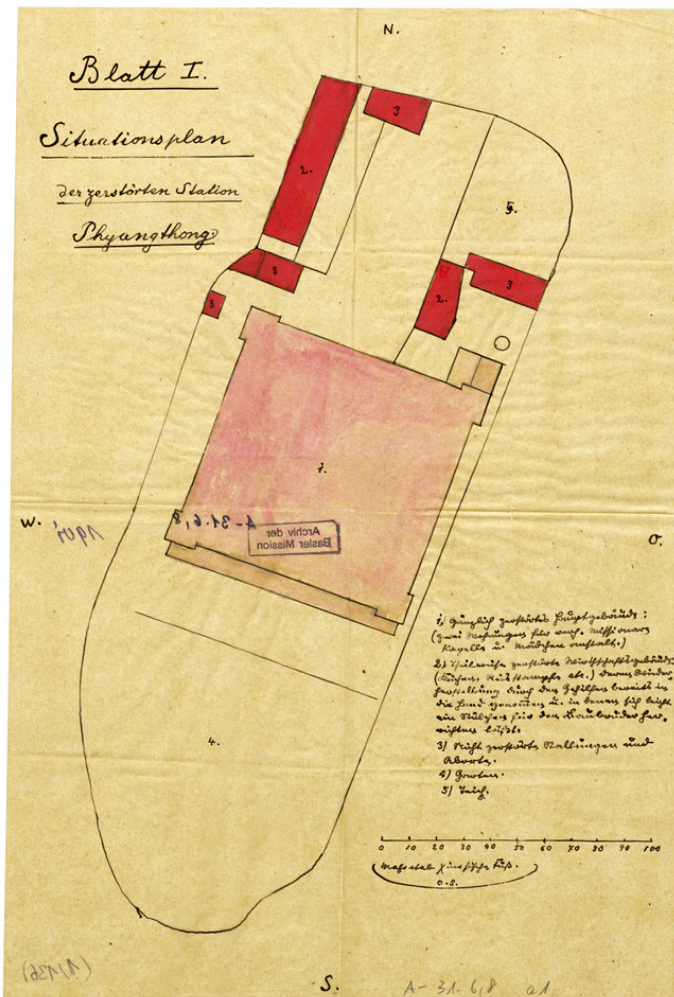

# Basel Mission Archives

"Blatt I. Situationsplan der zerstörten Station Phyangthong. "

**Title:** "Blatt I. Situationsplan der zerstörten Station Phyangthong. "

**Alternate title:** Sheet I. General plan of the destroyed Phyangthong mission station.

**Ref. number:** A-031.06,08#a01

**Date:** Date late: 1923  
Proper date: 1901 - 1923

**Subject:** [Individuals]: Schultheiss, H.  
[Individuals]: Maurer, H.  
[Individuals]: Schultze, O.  
[Individuals]: Walter, P.  
[Geography]: China  
[Geography]: Pyangtong  
[Archives catalogue]: Maps and plans: A - China: A-031 - Maps and sketches, plans of buildings China: A-031.06: A-031.06,08

**Type:** Map

# Basel Mission Archives

---

- Format:** [Format]: 37cm x 25cm  
[Condition]: /  
[Detail]: Station  
[Material]: Pergamentpapier (gelbliches dünnes)  
[Relevance]: +  
[Scale unit]: Chinesische Fuss
- Ordering:** Please contact us by email [info@bmarchives.org](mailto:info@bmarchives.org)
- Contact details:** Basel Mission Archives/ mission 21, Missionstrasse 21, 4003 Basel, tel. (+41 61 260 2232), fax: (+41 61 260 2268), [info@bmarchives.org](mailto:info@bmarchives.org)
- Rights:** All the images (photographic and non- photographic) made available in this collection are the property of the Basel Mission / mission 21. The Basel Mission claims copyright on the images in their possession and requires those - both individuals and organisations - publishing any of the images, to pay a users fee.