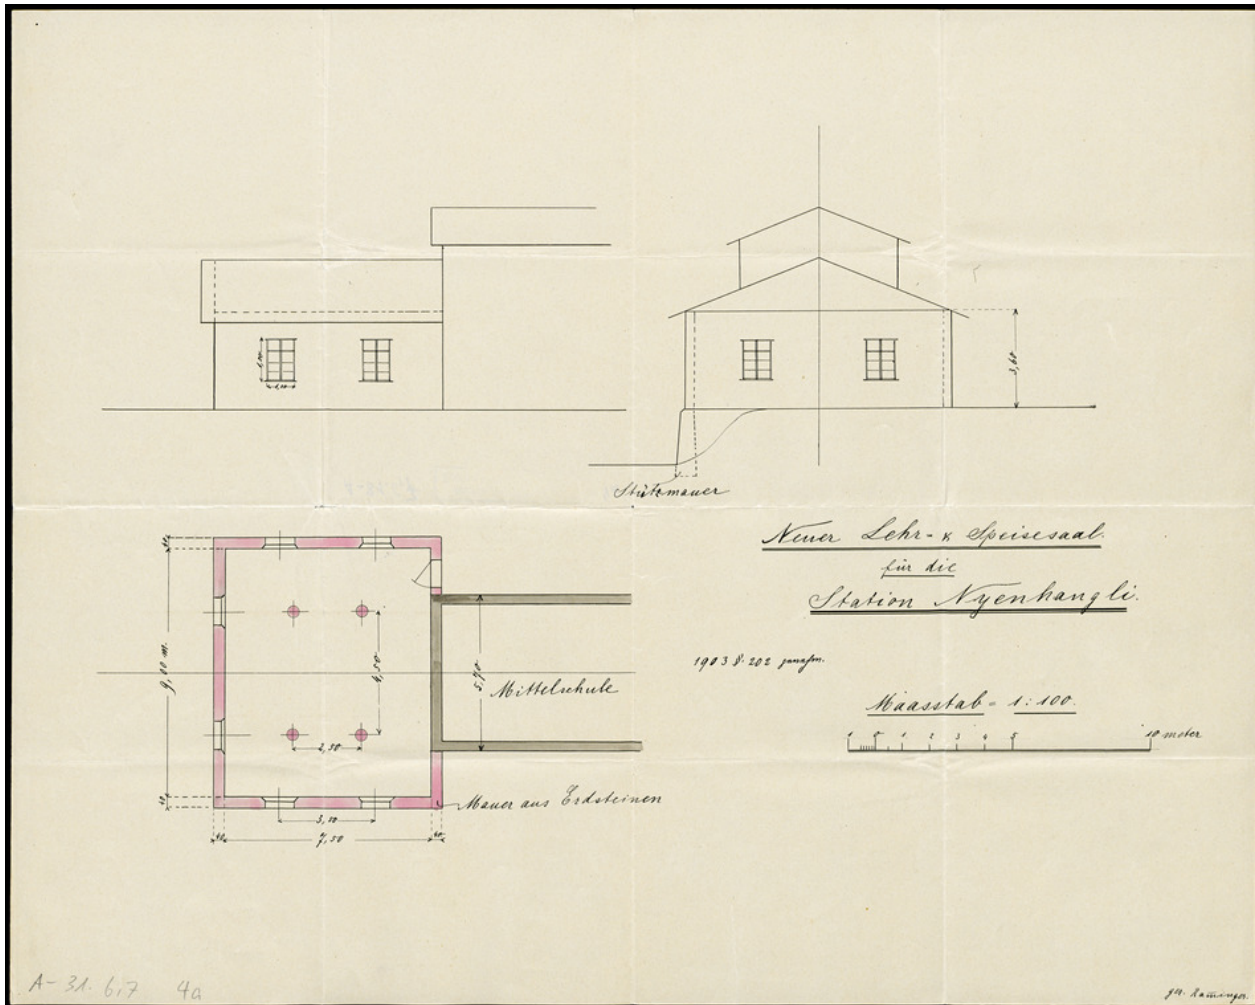

Basel Mission Archives

"Neuer Lehr- und Speisesaal für die Station Nyenhangli. "

Title: "Neuer Lehr- und Speisesaal für die Station Nyenhangli. "

Alternate title: New teachers and dining room for Nyenhangli mission station.

Ref. number: A-031.06,07#04a

Date: Date late: 1903
Proper date: 1892 - 1903

Subject: [Individuals]: Ramminger, K.
[Individuals]: Gussman, G.
[Individuals]: Piton, P.
[Geography]: China
[Geography]: Nyenhangli
[Archives catalogue]: Maps and plans: A - China: A-031 - Maps and sketches, plans of buildings China: A-031.06: A-031.06,07

Type: Map

Format: [Format]: 36cm x 46cm

Basel Mission Archives

[Scale]: 100
[Condition]: /
[Detail]: Haus
[Material]: Papier
[Scale unit]: Kilometer
[Relevance]: /

Ordering: Please contact us by email info@bmarchives.org