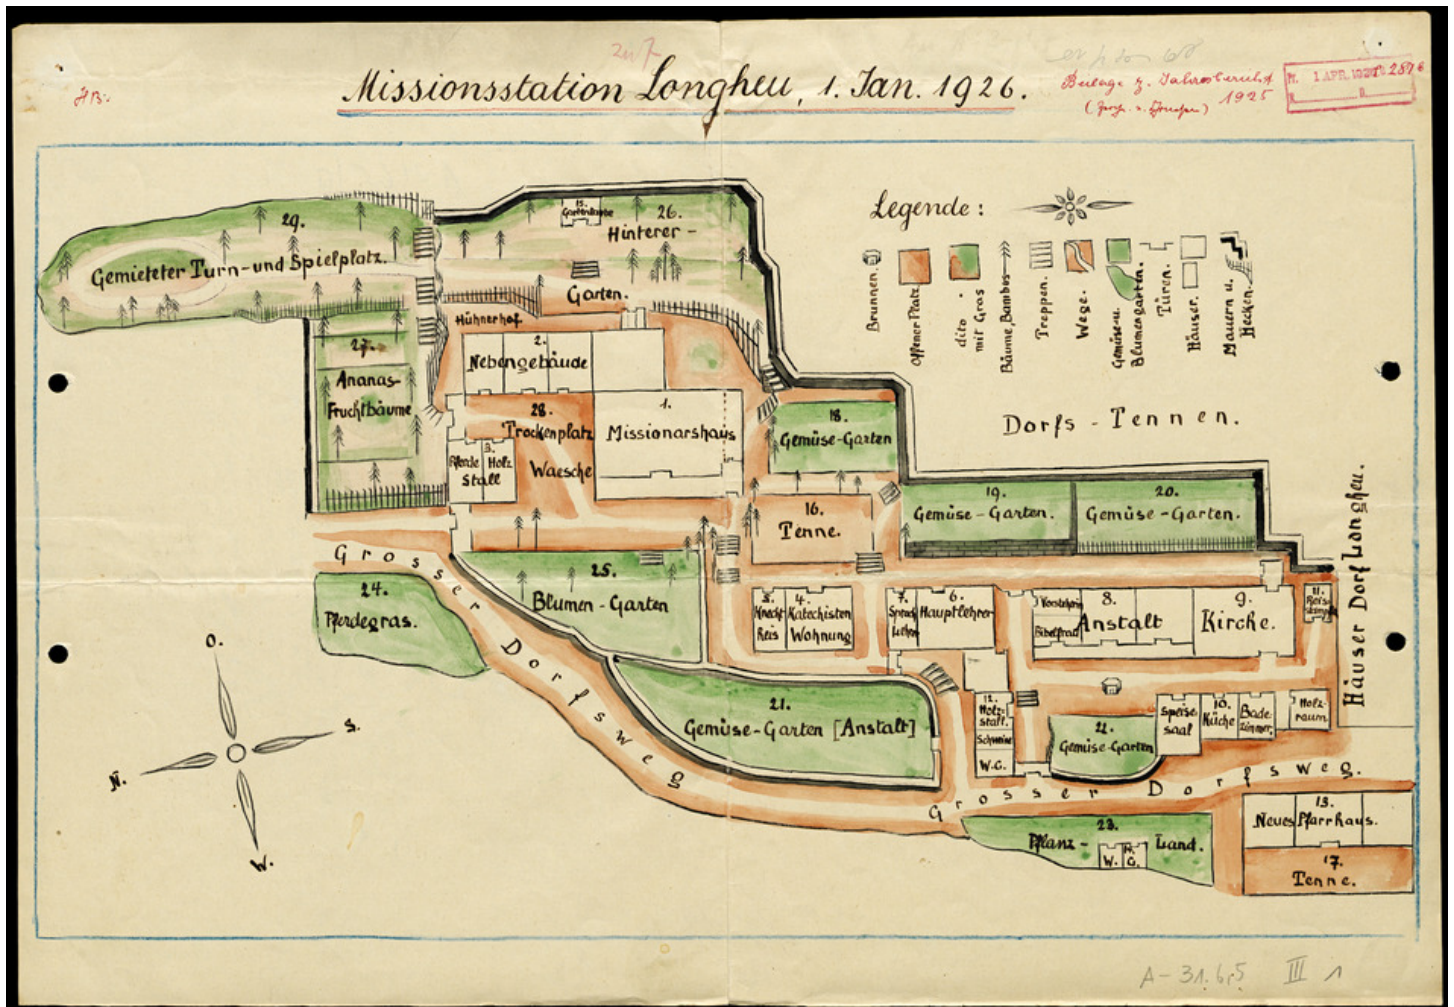

# Basel Mission Archives

"Missionsstation Longheu, 1. Jan. 1926. "

**Title:** "Missionsstation Longheu, 1. Jan. 1926. "

**Alternate title:** Longheu mission station, 1st. Jan, 1926.

**Ref. number:** A-031.06,05#III 01

**Date:** Date late: 1926  
Proper date: 1895 - 1926

**Subject:** [Individuals]: Ott, R.  
[Individuals]: Loercher, J.  
[Individuals]: Chr. Müller  
[Individuals]: Reusch, G.  
[Individuals]: Weissenbruch, A.  
[Geography]: China  
[Geography]: Longheu  
[Archives catalogue]: Maps and plans: A - China: A-031 - Maps and sketches, plans of buildings China: A-031.06: A-031.06,05

**Type:** Map