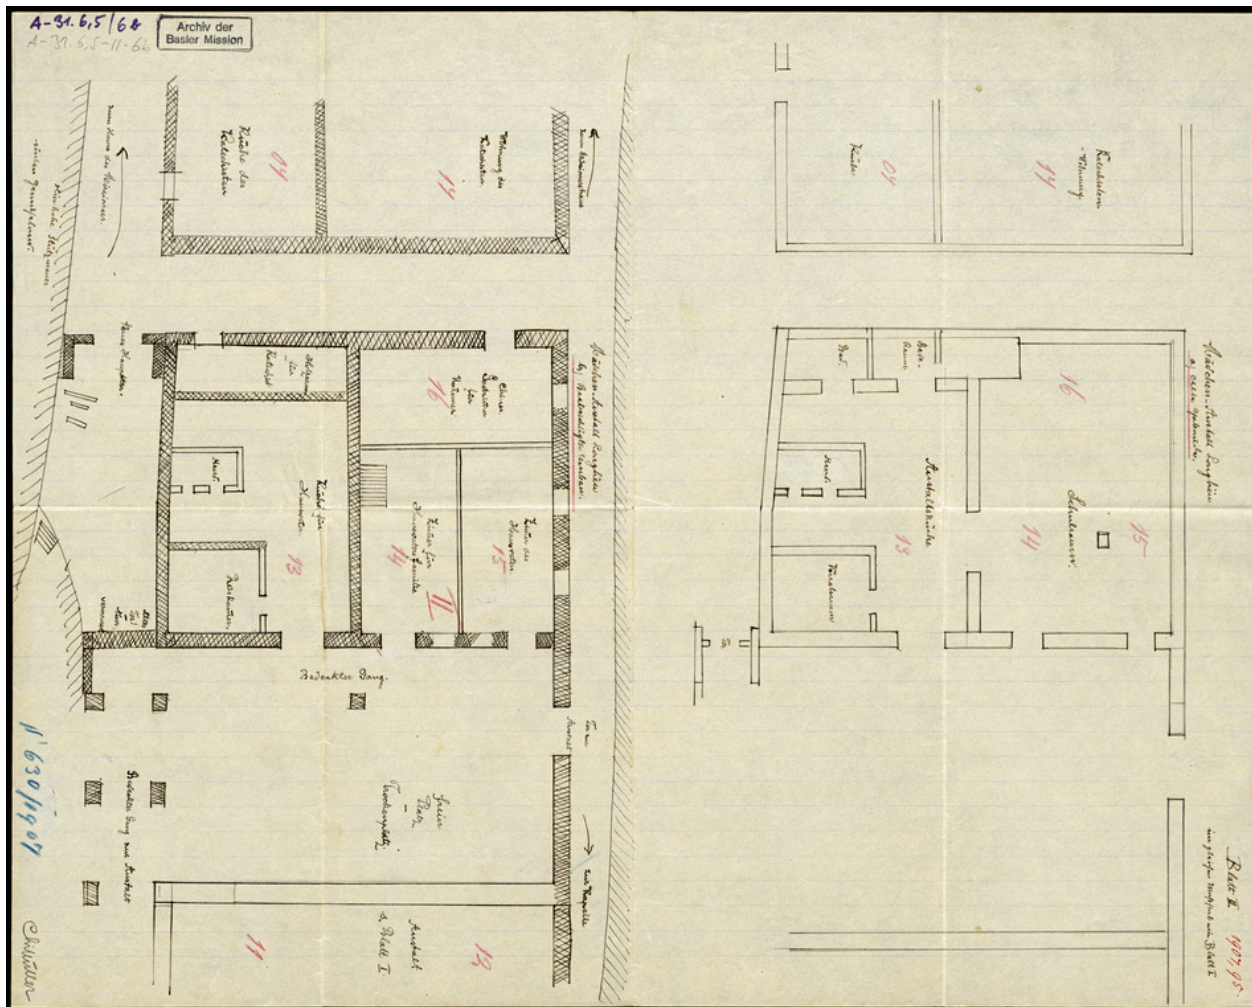

Basel Mission Archives

"Mädchen-Anstalt Longheu, a) alte Gebäude, b) beabsichtigter Umbau. "

Title: "Mädchen-Anstalt Longheu, a) alte Gebäude, b) beabsichtigter Umbau. "

Alternate title: Girls's boarding school Longheu, a) old building, b) planned modification.

Ref. number: A-031.06,05#II 06b

Date: Date late: 1926
Proper date: 1895 - 1926

Subject: [Individuals]: Ott, R.
[Individuals]: Loercher, J.
[Individuals]: Chr. Müller
[Individuals]: Reusch, G.
[Individuals]: Weissenbruch, A.
[Geography]: China
[Geography]: Longheu
[Archives catalogue]: Maps and plans: A - China: A-031 - Maps and sketches, plans of buildings China: A-031.06: A-031.06,05