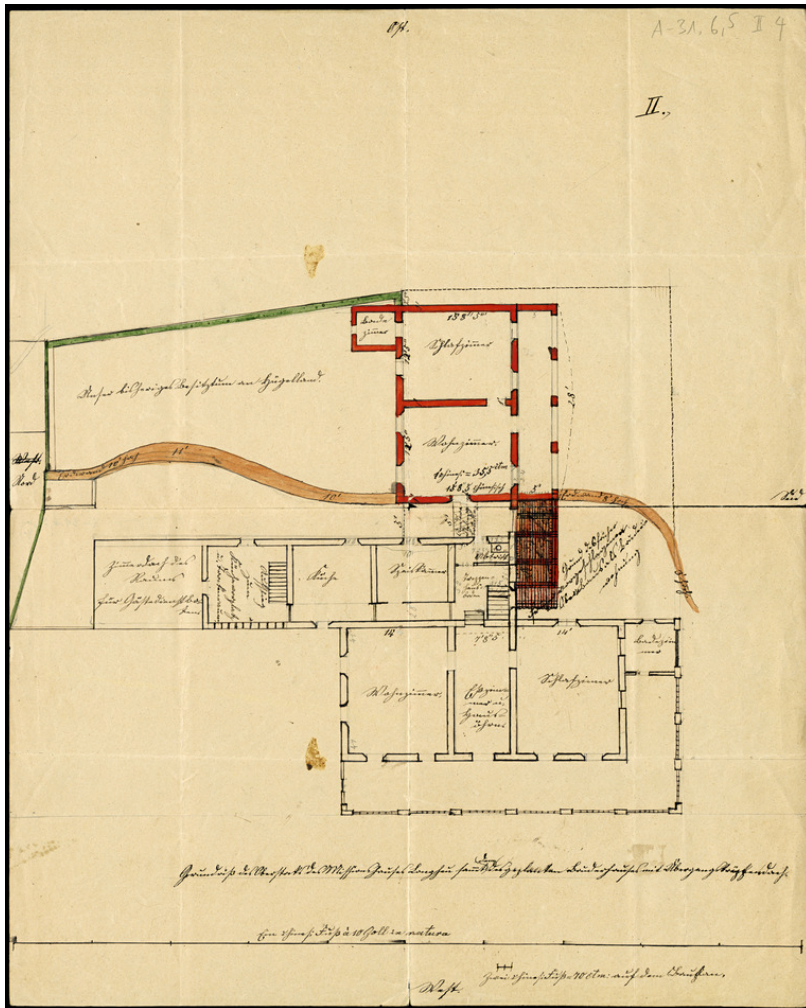

# Basel Mission Archives

"Grundriss des Oberstocks des Missionshauses Longheu. "

**Title:** "Grundriss des Oberstocks des Missionshauses Longheu. "

**Alternate title:** Ground plan of the upper floor of the mission house in Longheu.

**Ref. number:** A-031.06,05#II 04

**Date:** Date late: 1926  
Proper date: 1895 - 1926

**Subject:** [Individuals]: Ott, R.  
[Individuals]: Loercher, J.  
[Individuals]: Chr. Müller  
[Individuals]: Reusch, G.  
[Individuals]: Weissenbruch, A.  
[Geography]: China  
[Geography]: Longheu  
[Archives catalogue]: Maps and plans: A - China: A-031 - Maps and sketches, plans of buildings China: A-031.06: A-031.06,05

**Type:** Map