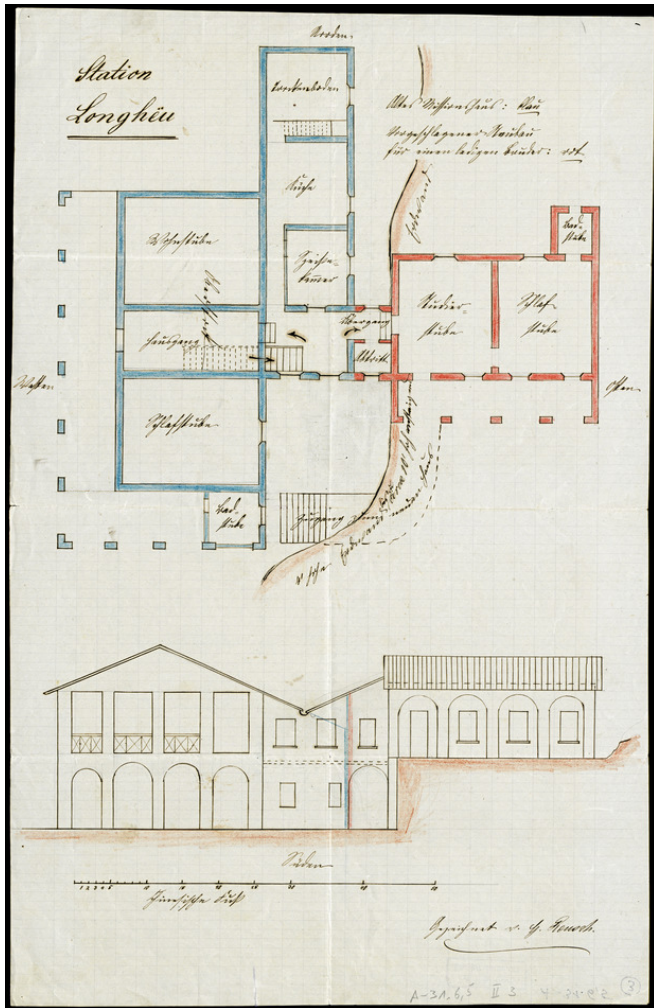

"Station Longheu. "

Title: "Station Longheu. "

Alternate title: Longheu station.

Ref. number: A-031.06,05#II 03

Date: Date late: 1926
Proper date: 1895 - 1926

Subject: [Individuals]: Ott, R.
[Individuals]: Loercher, J.
[Individuals]: Chr. Müller
[Individuals]: Reusch, G.
[Individuals]: Weissenbruch, A.
[Geography]: China
[Geography]: Longheu
[Archives catalogue]: Maps and plans: A - China: A-031 - Maps and sketches, plans of buildings China: A-031.06: A-031.06,05

Type: Map

Basel Mission Archives

- Format:** [Format]: 43cm x 28cm
[Condition]: /
[Detail]: Haus
[Material]: Papier
[Relevance]: +
[Scale unit]: Chinesische Fuss
- Ordering:** Please contact us by email info@bmarchives.org
- Contact details:** Basel Mission Archives/ mission 21, Missionstrasse 21, 4003 Basel, tel. (+41 61 260 2232), fax: (+41 61 260 2268), info@bmarchives.org
- Rights:** All the images (photographic and non- photographic) made available in this collection are the property of the Basel Mission / mission 21. The Basel Mission claims copyright on the images in their possession and requires those - both individuals and organisations - publishing any of the images, to pay a users fee.