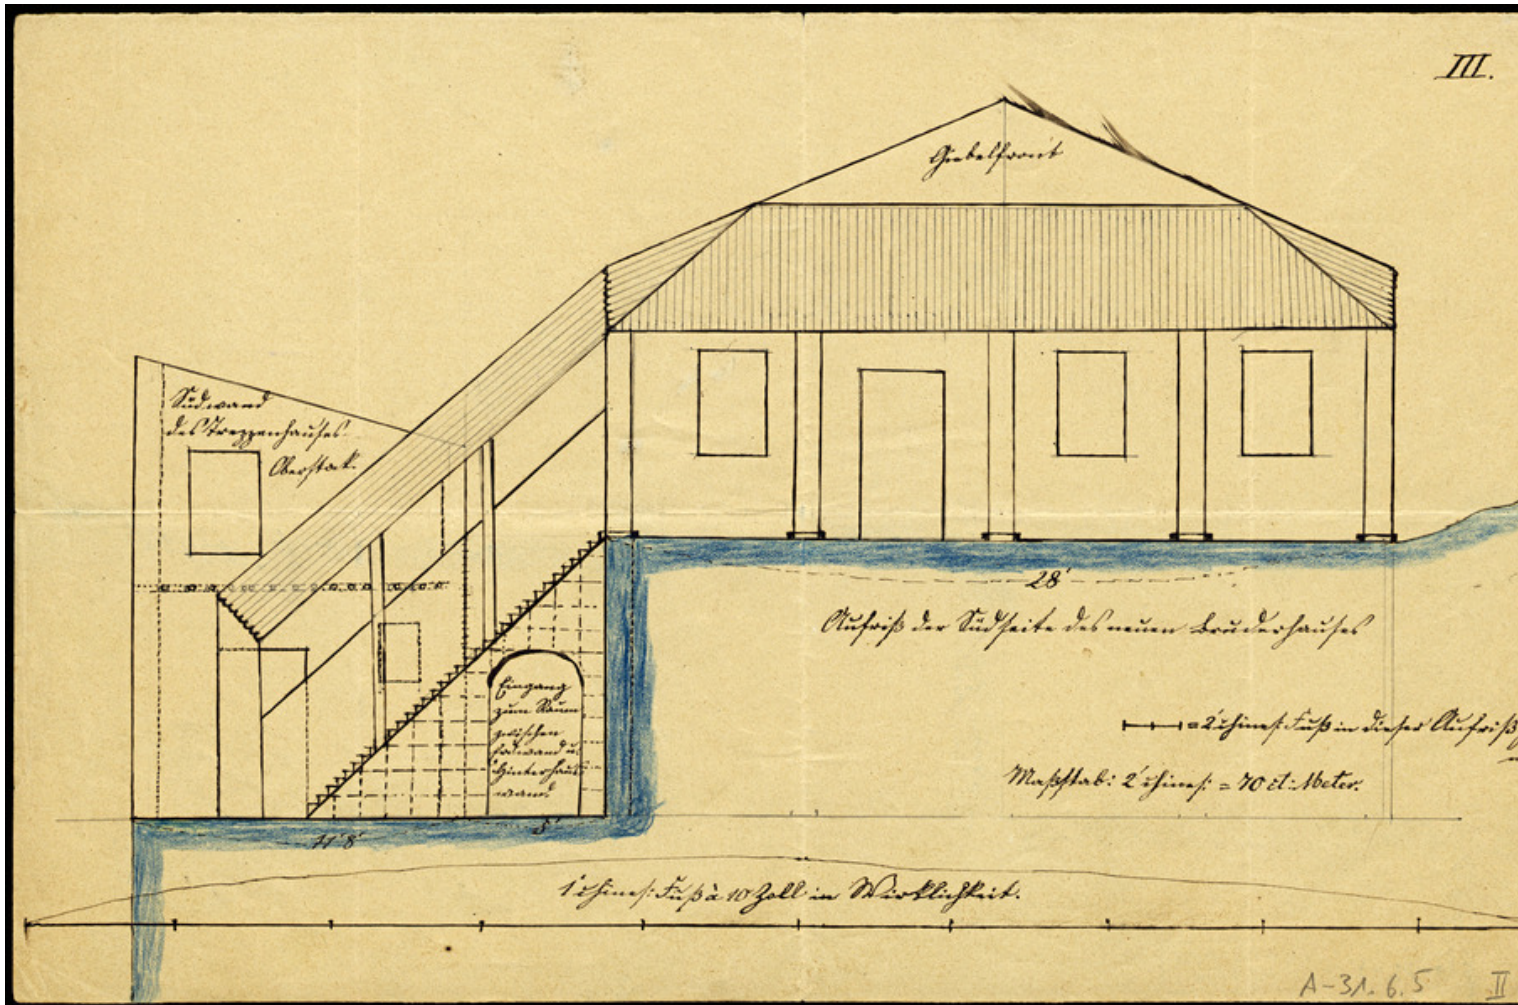

Basel Mission Archives

"Aufriss der Südseite des neuen Brüderhauses. "

Title: "Aufriss der Südseite des neuen Brüderhauses. "

Alternate title: Elevation of the south side of the new house for the brethren.

Ref. number: A-031.06,05#II 02

Date: Date late: 1926
Proper date: 1895 - 1926

Subject: [Individuals]: Ott, R.
[Individuals]: Loercher, J.
[Individuals]: Chr. Müller
[Individuals]: Reusch, G.
[Individuals]: Weissenbruch, A.
[Geography]: China
[Geography]: Longheu
[Archives catalogue]: Maps and plans: A - China: A-031 - Maps and sketches, plans of buildings China: A-031.06: A-031.06,05

Type: Map

Basel Mission Archives

- Format:** [Format]: 23cm x 36cm
[Condition]: /
[Detail]: Haus
[Material]: Papier
[Relevance]: +
[Scale unit]: Chinesische Fuss
- Ordering:** Please contact us by email info@bmarchives.org
- Contact details:** Basel Mission Archives/ mission 21, Missionstrasse 21, 4003 Basel, tel. (+41 61 260 2232), fax: (+41 61 260 2268), info@bmarchives.org
- Rights:** All the images (photographic and non- photographic) made available in this collection are the property of the Basel Mission / mission 21. The Basel Mission claims copyright on the images in their possession and requires those - both individuals and organisations - publishing any of the images, to pay a users fee.