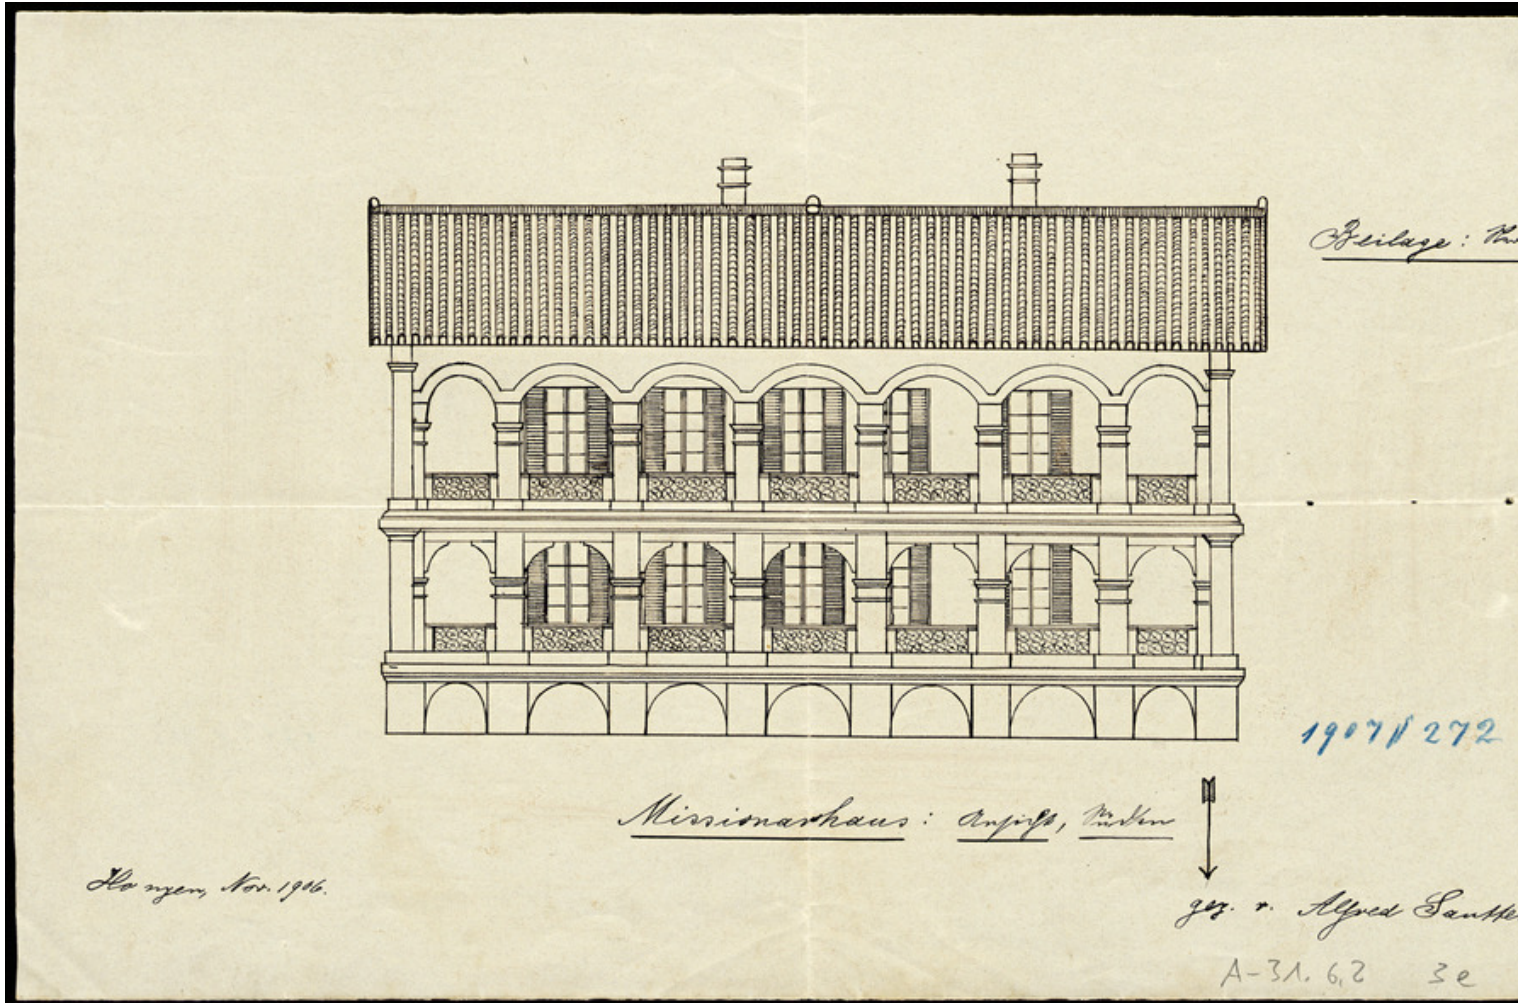

# Basel Mission Archives

"Missionarhaus: Aufriss, Süden. "

**Title:** "Missionarhaus: Aufriss, Süden. "

**Alternate title:** Missionary's house: elevation, south.

**Ref. number:** A-031.06,02#03e

**Date:** Date late: 1911  
Proper date: 1906 - 1911

**Subject:** [Individuals]: Sautter, A.  
[Geography]: China  
[Geography]: Lenphin  
[Archives catalogue]: Maps and plans: A - China: A-031 - Maps and sketches, plans of buildings China: A-031.06: A-031.06,02

**Type:** Map

**Format:** [Format]: 21cm x 34cm  
[Condition]: /  
[Detail]: Haus